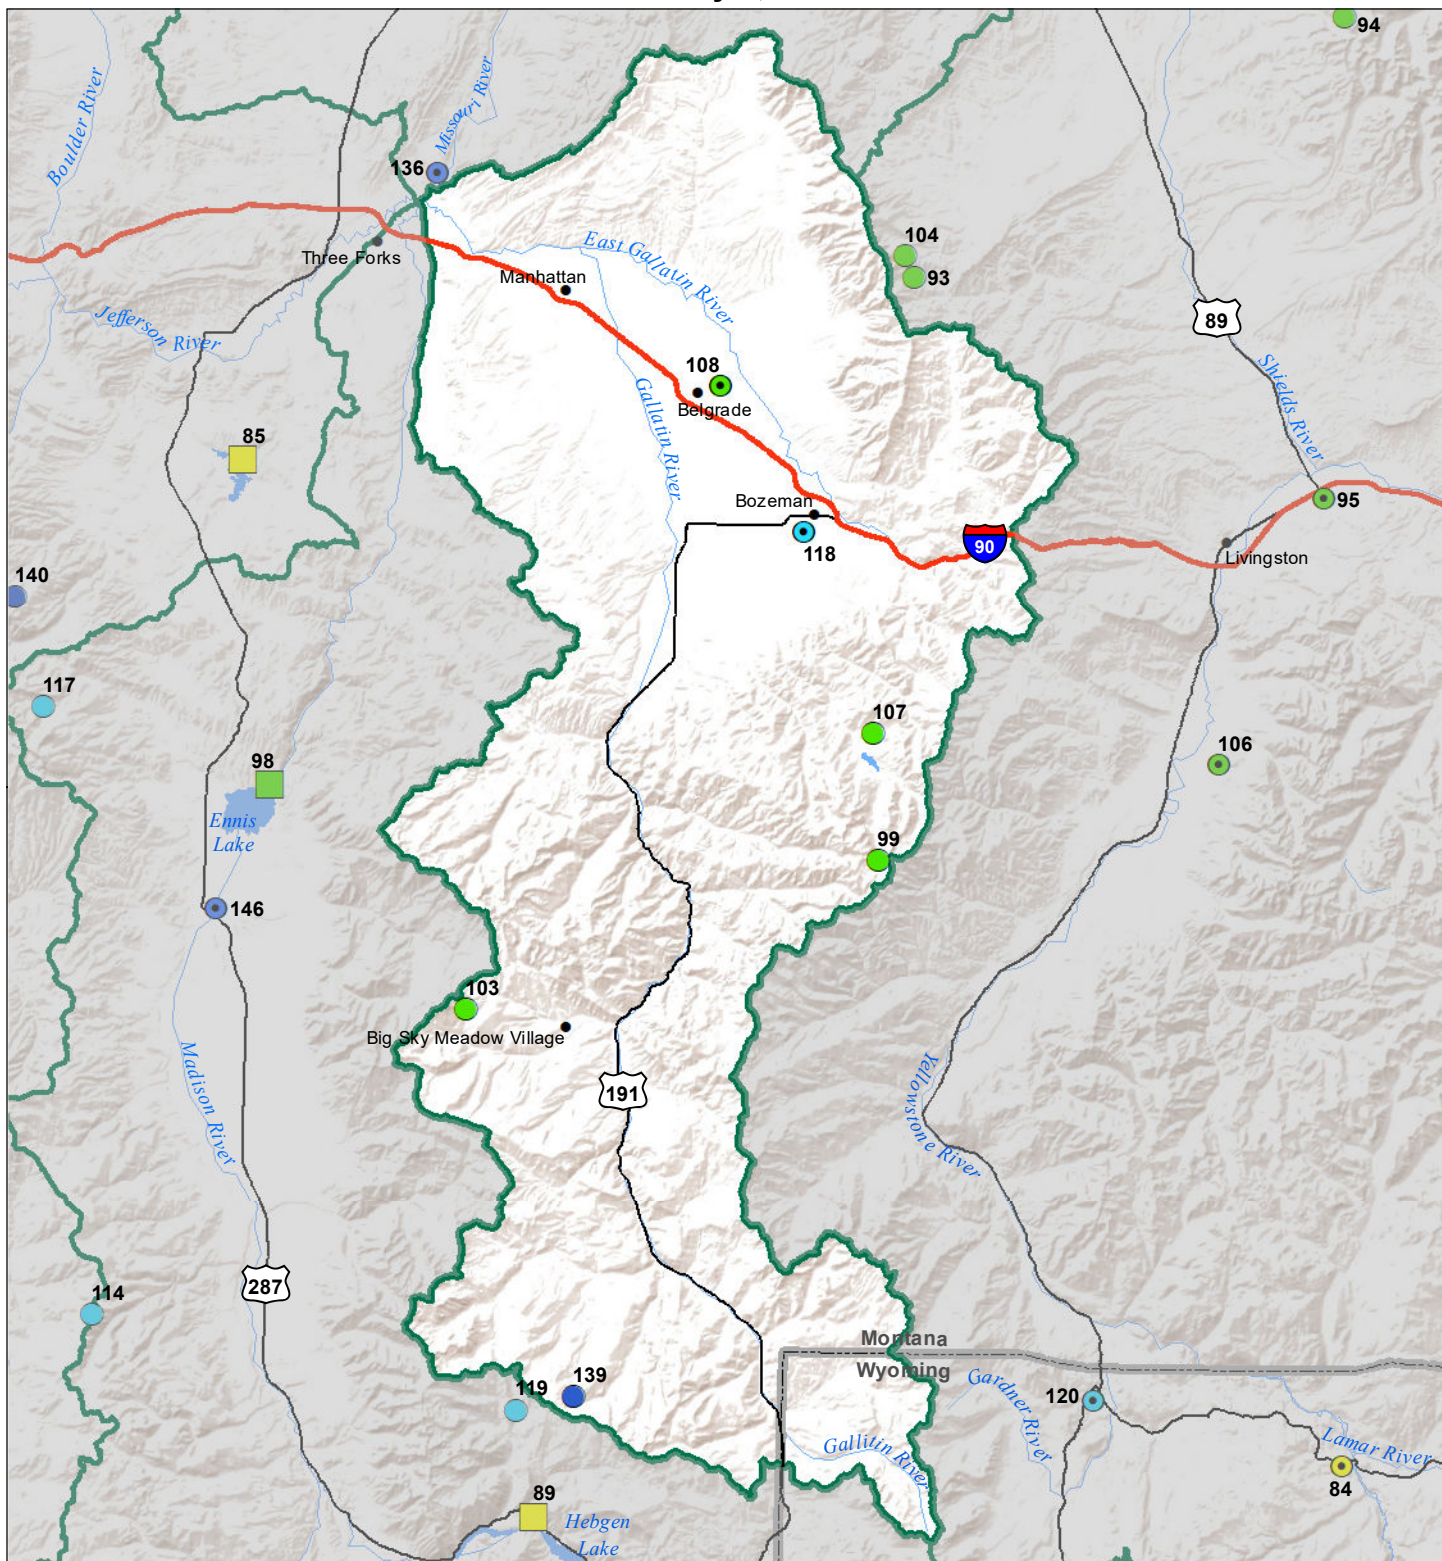

Gallatin River Basin Water Year to Date Precipitation and Reservoir Levels Percentage of Normal January 1, 2022

Precipitation Percent of Normal

SNOTEL		COOP/ACIS	
● > 150%	● 71 - 90%	● > 150%	● 71 - 90%
● 131 - 150%	● 51 - 70%	● 131 - 150%	● 51 - 70%
● 111 - 130%	● 1 - 50%	● 111 - 130%	● 1 - 50%
● 91 - 110%		● 91 - 110%	

Reservoirs Percent of Normal

■ > 150%
■ 131 - 150%
■ 111 - 130%
■ 91 - 110%
■ 71 - 90%
■ 51 - 70%
■ 1 - 50%