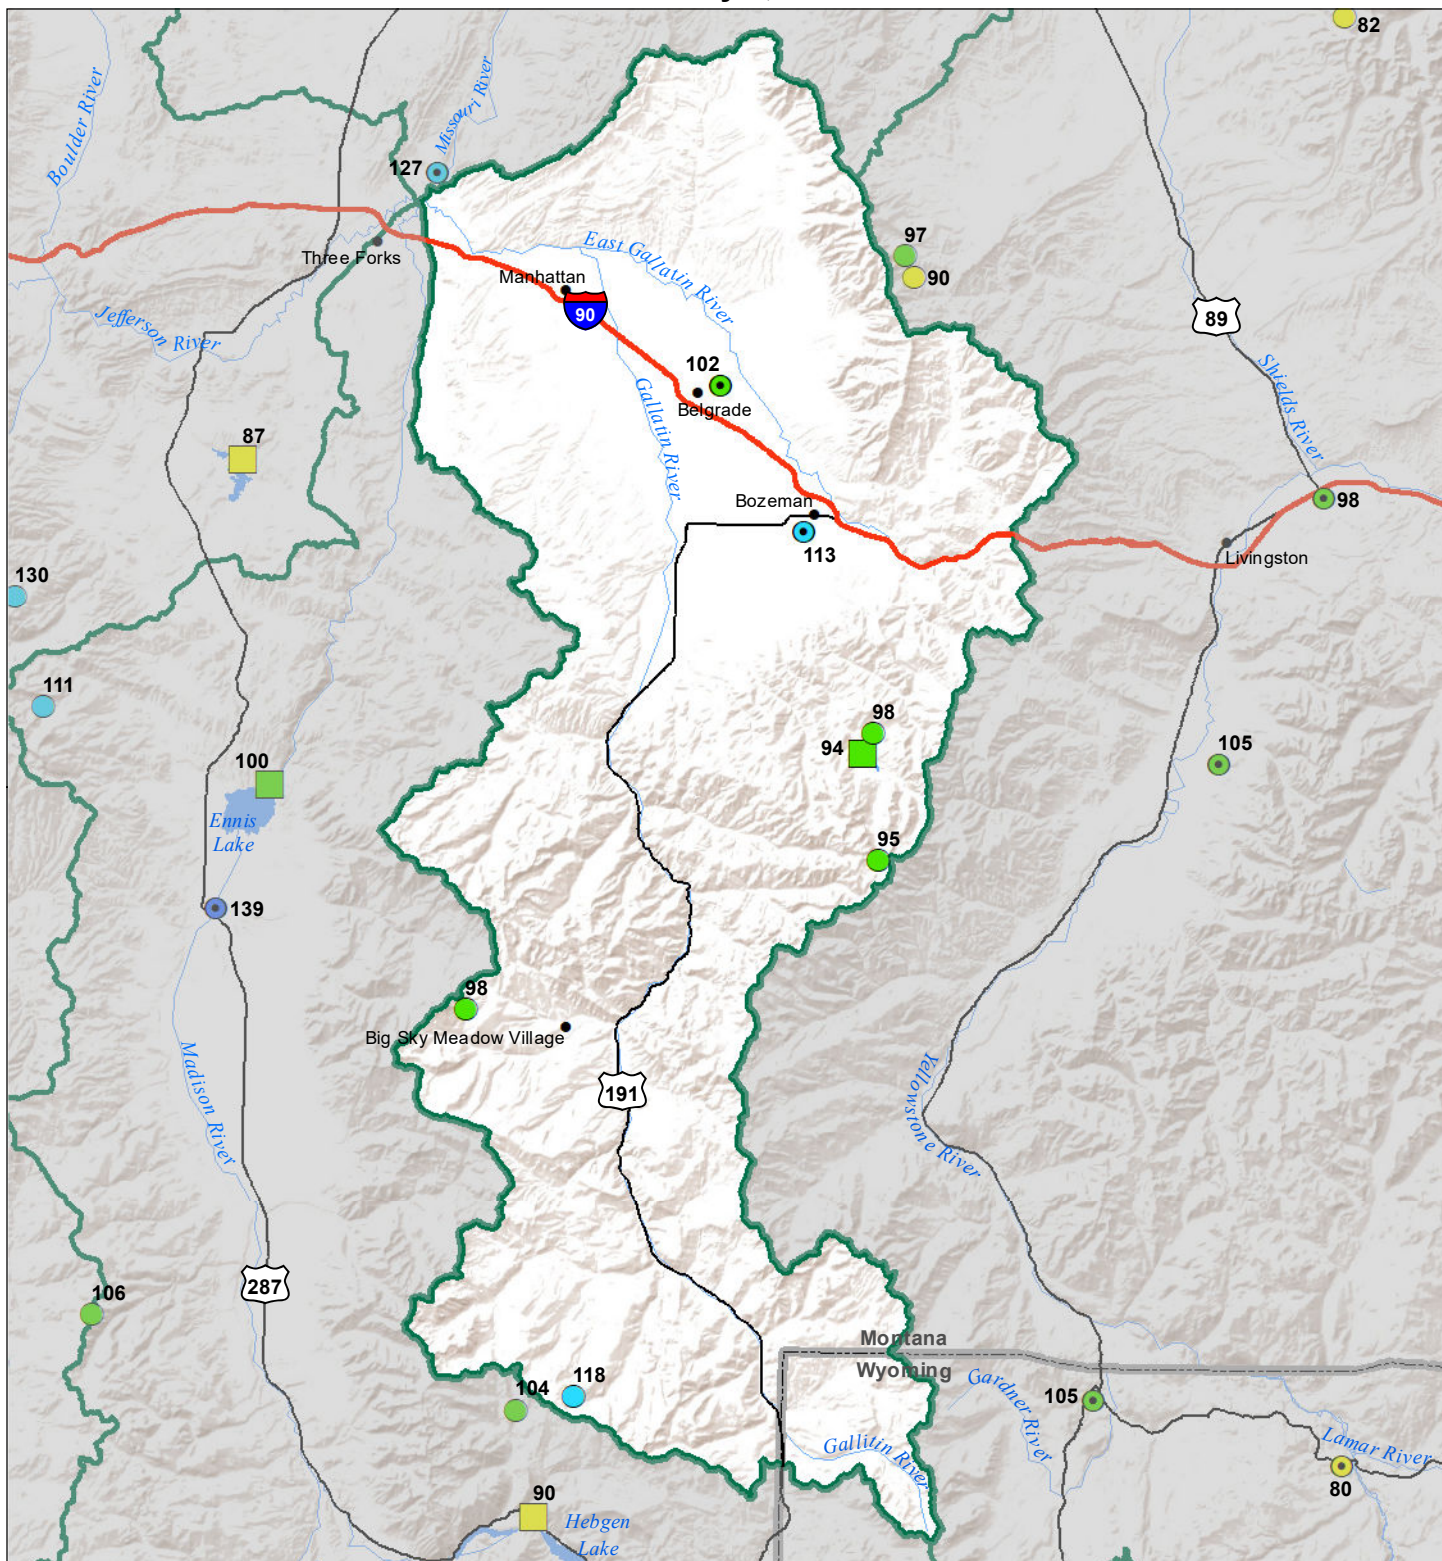

Gallatin River Basin Water Year to Date Precipitation and Reservoir Levels Percentage of Normal February 1, 2022

Precipitation Percent of Normal

SNOTEL

- > 150%
- 131 - 150%
- 111 - 130%
- 91 - 110%
- 71 - 90%
- 51 - 70%
- 1 - 50%

COOP/ACIS

- > 150%
- 131 - 150%
- 111 - 130%
- 91 - 110%
- 71 - 90%
- 51 - 70%
- 1 - 50%

Reservoirs Percent of Normal

- > 150%
- 131 - 150%
- 111 - 130%
- 91 - 110%
- 71 - 90%
- 51 - 70%
- 1 - 50%