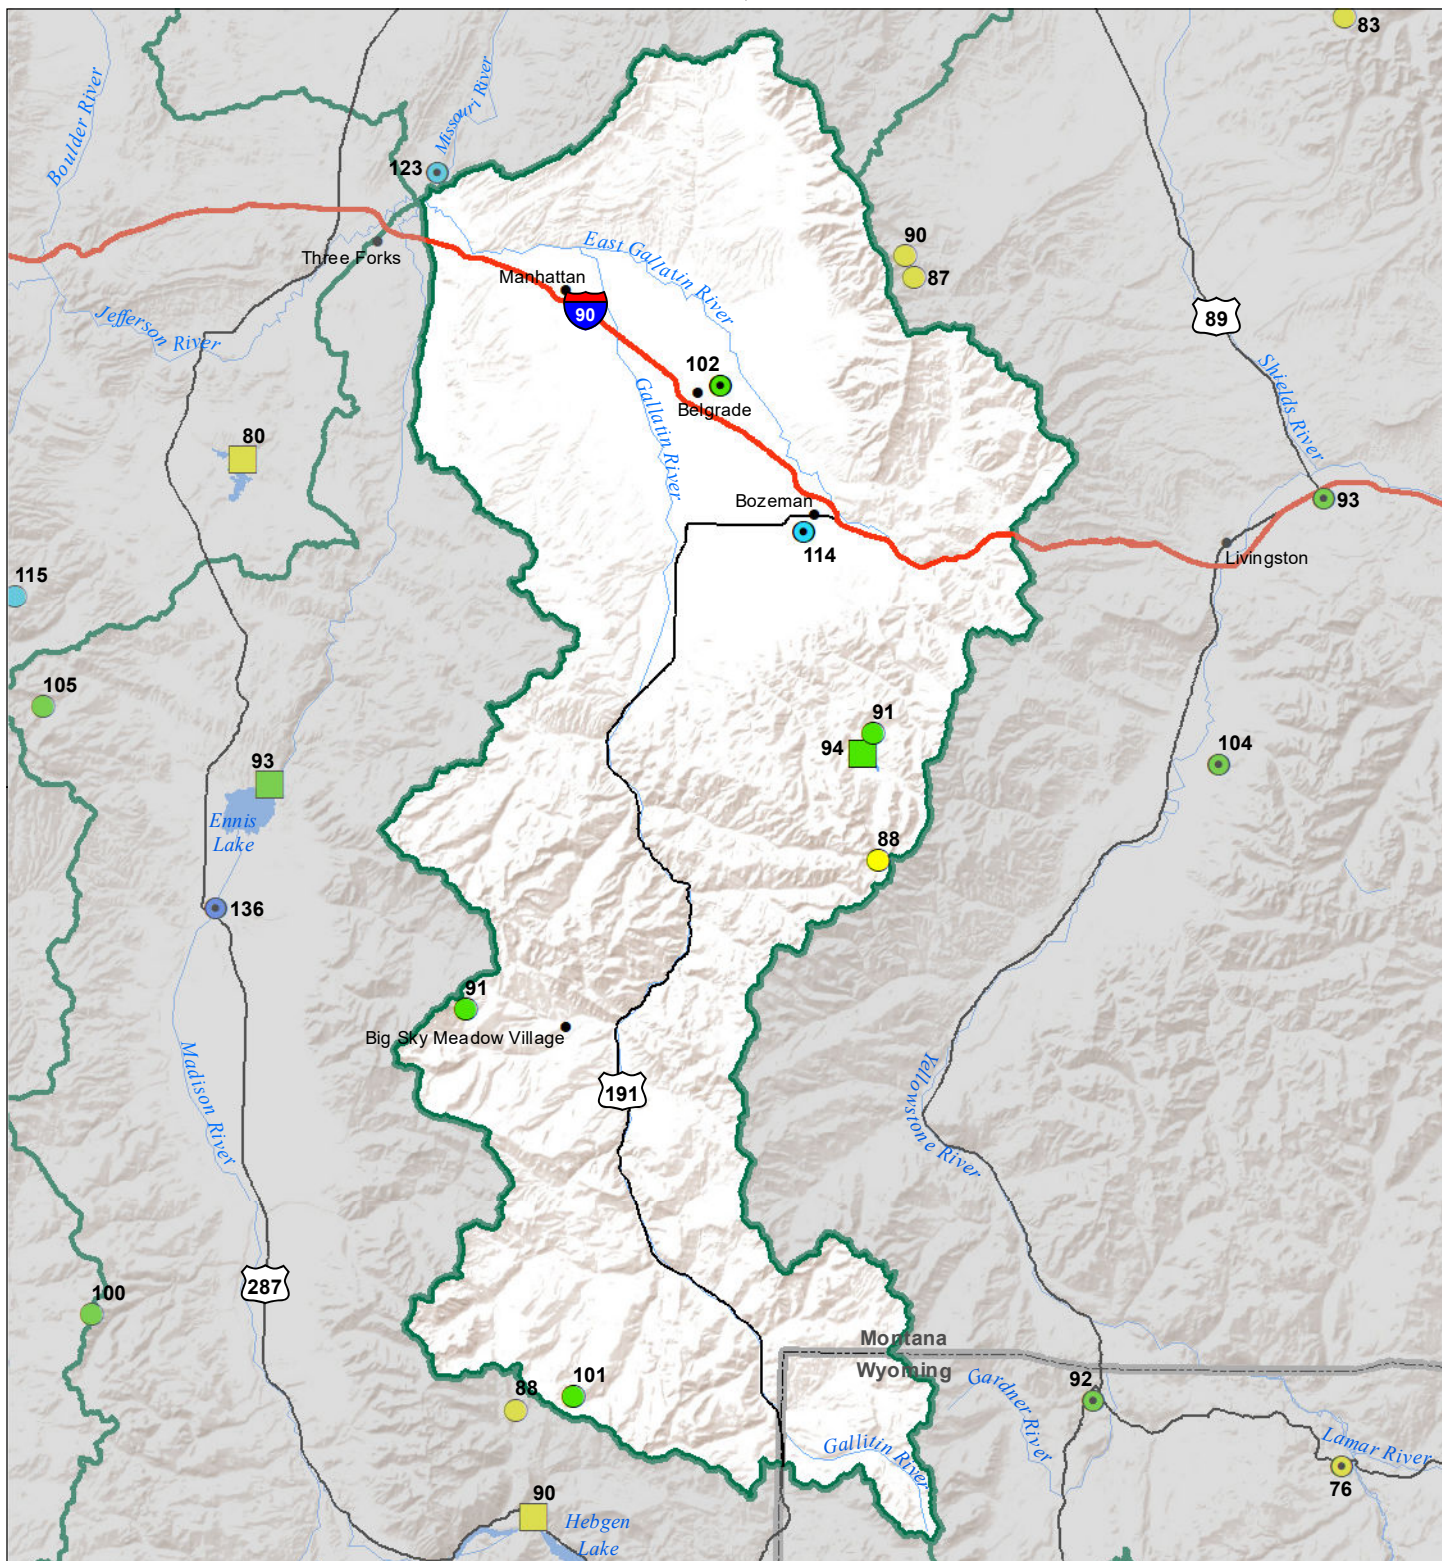

Gallatin River Basin Water Year to Date Precipitation and Reservoir Levels Percentage of Normal March 1, 2022

Precipitation Percent of Normal

SNOTEL		COOP/ACIS	
● > 150%	● 71 - 90%	● > 150%	● 71 - 90%
● 131 - 150%	● 51 - 70%	● 131 - 150%	● 51 - 70%
● 111 - 130%	● 1 - 50%	● 111 - 130%	● 1 - 50%
● 91 - 110%		● 91 - 110%	

Reservoirs Percent of Normal

■ > 150%
■ 131 - 150%
■ 111 - 130%
■ 91 - 110%
■ 71 - 90%
■ 51 - 70%
■ 1 - 50%