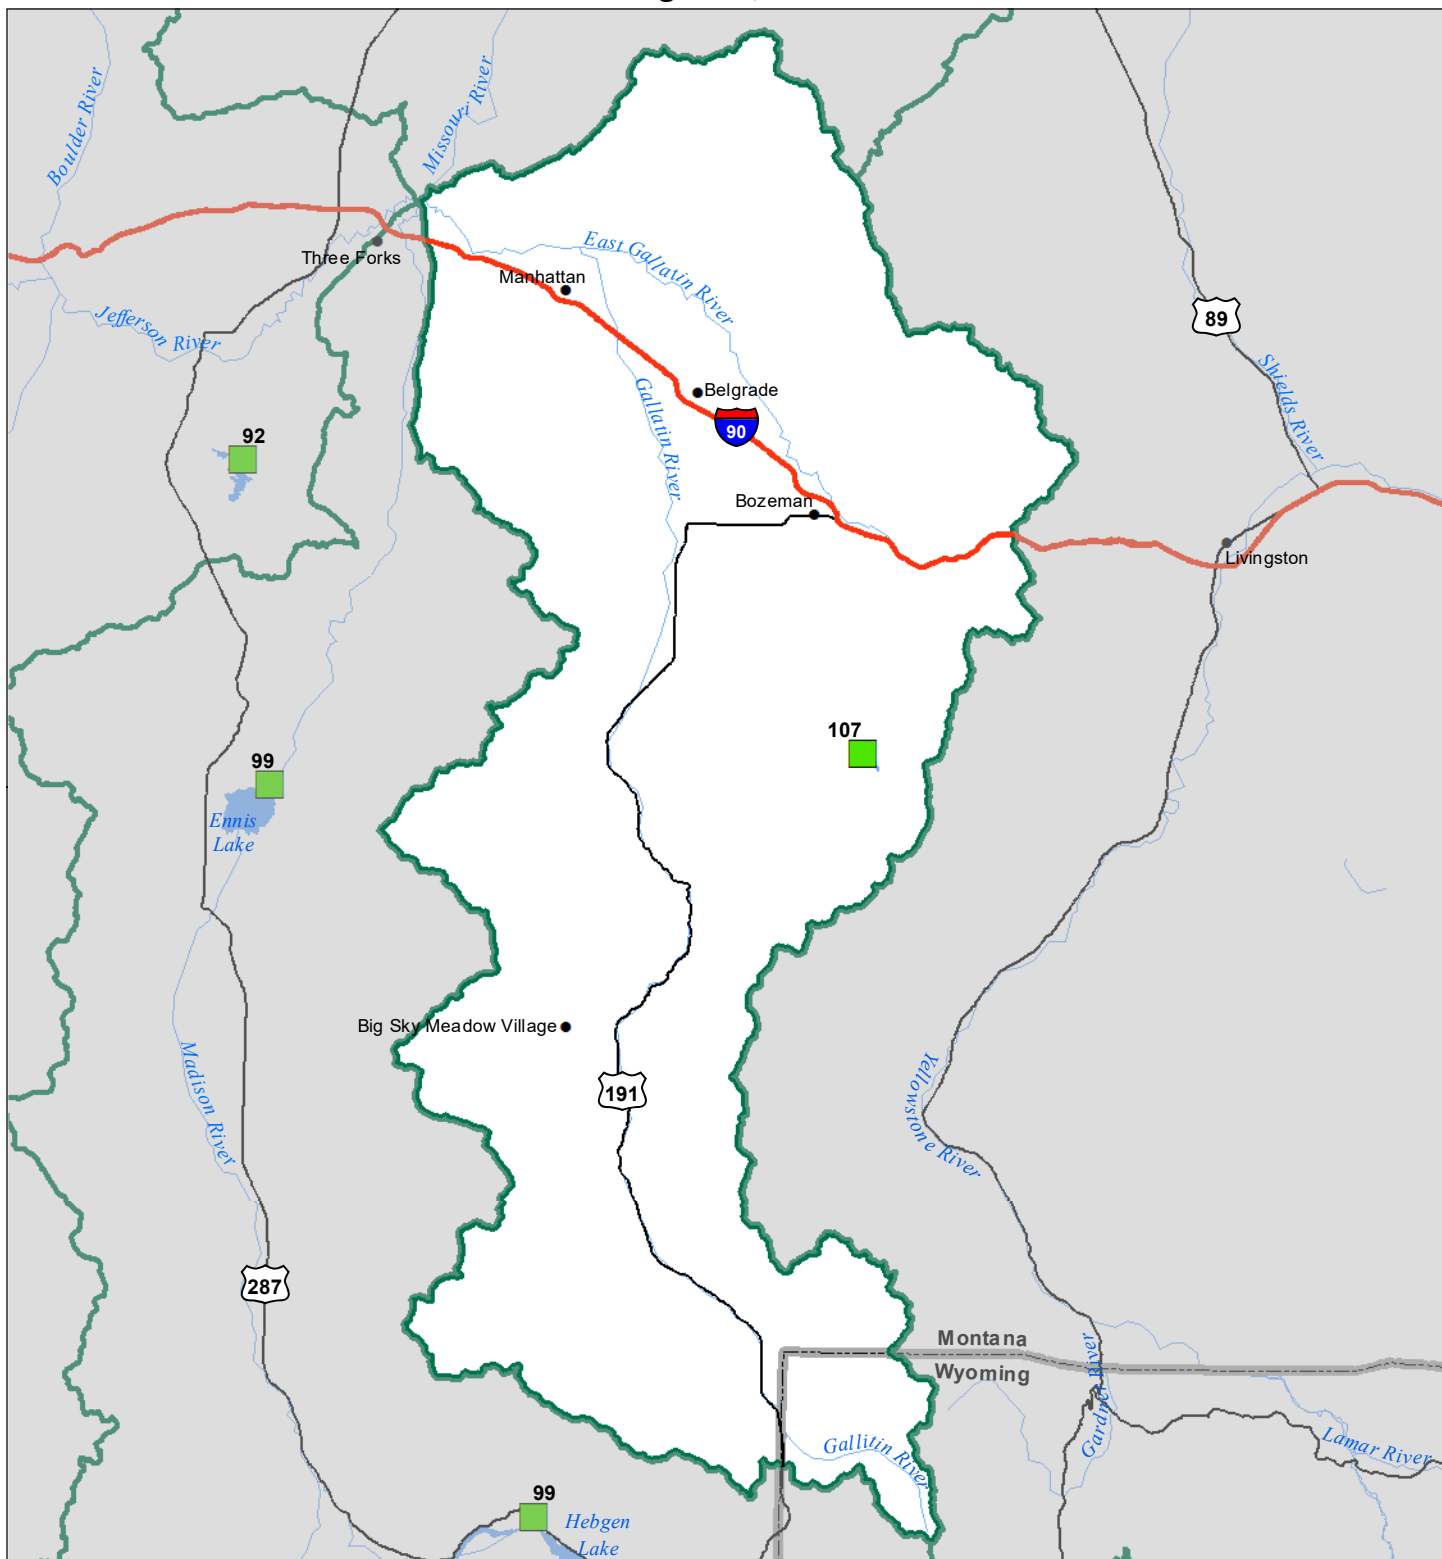

Gallatin River Basin Water Year to Date Precipitation and Reservoir Levels Percentage of Normal August 1, 2022

Precipitation Percent of Normal

SNOTEL		COOP/ACIS	
● > 150%	● 71 - 90%	● > 150%	● 71 - 90%
● 131 - 150%	● 51 - 70%	● 131 - 150%	● 51 - 70%
● 111 - 130%	● 1 - 50%	● 111 - 130%	● 1 - 50%
● 91 - 110%		● 91 - 110%	

Reservoirs Percent of Normal

■ > 150%
■ 131 - 150%
■ 111 - 130%
■ 91 - 110%
■ 71 - 90%
■ 51 - 70%
■ 1 - 50%