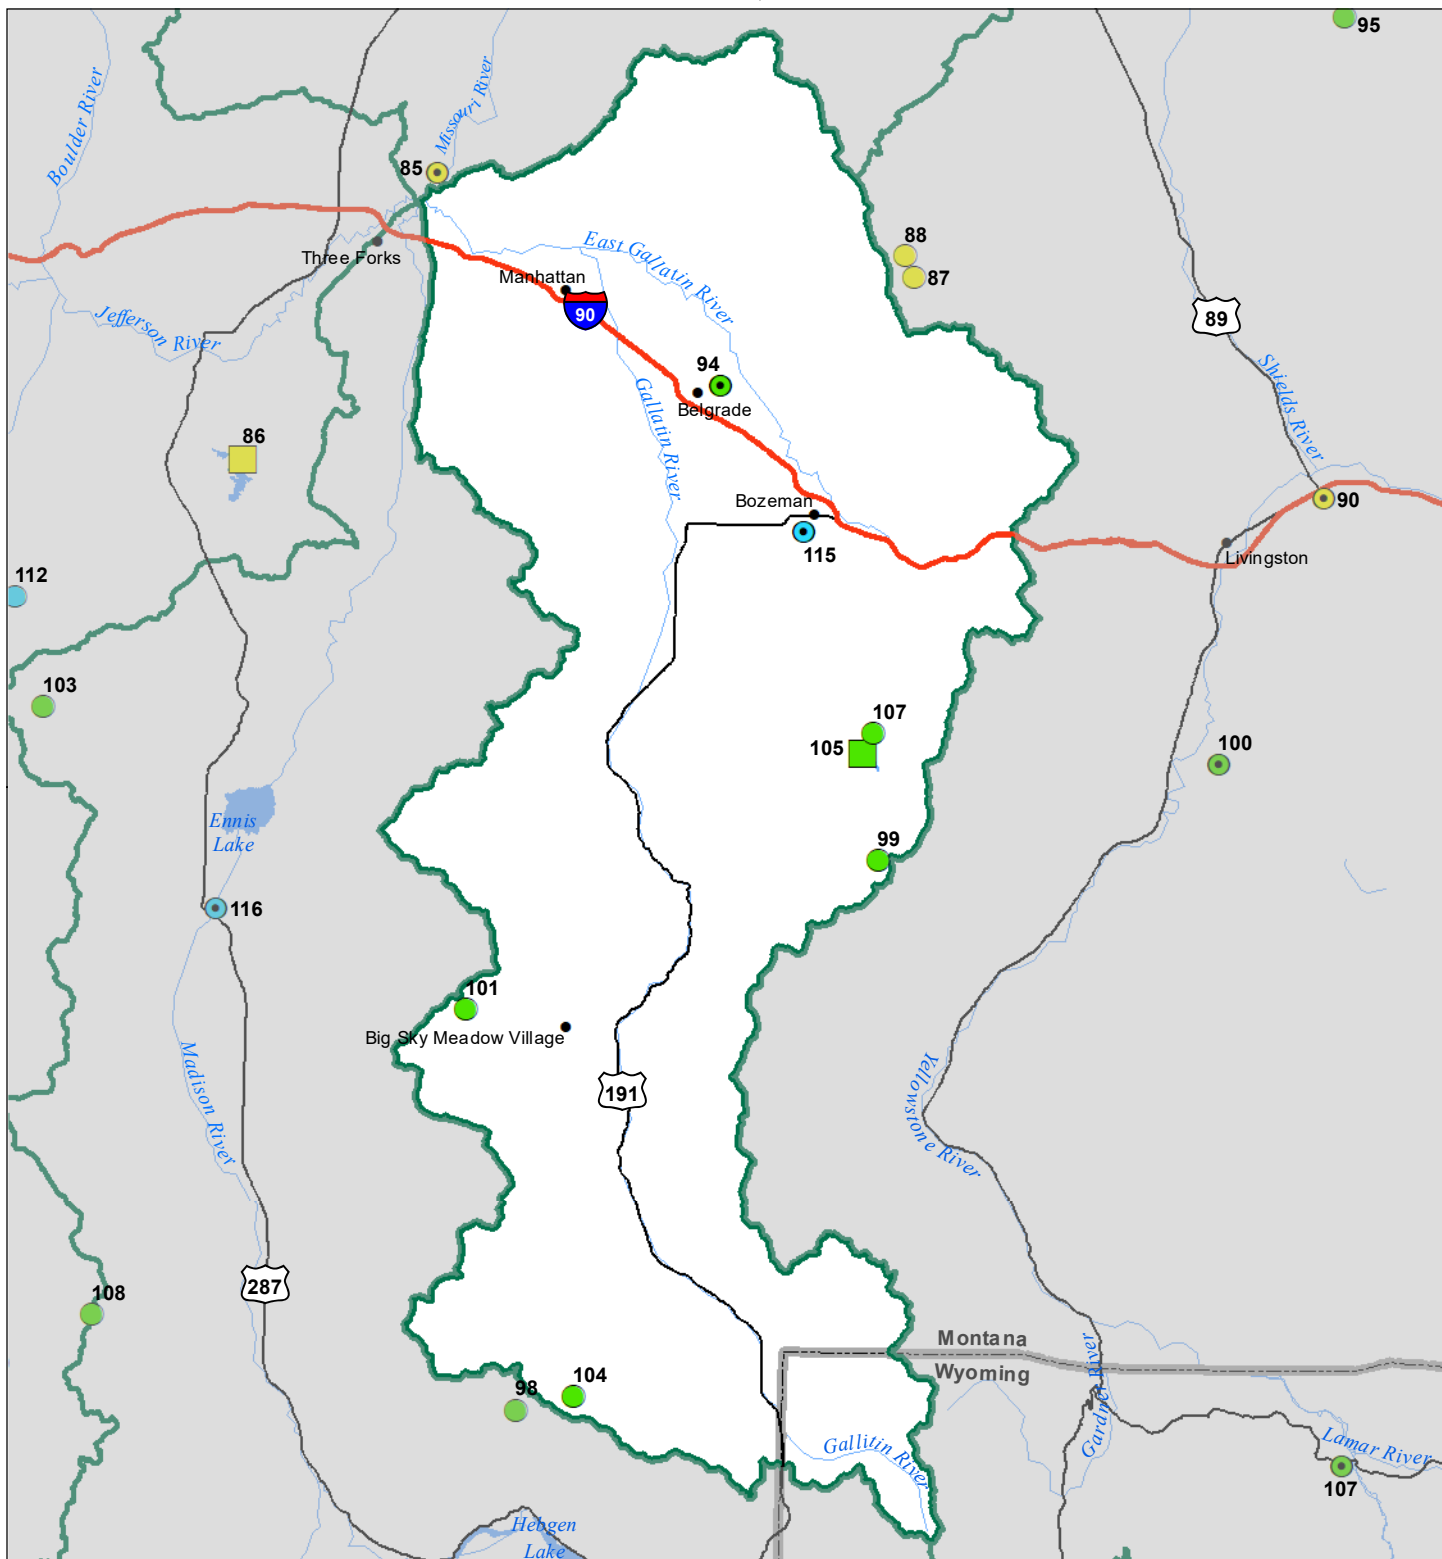

Gallatin River Basin Water Year to Date Precipitation and Reservoir Levels Percentage of Normal October 1, 2022

Precipitation Percent of Normal

SNOTEL		COOP/ACIS	
● > 150%	● 71 - 90%	● > 150%	● 71 - 90%
● 131 - 150%	● 51 - 70%	● 131 - 150%	● 51 - 70%
● 111 - 130%	● 1 - 50%	● 111 - 130%	● 1 - 50%
● 91 - 110%		● 91 - 110%	

Reservoirs Percent of Normal

■ > 150%
■ 131 - 150%
■ 111 - 130%
■ 91 - 110%
■ 71 - 90%
■ 51 - 70%
■ 1 - 50%