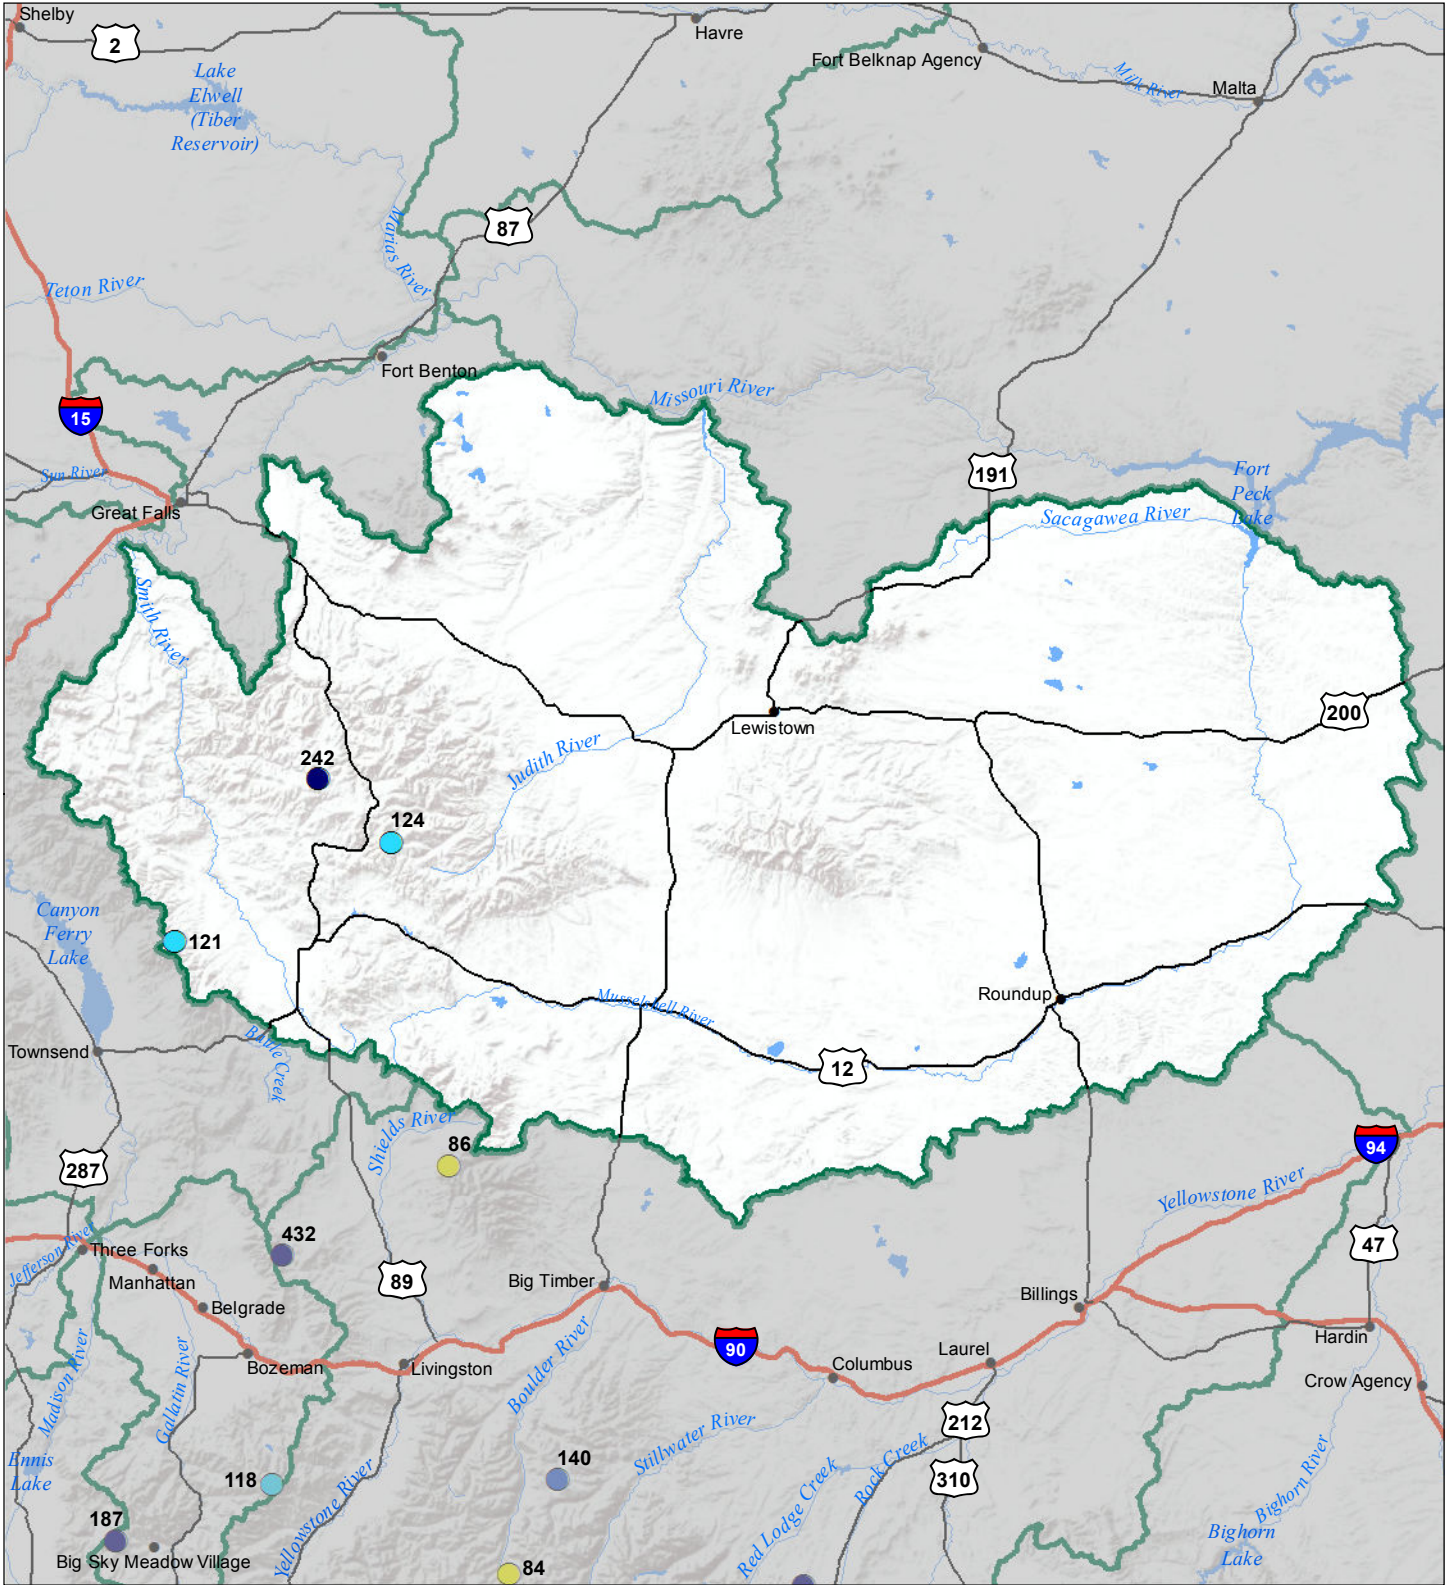

Smith-Judith-Musselshell River Basin Snow Water Equivalent Percentage of Normal June 1, 2019

Snow Water Equivalent Percent of Normal

SNOTEL

- > 150%
- 131 - 150%
- 111 - 130%
- 91 - 110%
- 71 - 90%
- 51 - 70%
- 1 - 50%
- *

Snowcourse

- ⊕ > 150%
- ⊕ 131 - 150%
- ⊕ 111 - 130%
- ⊕ 91 - 110%
- ⊕ 71 - 90%
- ⊕ 51 - 70%
- ⊕ 1 - 50%
- ⊕ *