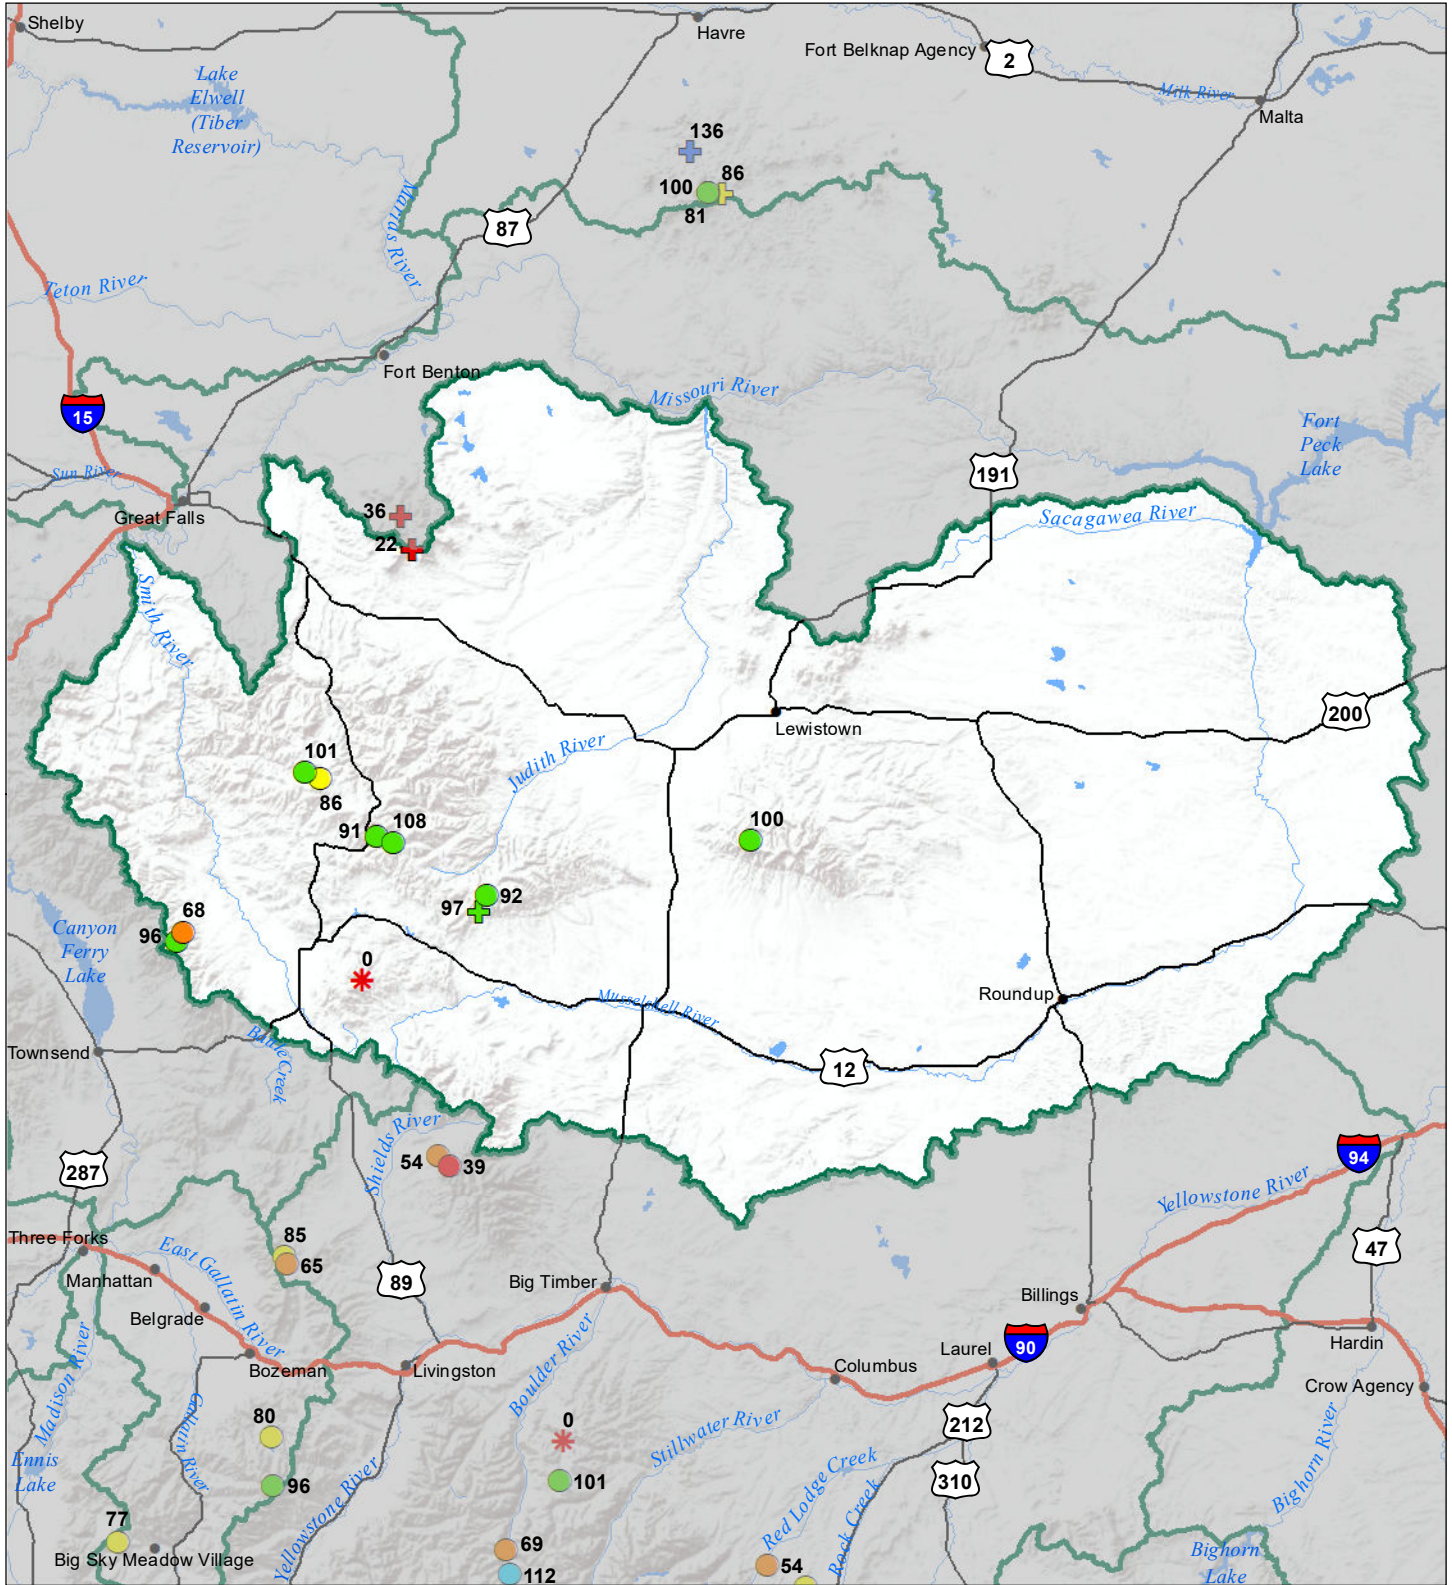

# Smith-Judith-Musselshell River Basin Snow Water Equivalent Percentage of Normal February 1, 2021

## Snow Water Equivalent Percent of Normal

### SNOTEL

- > 150%
- 131 - 150%
- 111 - 130%
- 91 - 110%
- 71 - 90%
- 51 - 70%
- 1 - 50%
- \* 0%

### Snowcourse

- + > 150%
- + 131 - 150%
- + 111 - 130%
- + 91 - 110%
- + 71 - 90%
- + 51 - 70%
- + 1 - 50%
- \* 0%