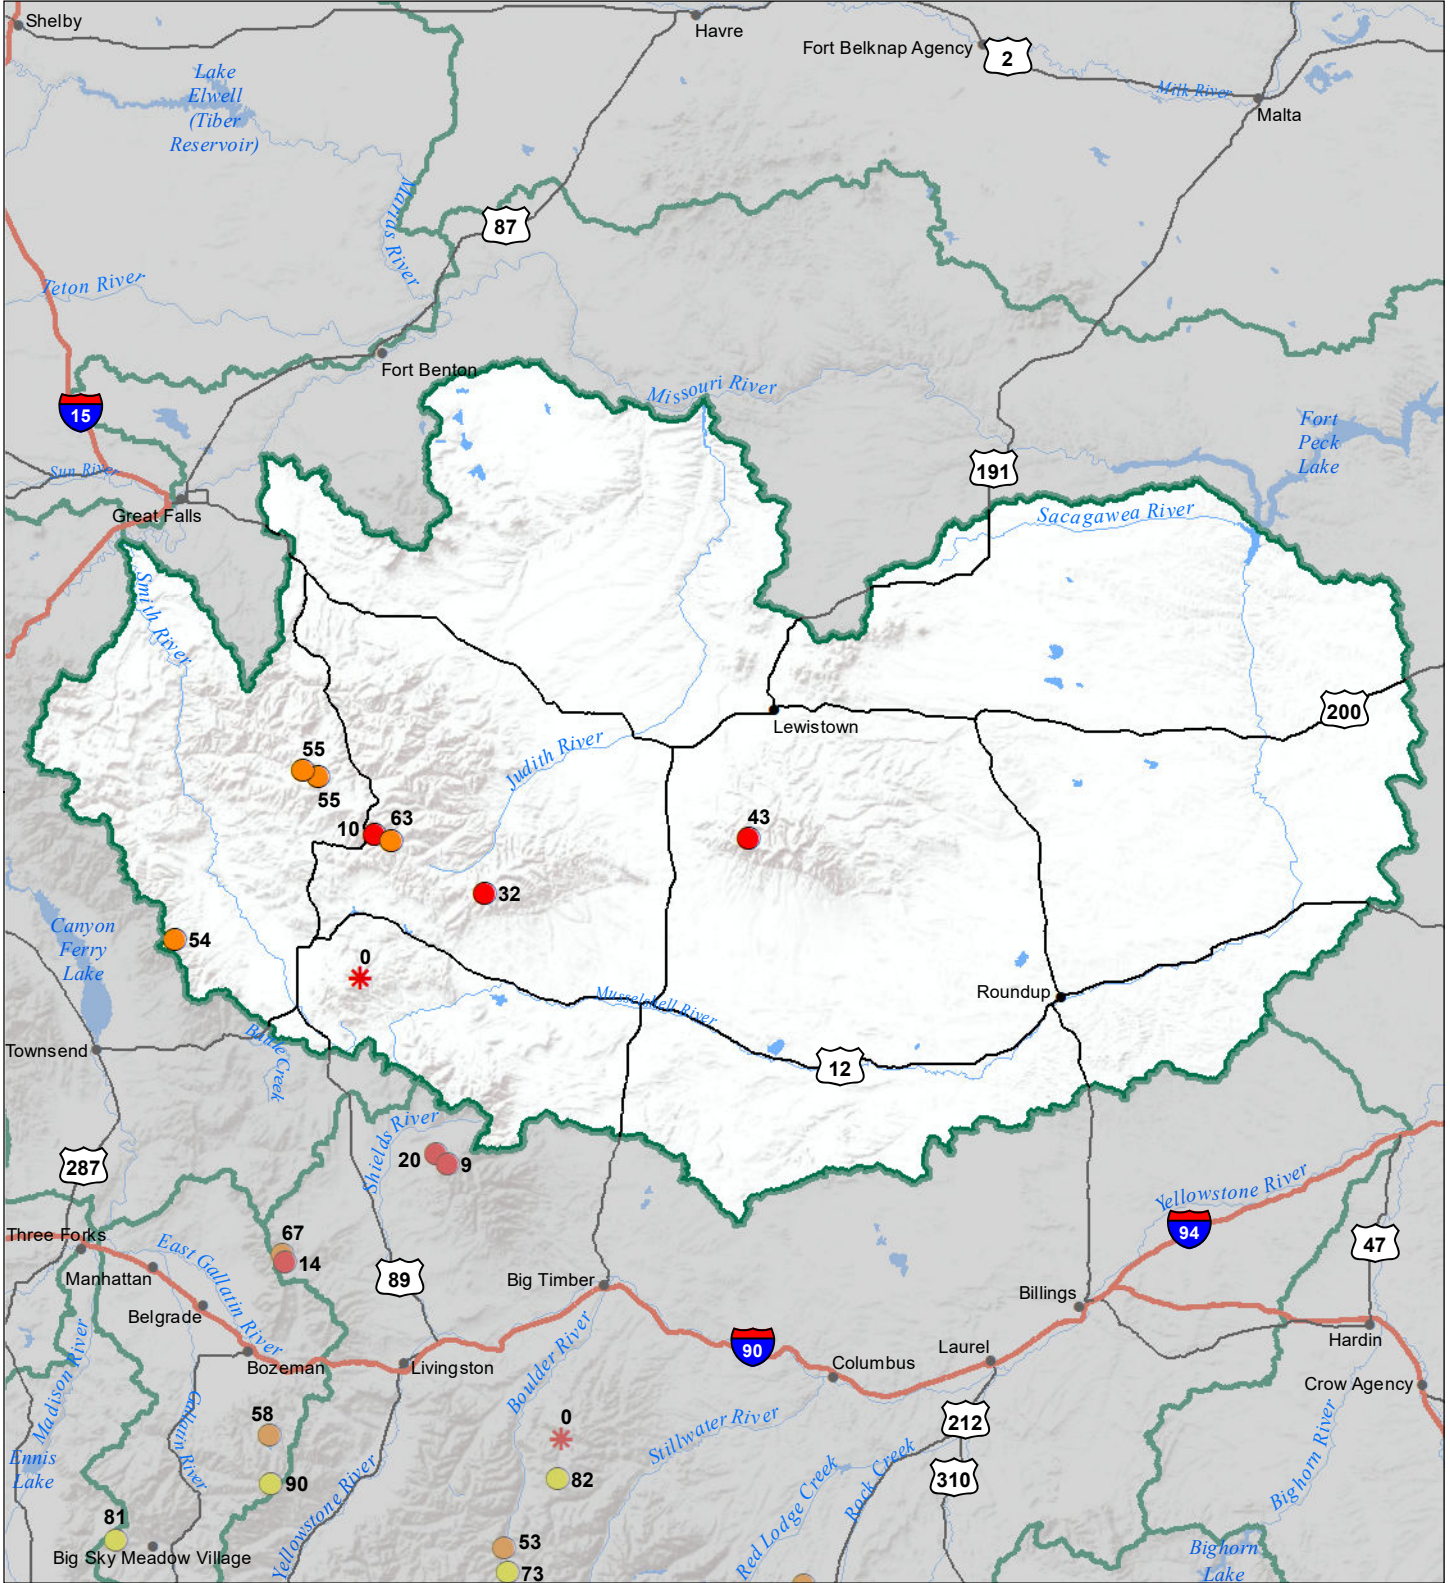

# Smith-Judith-Musselshell River Basin Snow Water Equivalent Percentage of Normal December 1, 2021

## Snow Water Equivalent Percent of Normal

### SNOTEL

- > 150%
- 131 - 150%
- 111 - 130%
- 91 - 110%
- 71 - 90%
- 51 - 70%
- 1 - 50%
- \* 0%

### Snowcourse

- ⊕ > 150%
- ⊕ 131 - 150%
- ⊕ 111 - 130%
- ⊕ 91 - 110%
- ⊕ 71 - 90%
- ⊕ 51 - 70%
- ⊕ 1 - 50%
- \* 0%