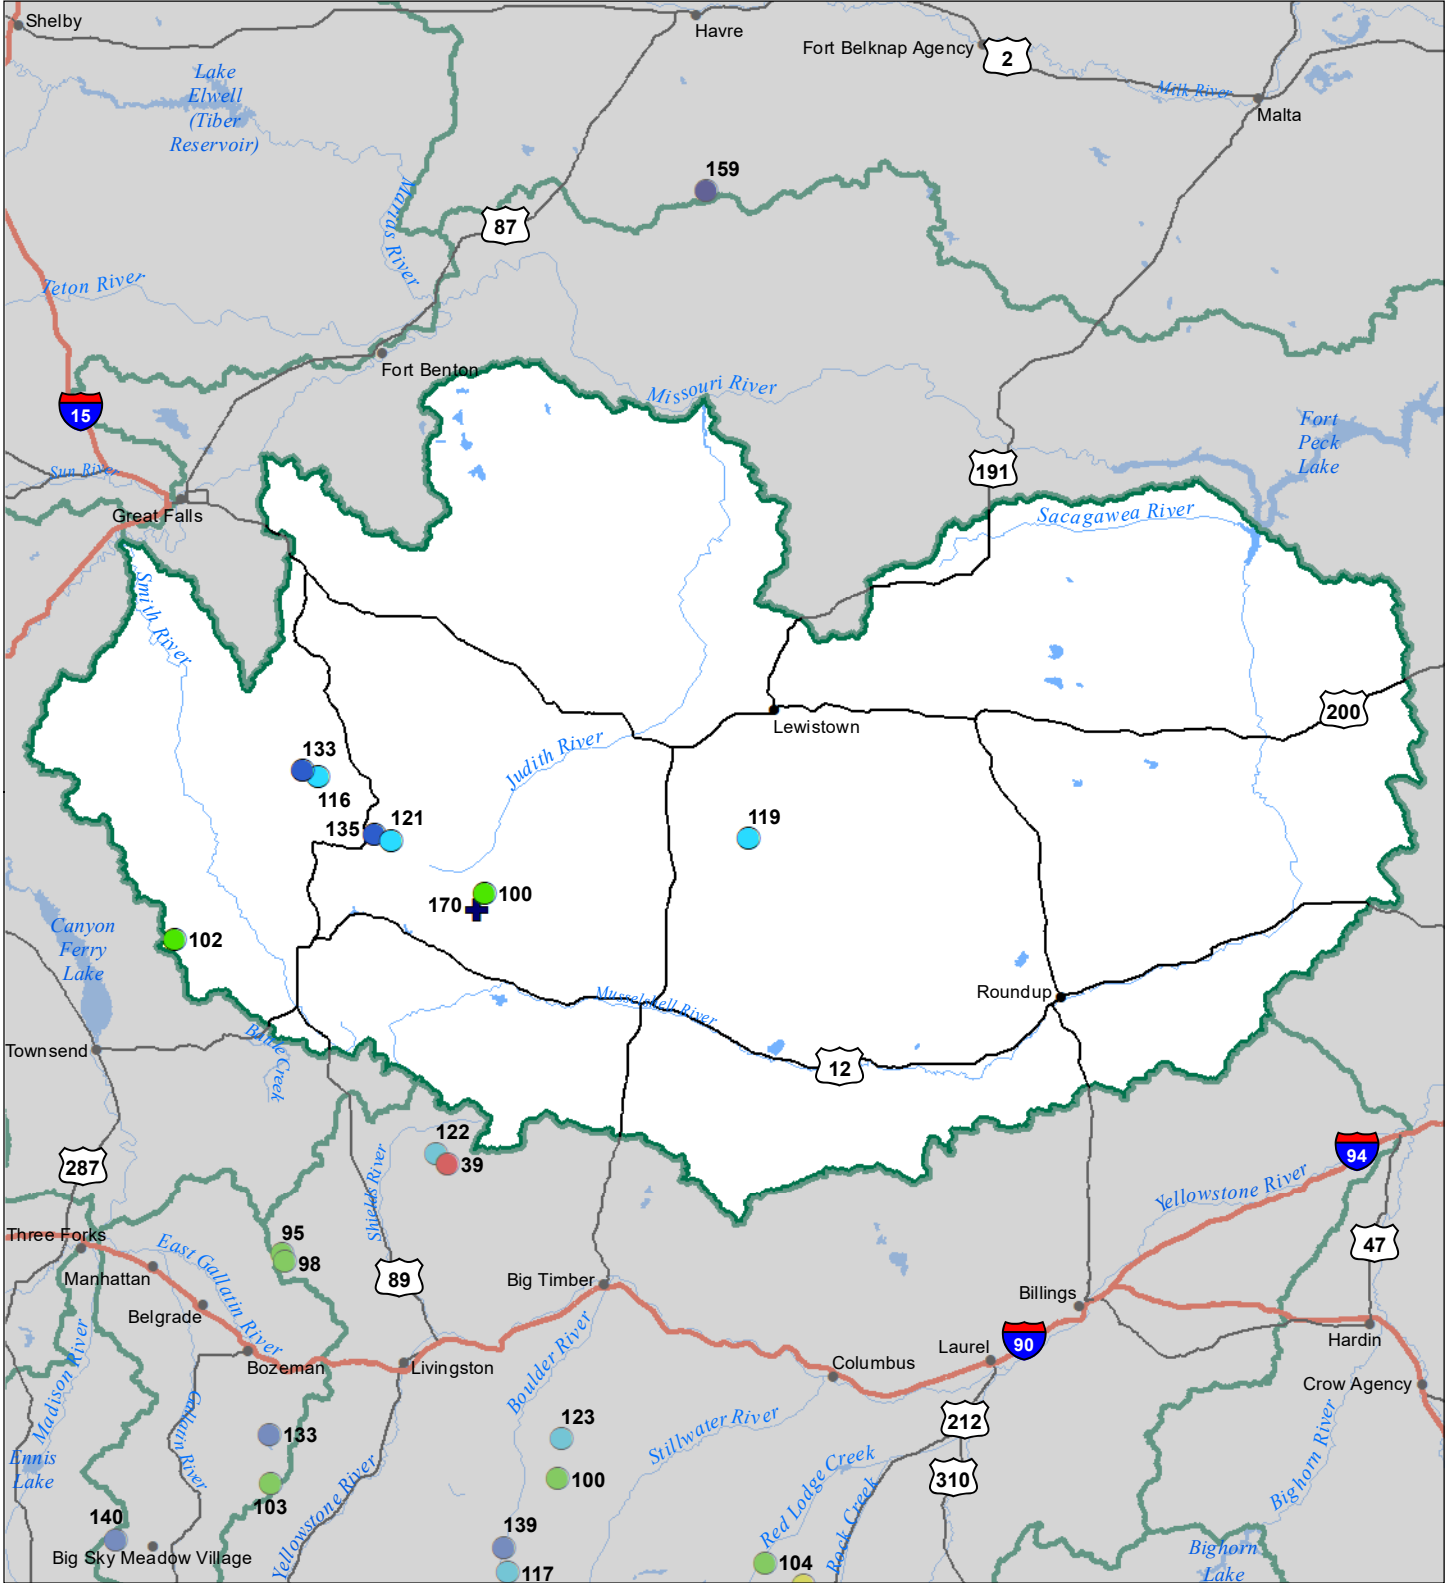

# Smith-Judith-Musselshell River Basin Snow Water Equivalent Percentage of Normal January 1, 2023

## Snow Water Equivalent Percent of Normal

### SNOTEL

- > 150%
- 131 - 150%
- 111 - 130%
- 91 - 110%
- 71 - 90%
- 51 - 70%
- 1 - 50%
- \*

### Snowcourse

- ⊕ > 150%
- ⊕ 131 - 150%
- ⊕ 111 - 130%
- ⊕ 91 - 110%
- ⊕ 71 - 90%
- ⊕ 51 - 70%
- ⊕ 1 - 50%
- ⊕ \*