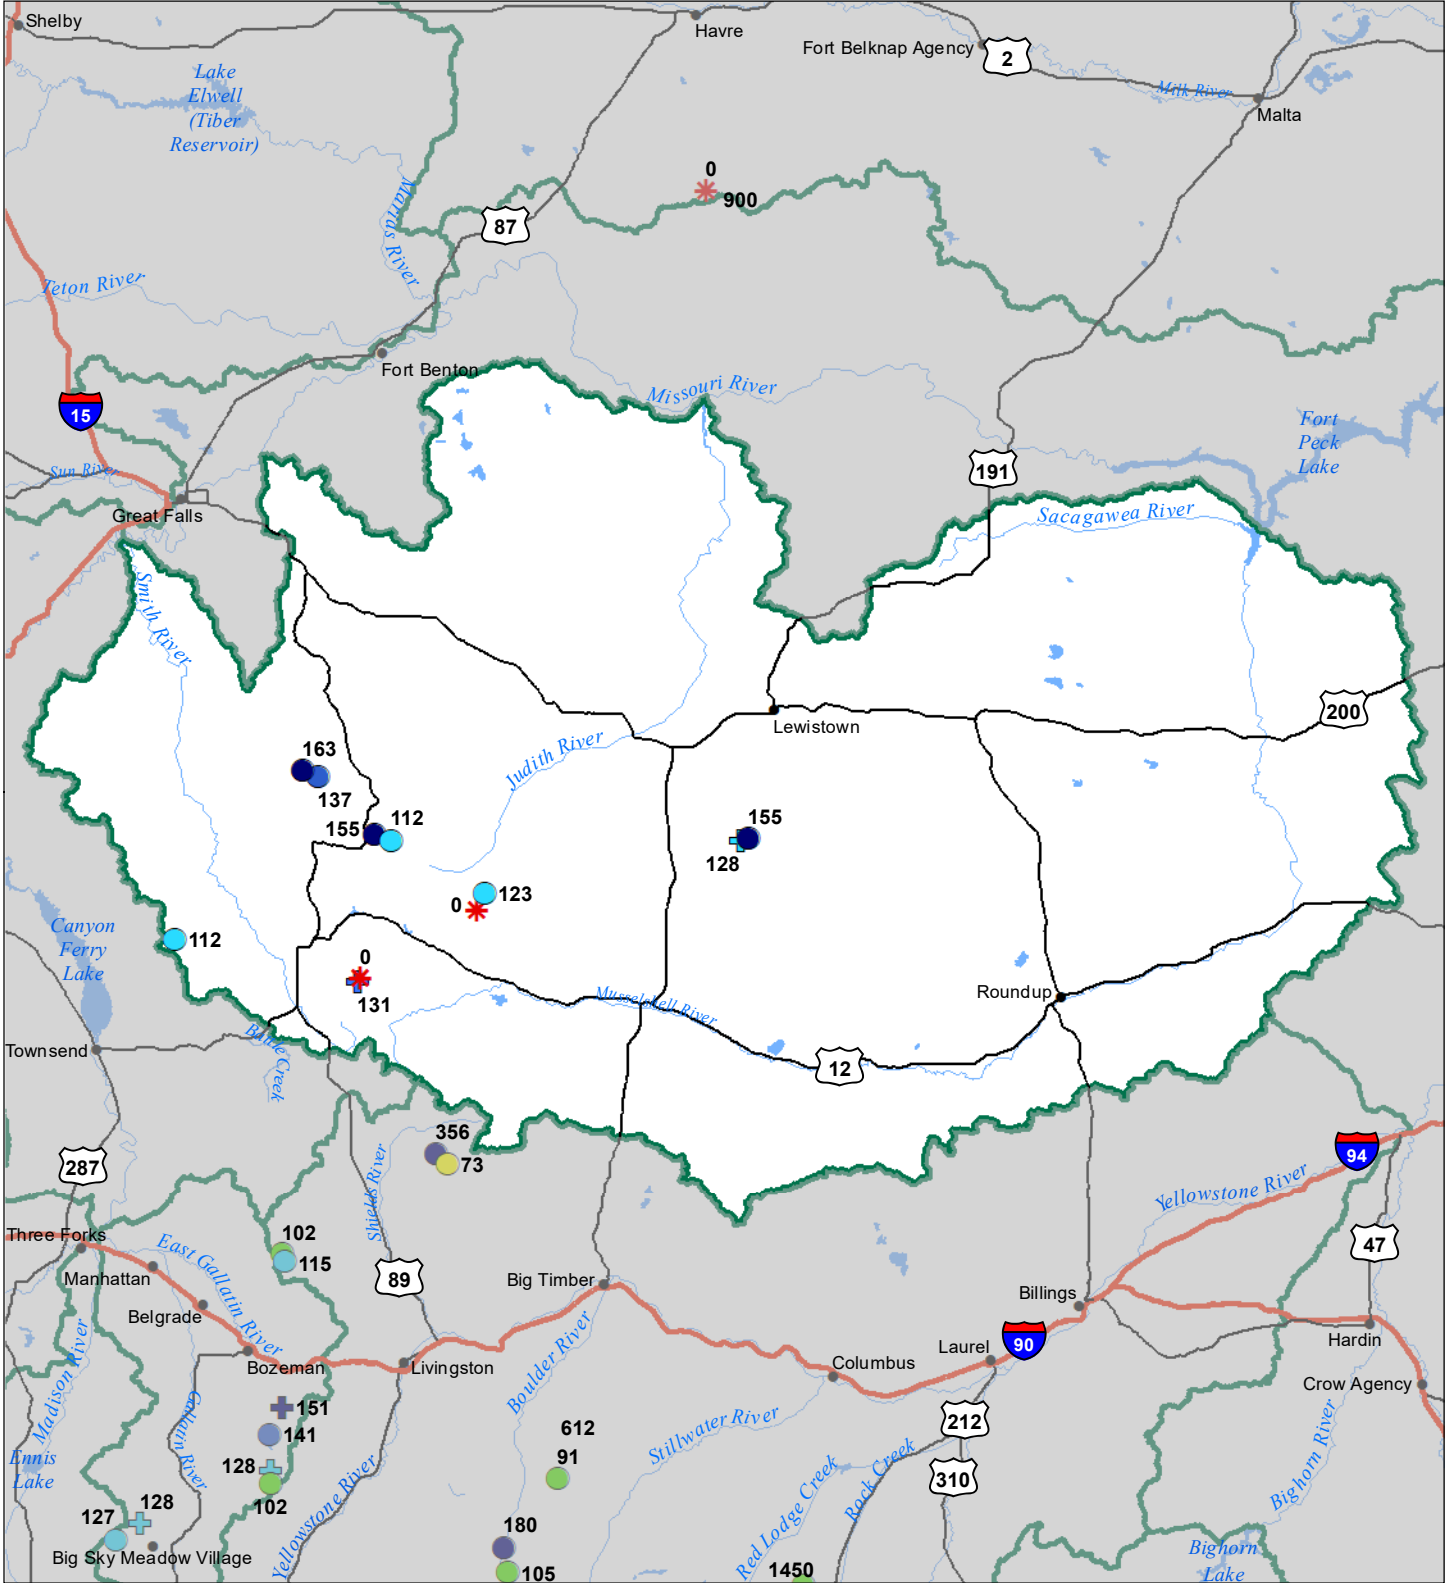

Smith-Judith-Musselshell River Basin Snow Water Equivalent Percentage of Normal May 1, 2023

Snow Water Equivalent Percent of Normal

SNOTEL

- > 150%
- 131 - 150%
- 111 - 130%
- 91 - 110%
- 71 - 90%
- 51 - 70%
- 1 - 50%
- *

Snowcourse

- ⊕ > 150%
- ⊕ 131 - 150%
- ⊕ 111 - 130%
- ⊕ 91 - 110%
- ⊕ 71 - 90%
- ⊕ 51 - 70%
- ⊕ 1 - 50%
- ⊕ *