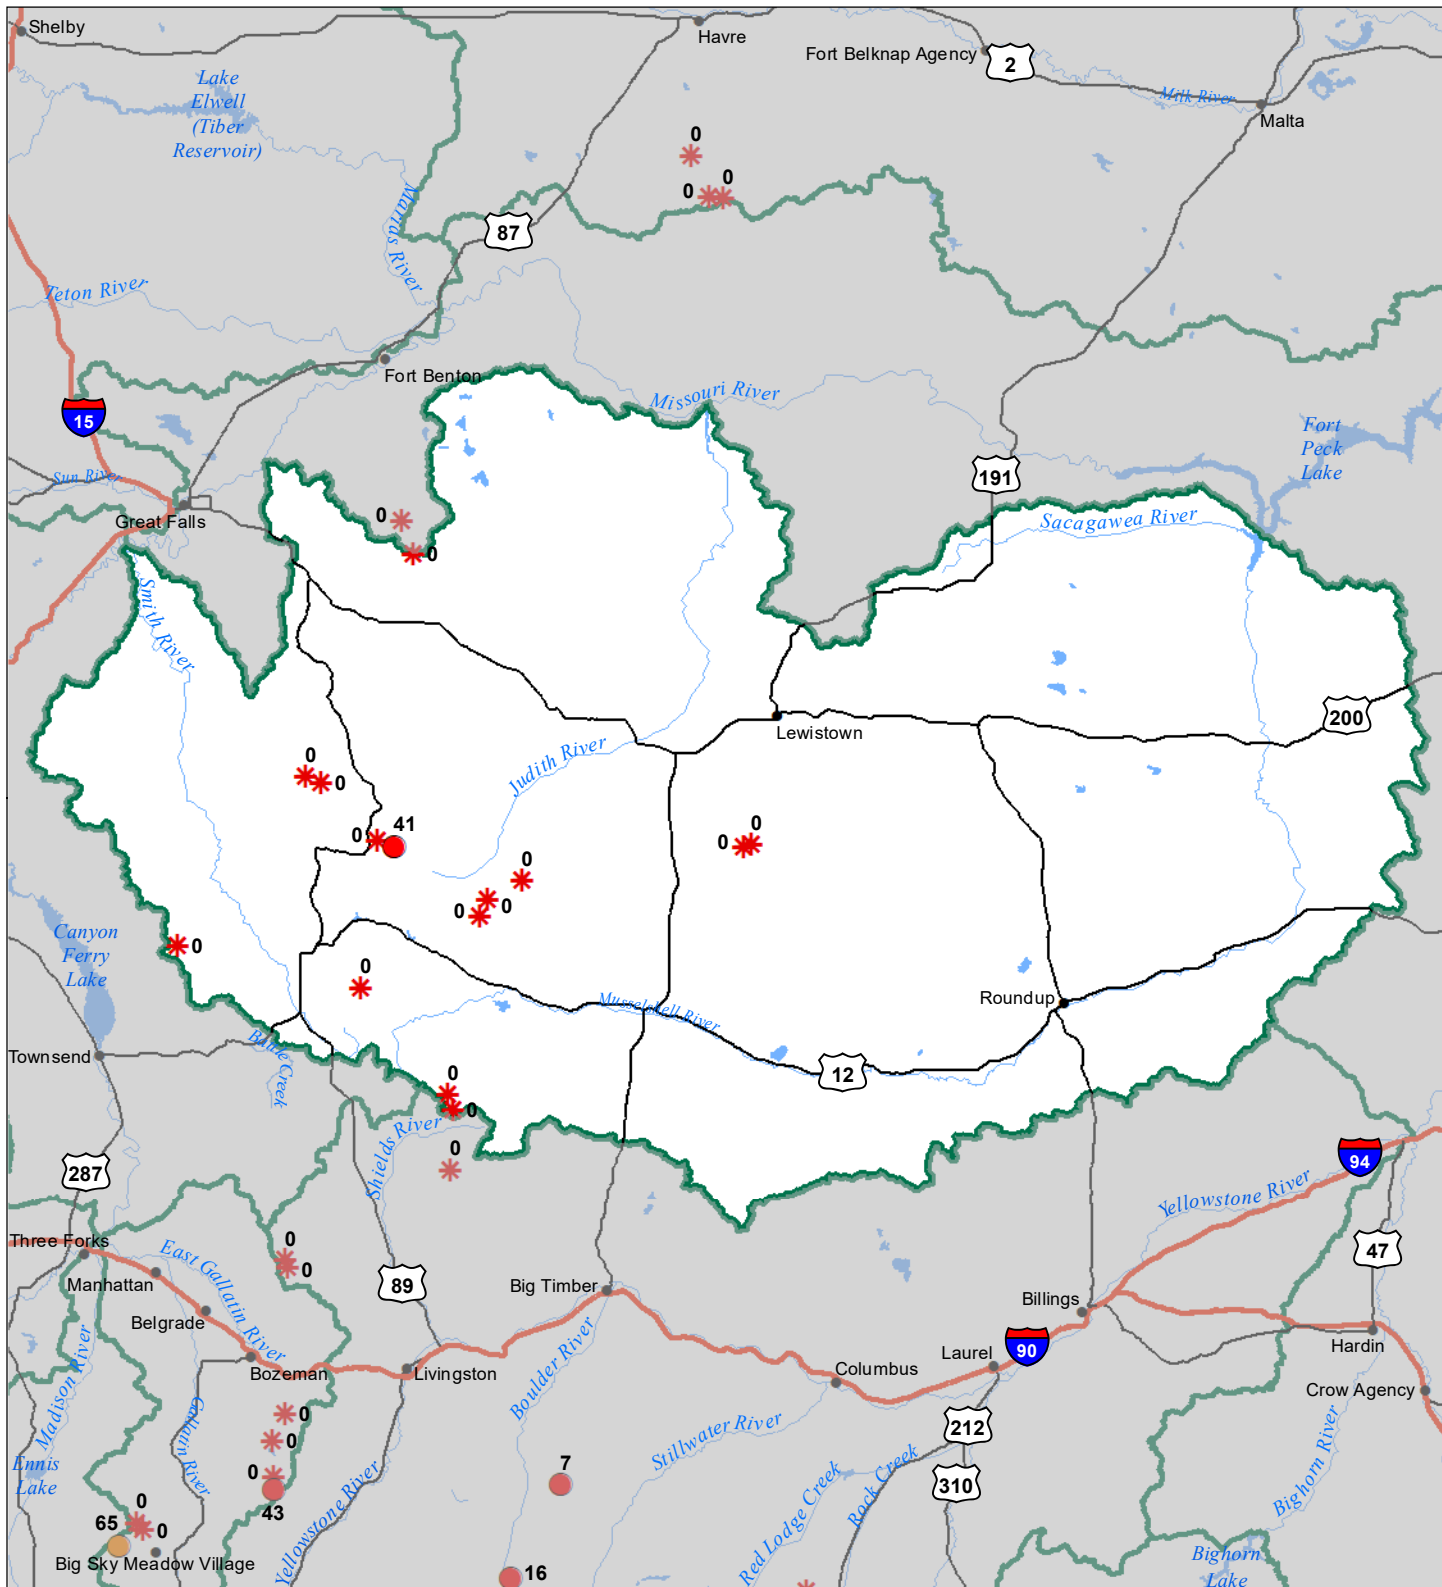

Smith-Judith-Musselshell River Basin

Snow Water Equivalent Percentage of Normal June 1, 2023

Snow Water Equivalent Percent of Normal

SNOTEL

- > 150%
- 131 - 150%
- 111 - 130%
- 91 - 110%
- 71 - 90%
- 51 - 70%
- 1 - 50%
- 0%

Snowcourse

- ✚ > 150%
- ✚ 131 - 150%
- ✚ 111 - 130%
- ✚ 91 - 110%
- ✚ 71 - 90%
- ✚ 51 - 70%
- ✚ 1 - 50%
- ✚ 0%