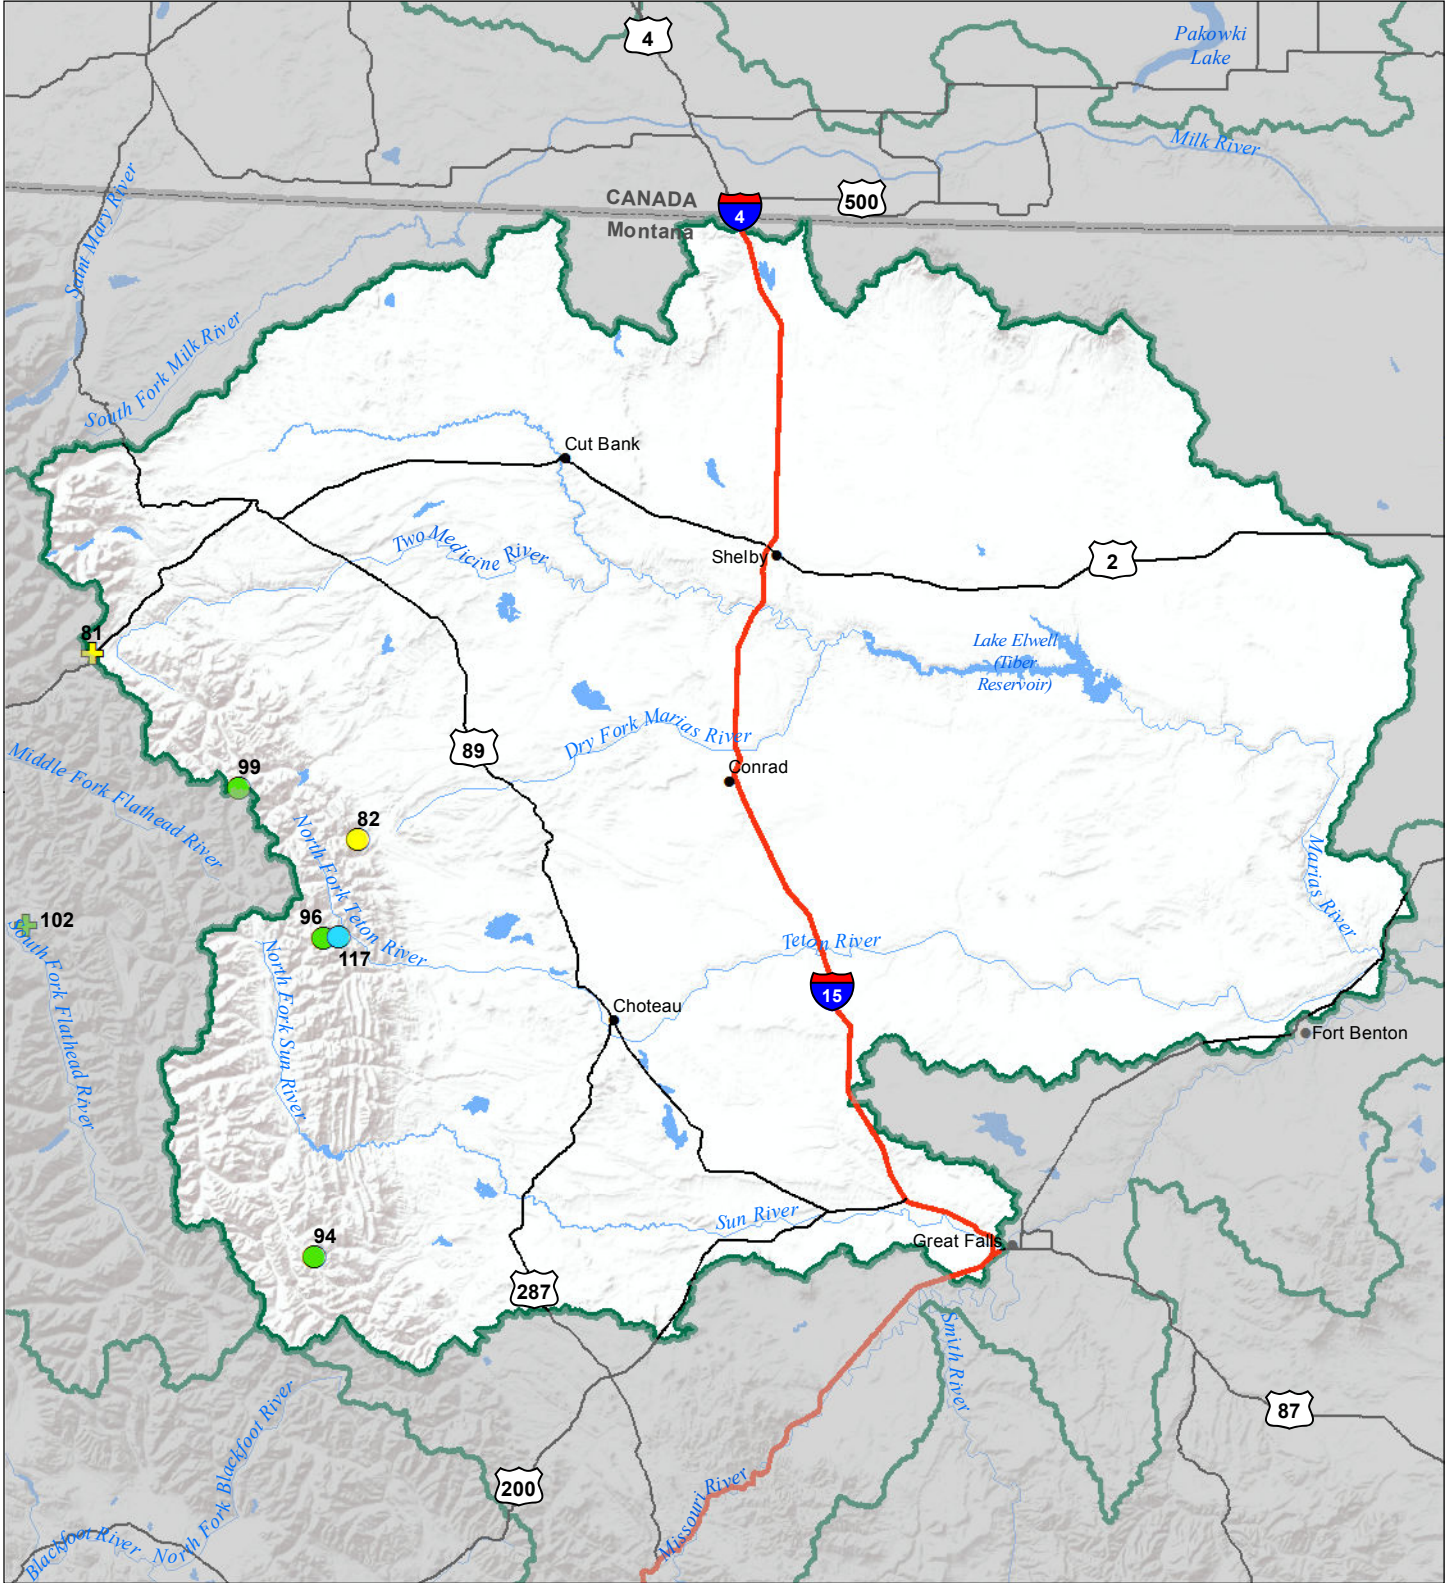

# Sun-Teton-Marias River Basin Snow Water Equivalent Percentage of Normal January 1, 2017

### Snow Water Equivalent Percent of Normal

**SNOTEL**

- > 150%
- 131 - 150%
- 111 - 130%
- 91 - 110%
- 71 - 90%
- 51 - 70%
- 1 - 50%
- 0%

**Snowcourse**

- ⊕ > 150%
- ⊕ 131 - 150%
- ⊕ 111 - 130%
- ⊕ 91 - 110%
- ⊕ 71 - 90%
- ⊕ 51 - 70%
- ⊕ 1 - 50%
- ⊕ 0%