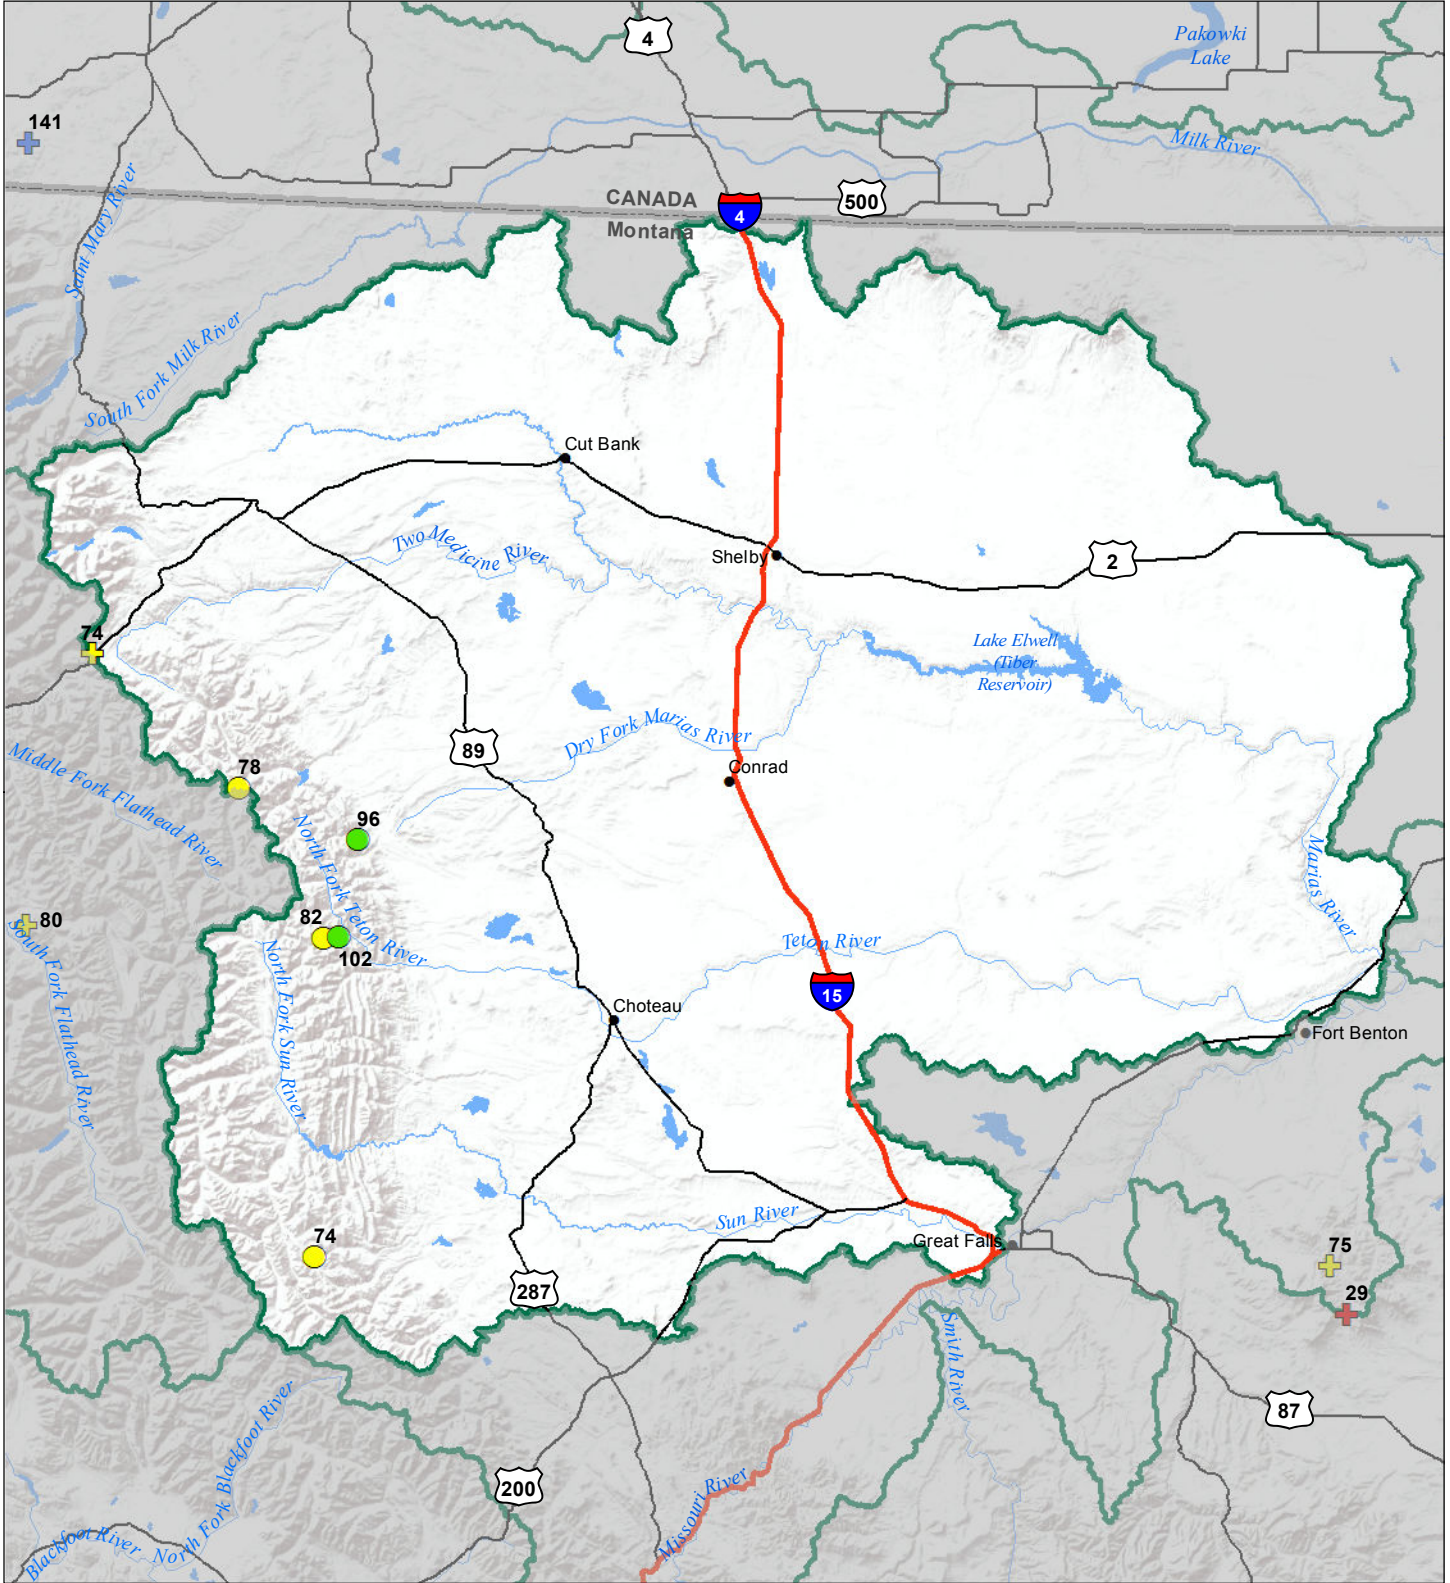

# Sun-Teton-Marias River Basin Snow Water Equivalent Percentage of Normal February 1, 2017

### Snow Water Equivalent Percent of Normal

**SNOTEL**

- > 150%
- 131 - 150%
- 111 - 130%
- 91 - 110%
- 71 - 90%
- 51 - 70%
- 1 - 50%
- \*

**Snowcourse**

- ⊕ > 150%
- ⊕ 131 - 150%
- ⊕ 111 - 130%
- ⊕ 91 - 110%
- ⊕ 71 - 90%
- ⊕ 51 - 70%
- ⊕ 1 - 50%
- ⊕ \*