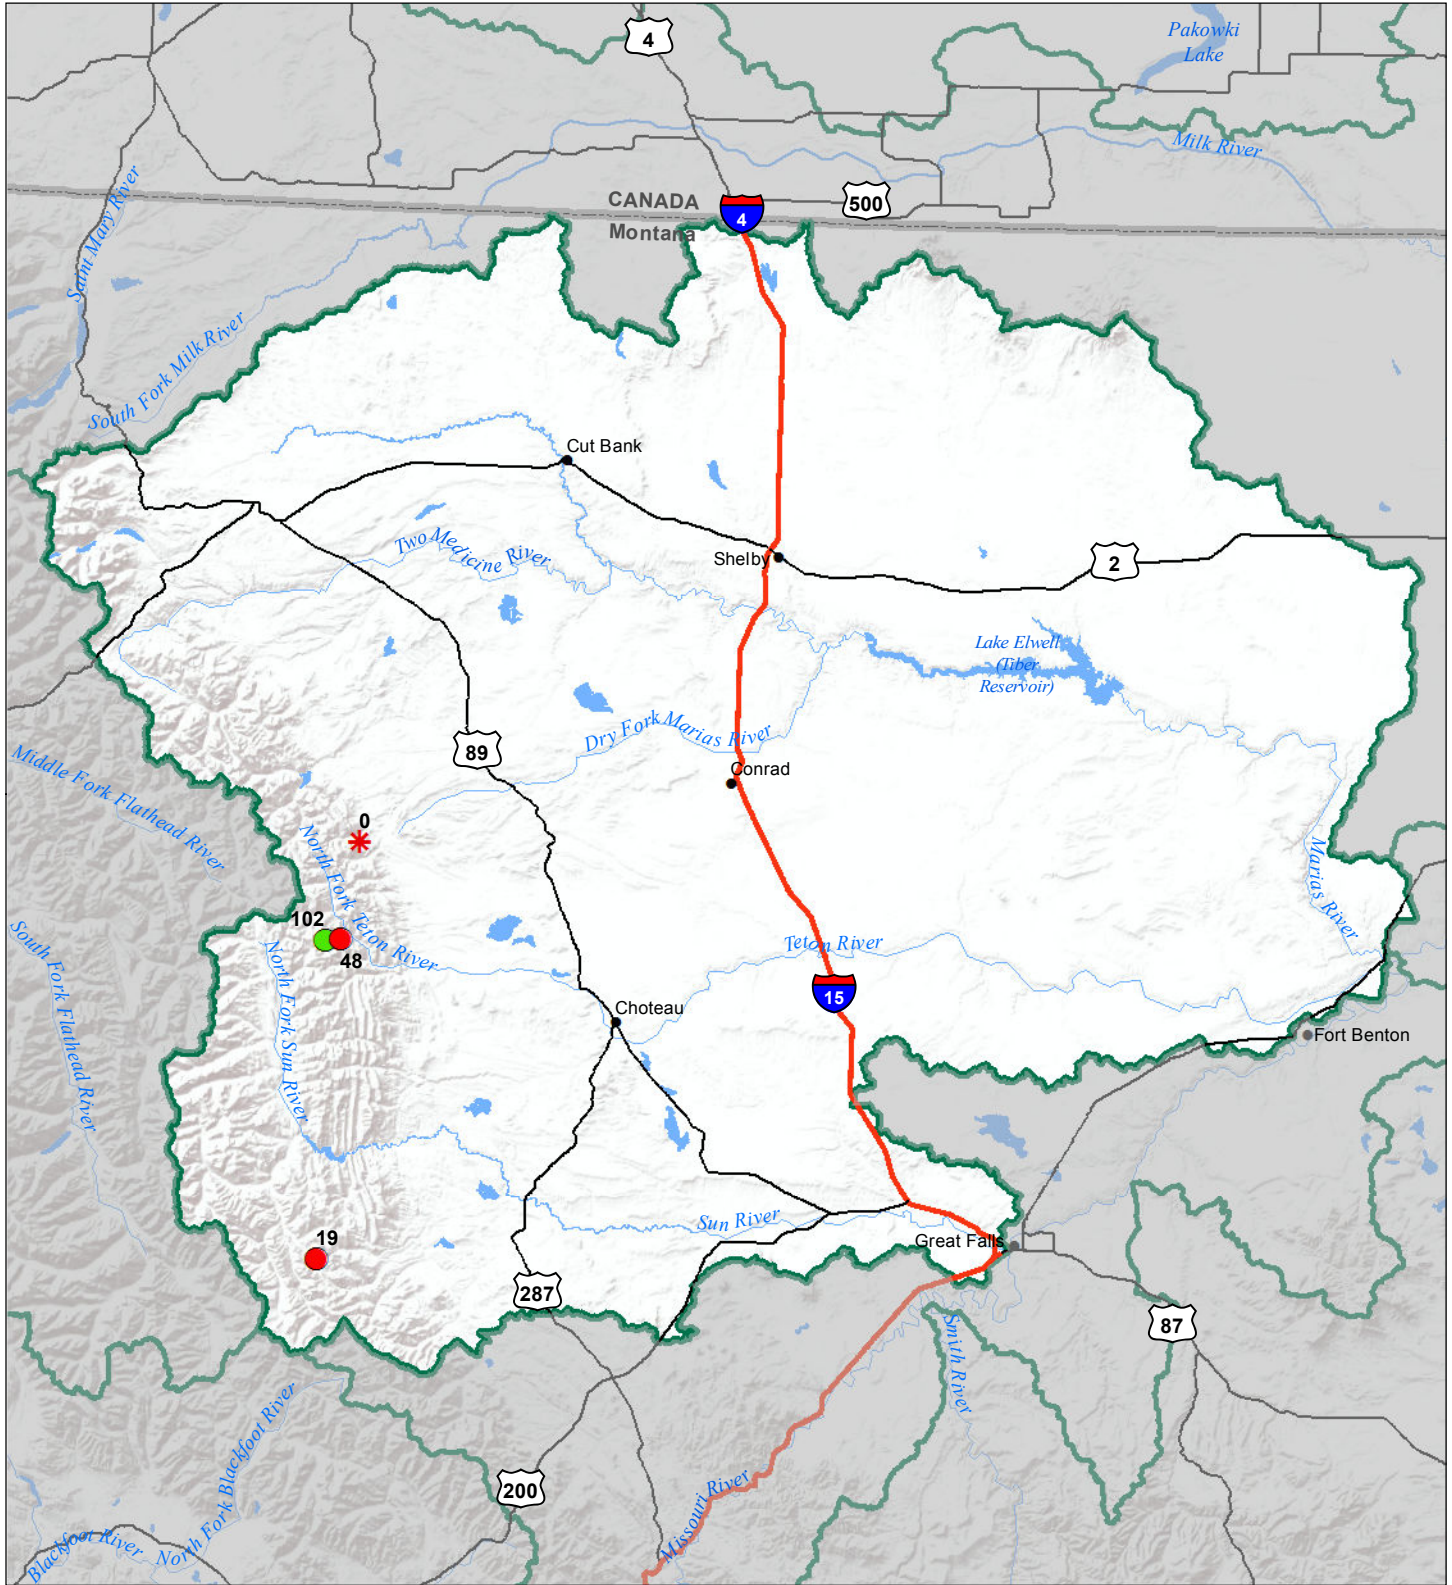

# Sun-Teton-Marias River Basin Snow Water Equivalent Percentage of Normal December 1, 2017

### Snow Water Equivalent Percent of Normal

**SNOTEL**

- > 150%
- 131 - 150%
- 111 - 130%
- 91 - 110%
- 71 - 90%
- 51 - 70%
- 1 - 50%
- 0%

**Snowcourse**

- ⊕ > 150%
- ⊕ 131 - 150%
- ⊕ 111 - 130%
- ⊕ 91 - 110%
- ⊕ 71 - 90%
- ⊕ 51 - 70%
- ⊕ 1 - 50%
- ⊕ 0%