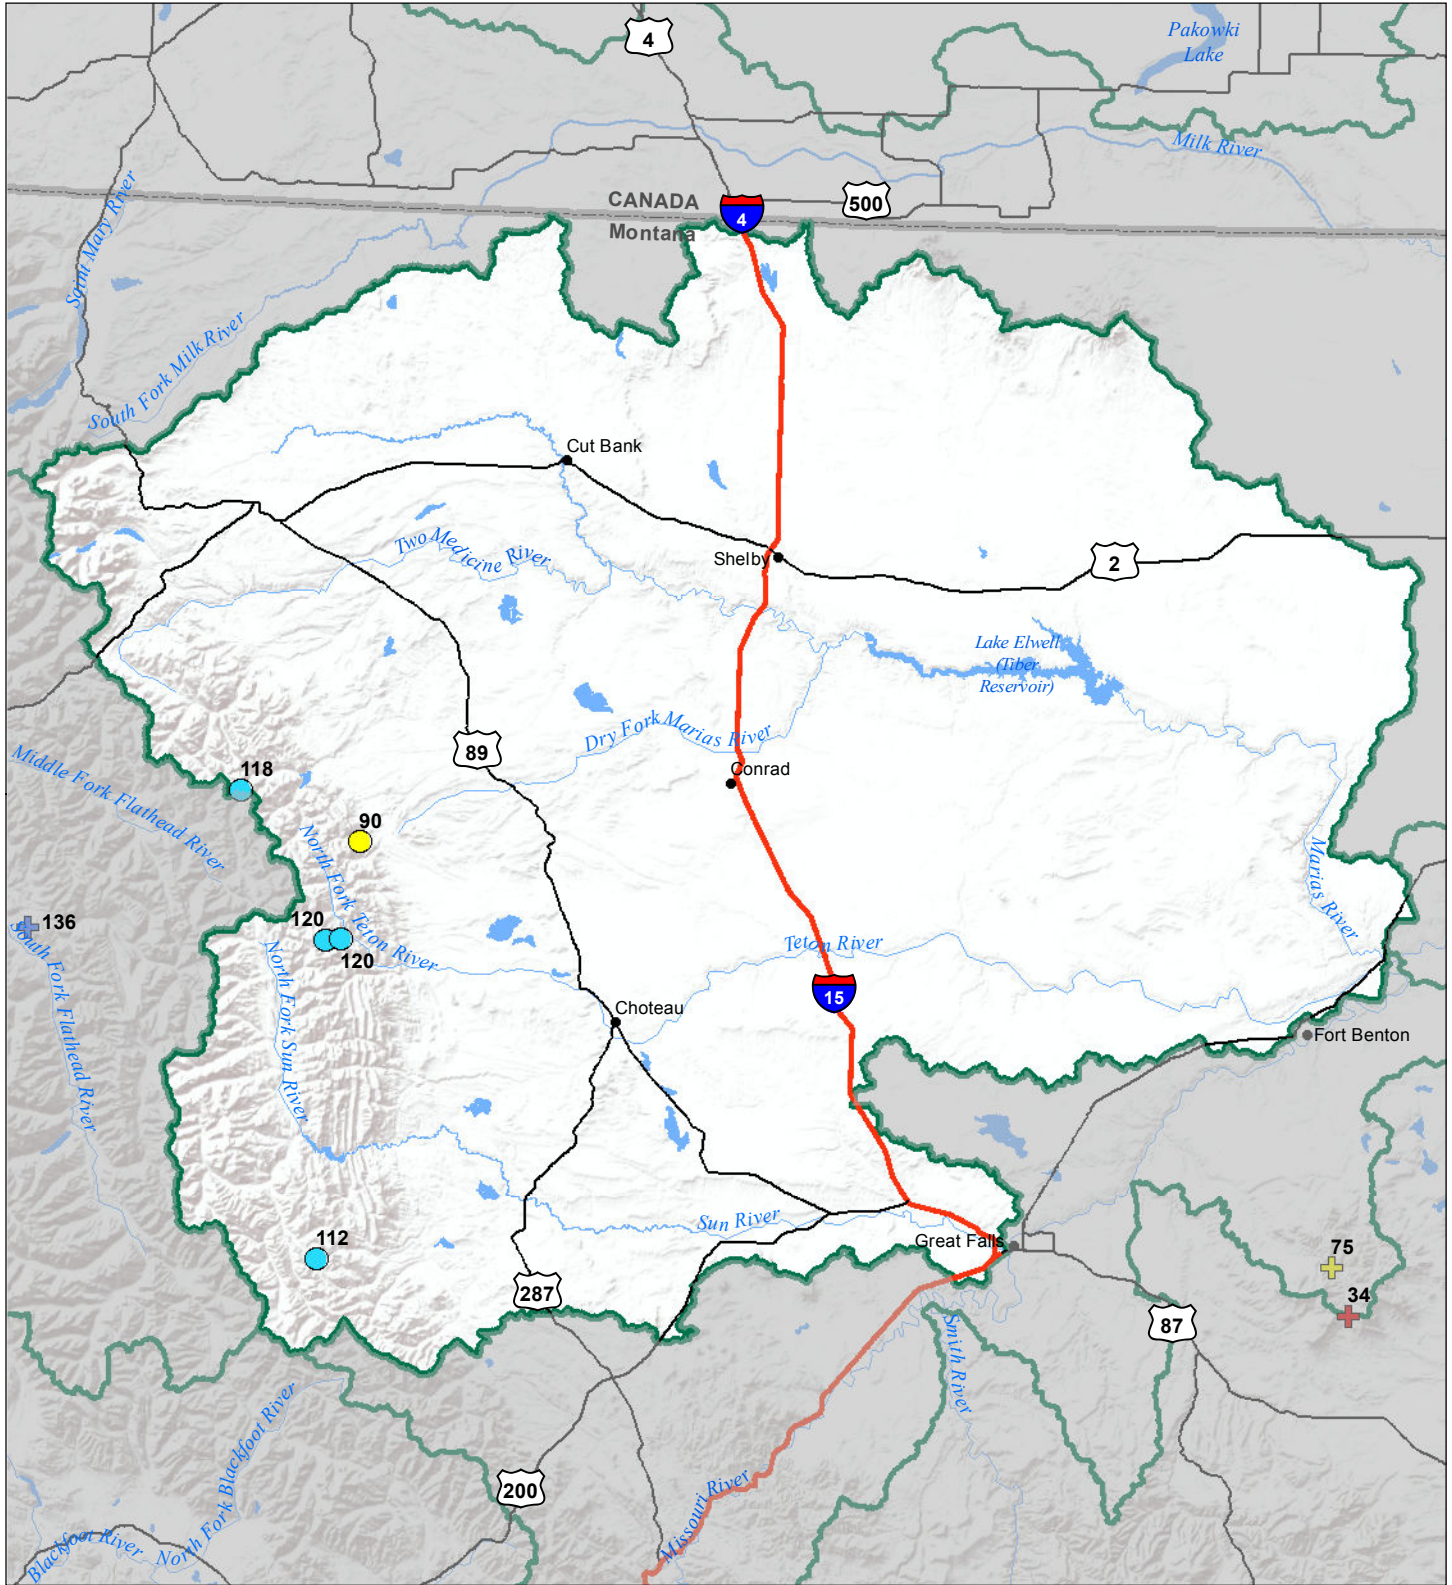

# Sun-Teton-Marias River Basin Snow Water Equivalent Percentage of Normal February 1, 2018

### Snow Water Equivalent Percent of Normal

**SNOTEL**

- > 150%
- 131 - 150%
- 111 - 130%
- 91 - 110%
- 71 - 90%
- 51 - 70%
- 1 - 50%
- \*

**Snowcourse**

- ⊕ > 150%
- ⊕ 131 - 150%
- ⊕ 111 - 130%
- ⊕ 91 - 110%
- ⊕ 71 - 90%
- ⊕ 51 - 70%
- ⊕ 1 - 50%
- ⊕ \*