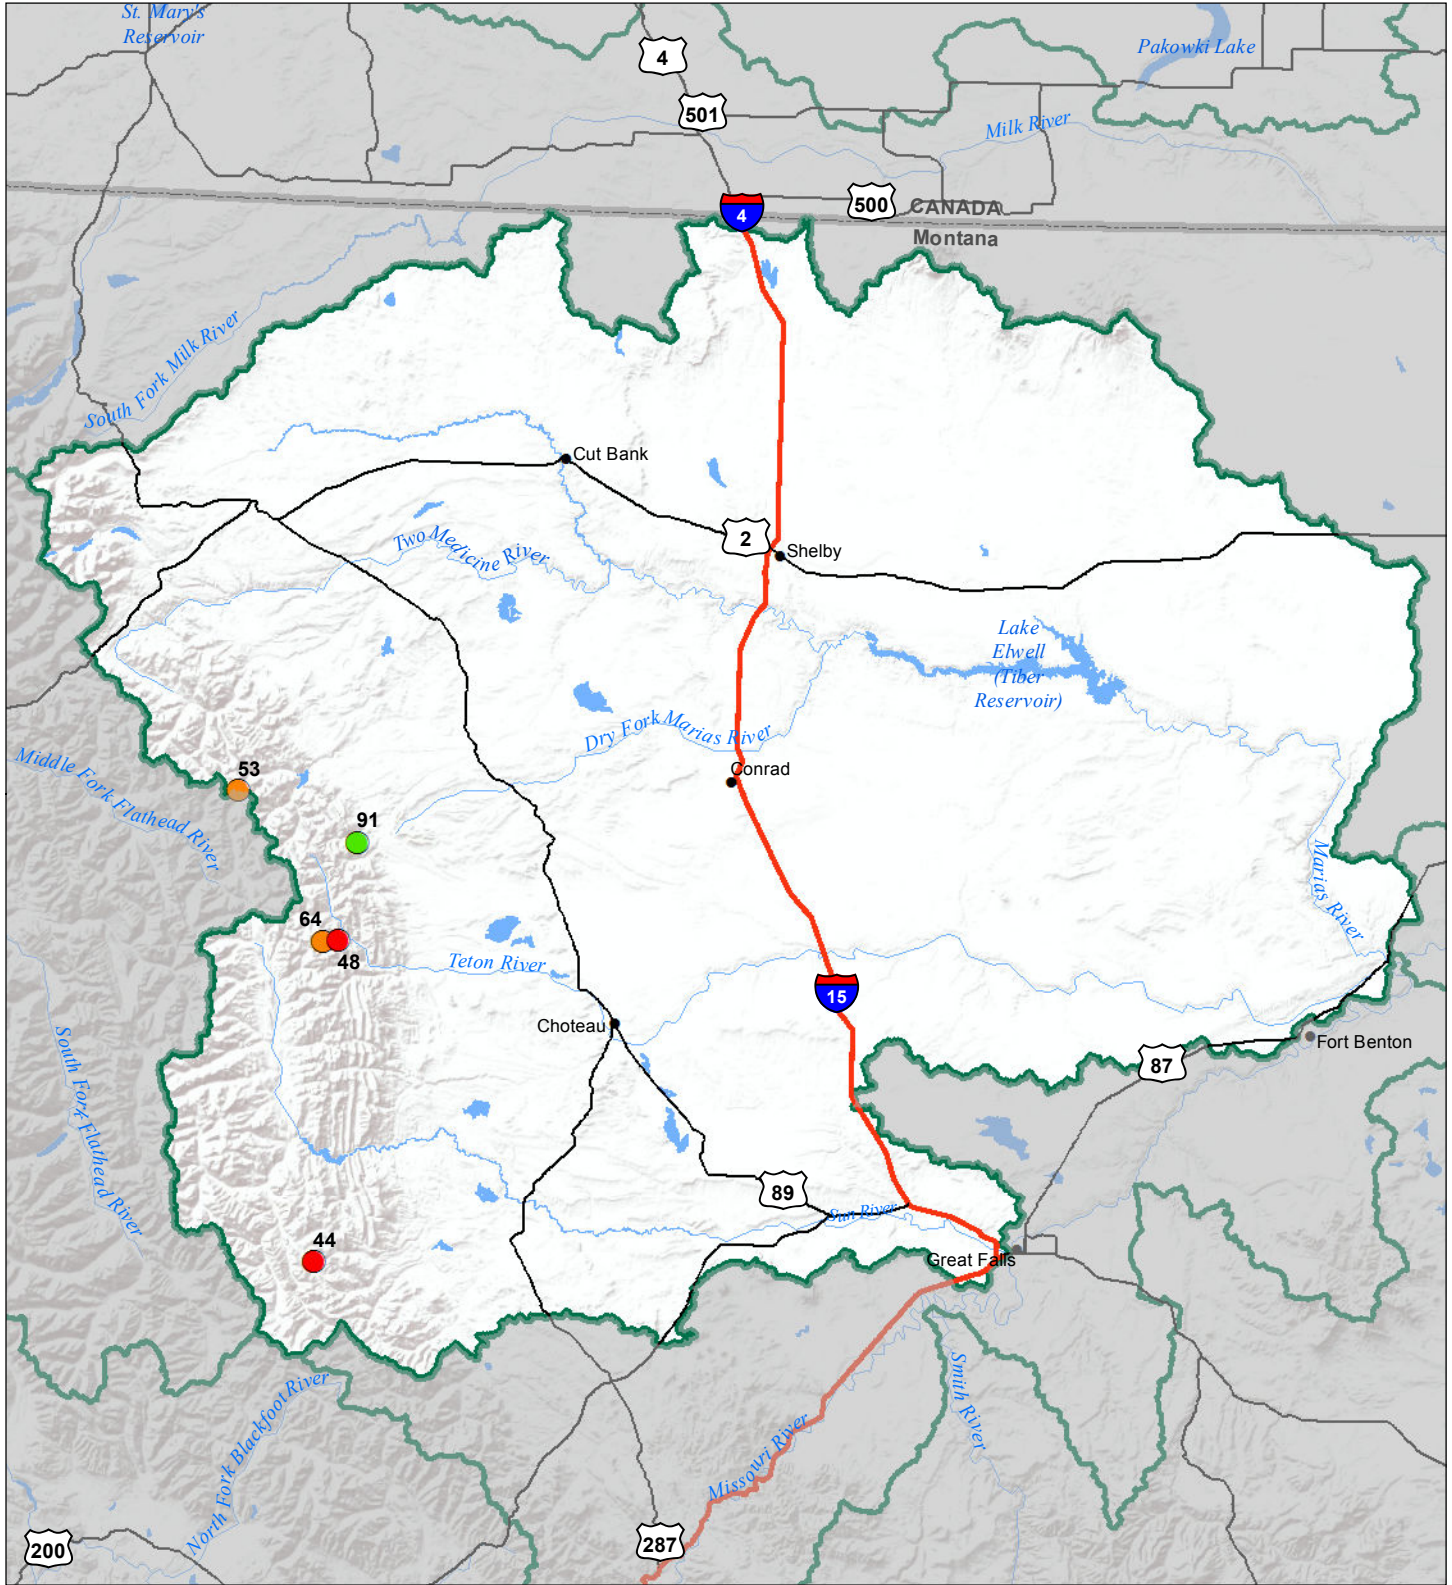

Sun-Teton-Marias River Basin Snow Water Equivalent Percentage of Normal December 1, 2018

Snow Water Equivalent Percent of Normal

SNOTEL

- > 150%
- 131 - 150%
- 111 - 130%
- 91 - 110%
- 71 - 90%
- 51 - 70%
- 1 - 50%
- *

Snowcourse

- ⊕ > 150%
- ⊕ 131 - 150%
- ⊕ 111 - 130%
- ⊕ 91 - 110%
- ⊕ 71 - 90%
- ⊕ 51 - 70%
- ⊕ 1 - 50%
- ⊕ *