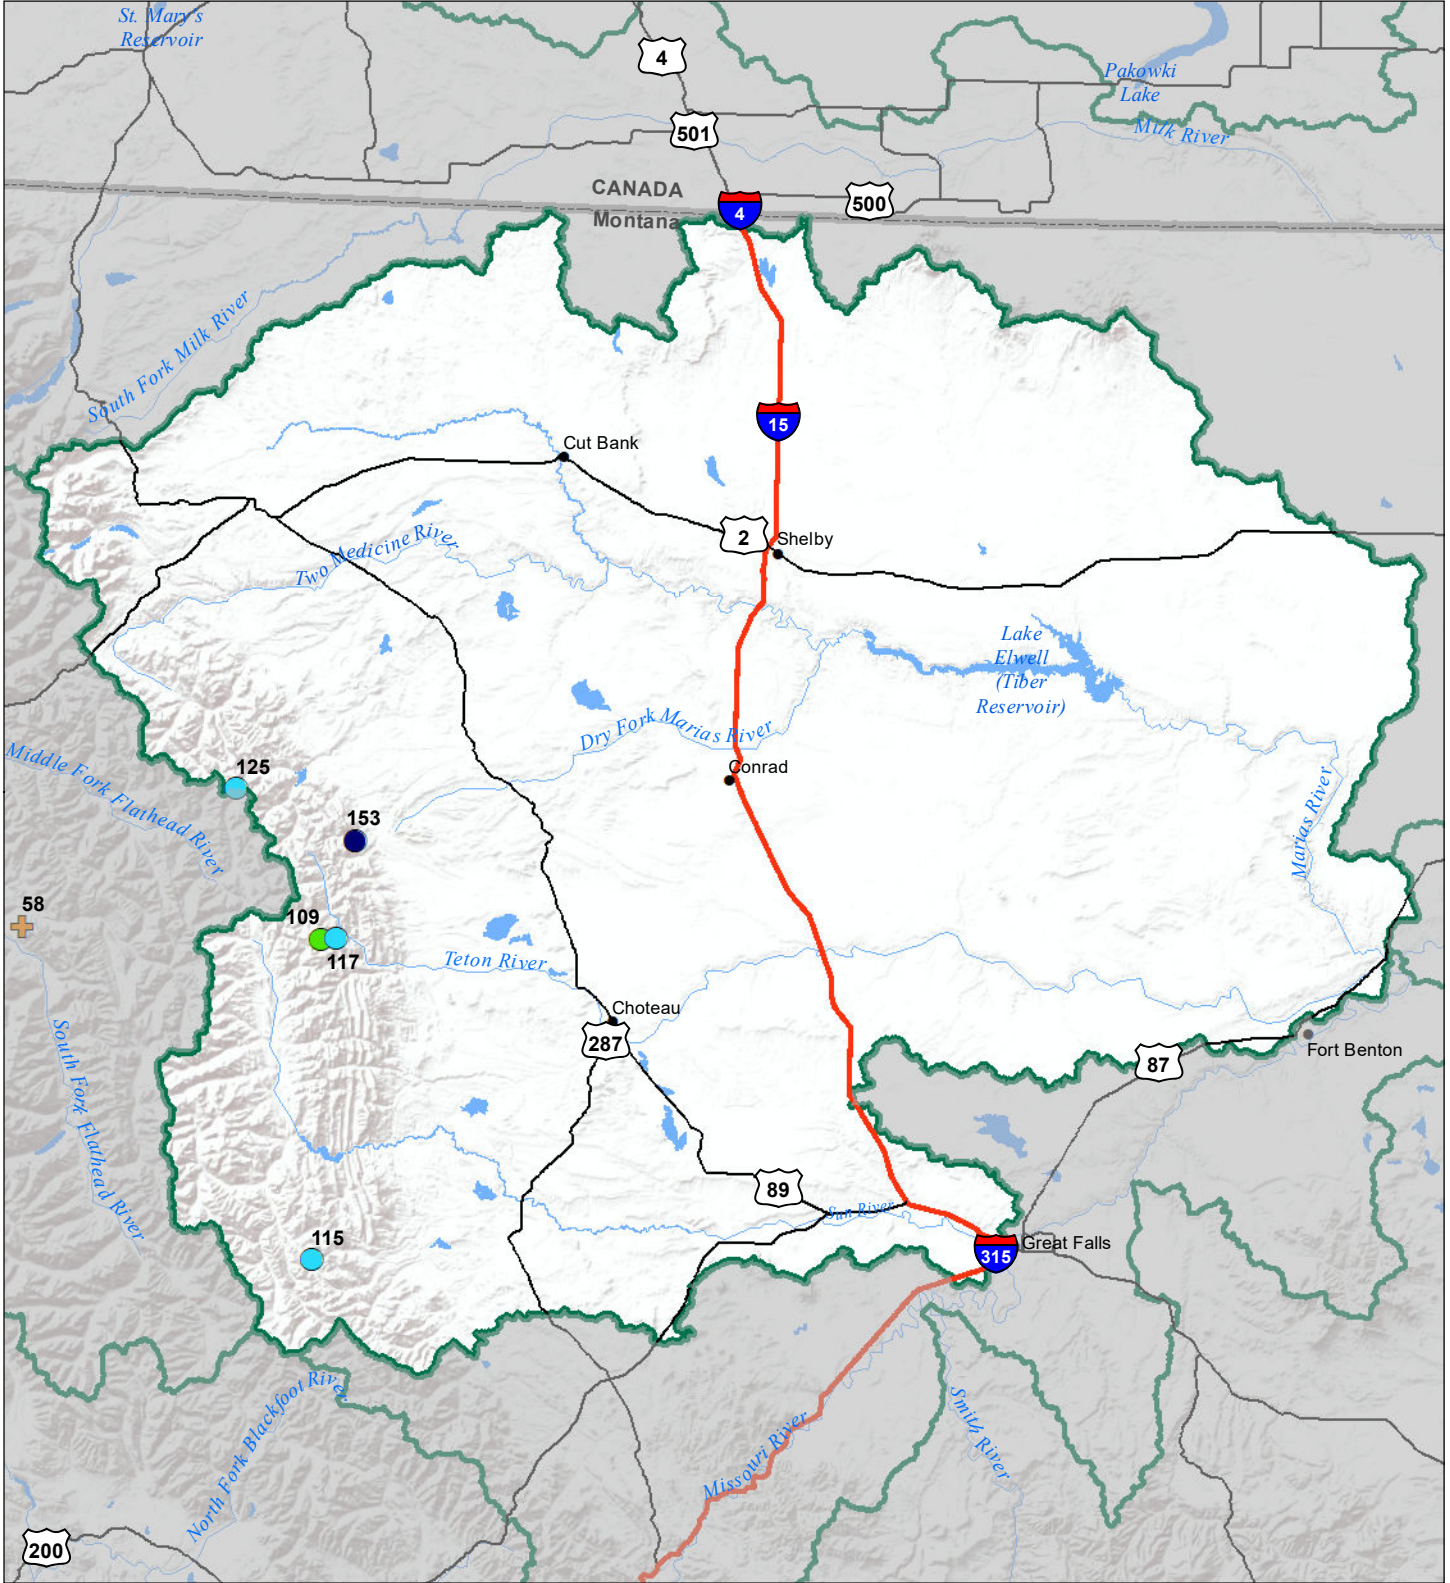

# Sun-Teton-Marias River Basin Snow Water Equivalent Percentage of Normal January 1, 2020

### Snow Water Equivalent Percent of Normal

**SNOTEL**

- > 150%
- 131 - 150%
- 111 - 130%
- 91 - 110%
- 71 - 90%
- 51 - 70%
- 1 - 50%
- \*

**Snowcourse**

- ⊕ > 150%
- ⊕ 131 - 150%
- ⊕ 111 - 130%
- ⊕ 91 - 110%
- ⊕ 71 - 90%
- ⊕ 51 - 70%
- ⊕ 1 - 50%
- ⊕ \*