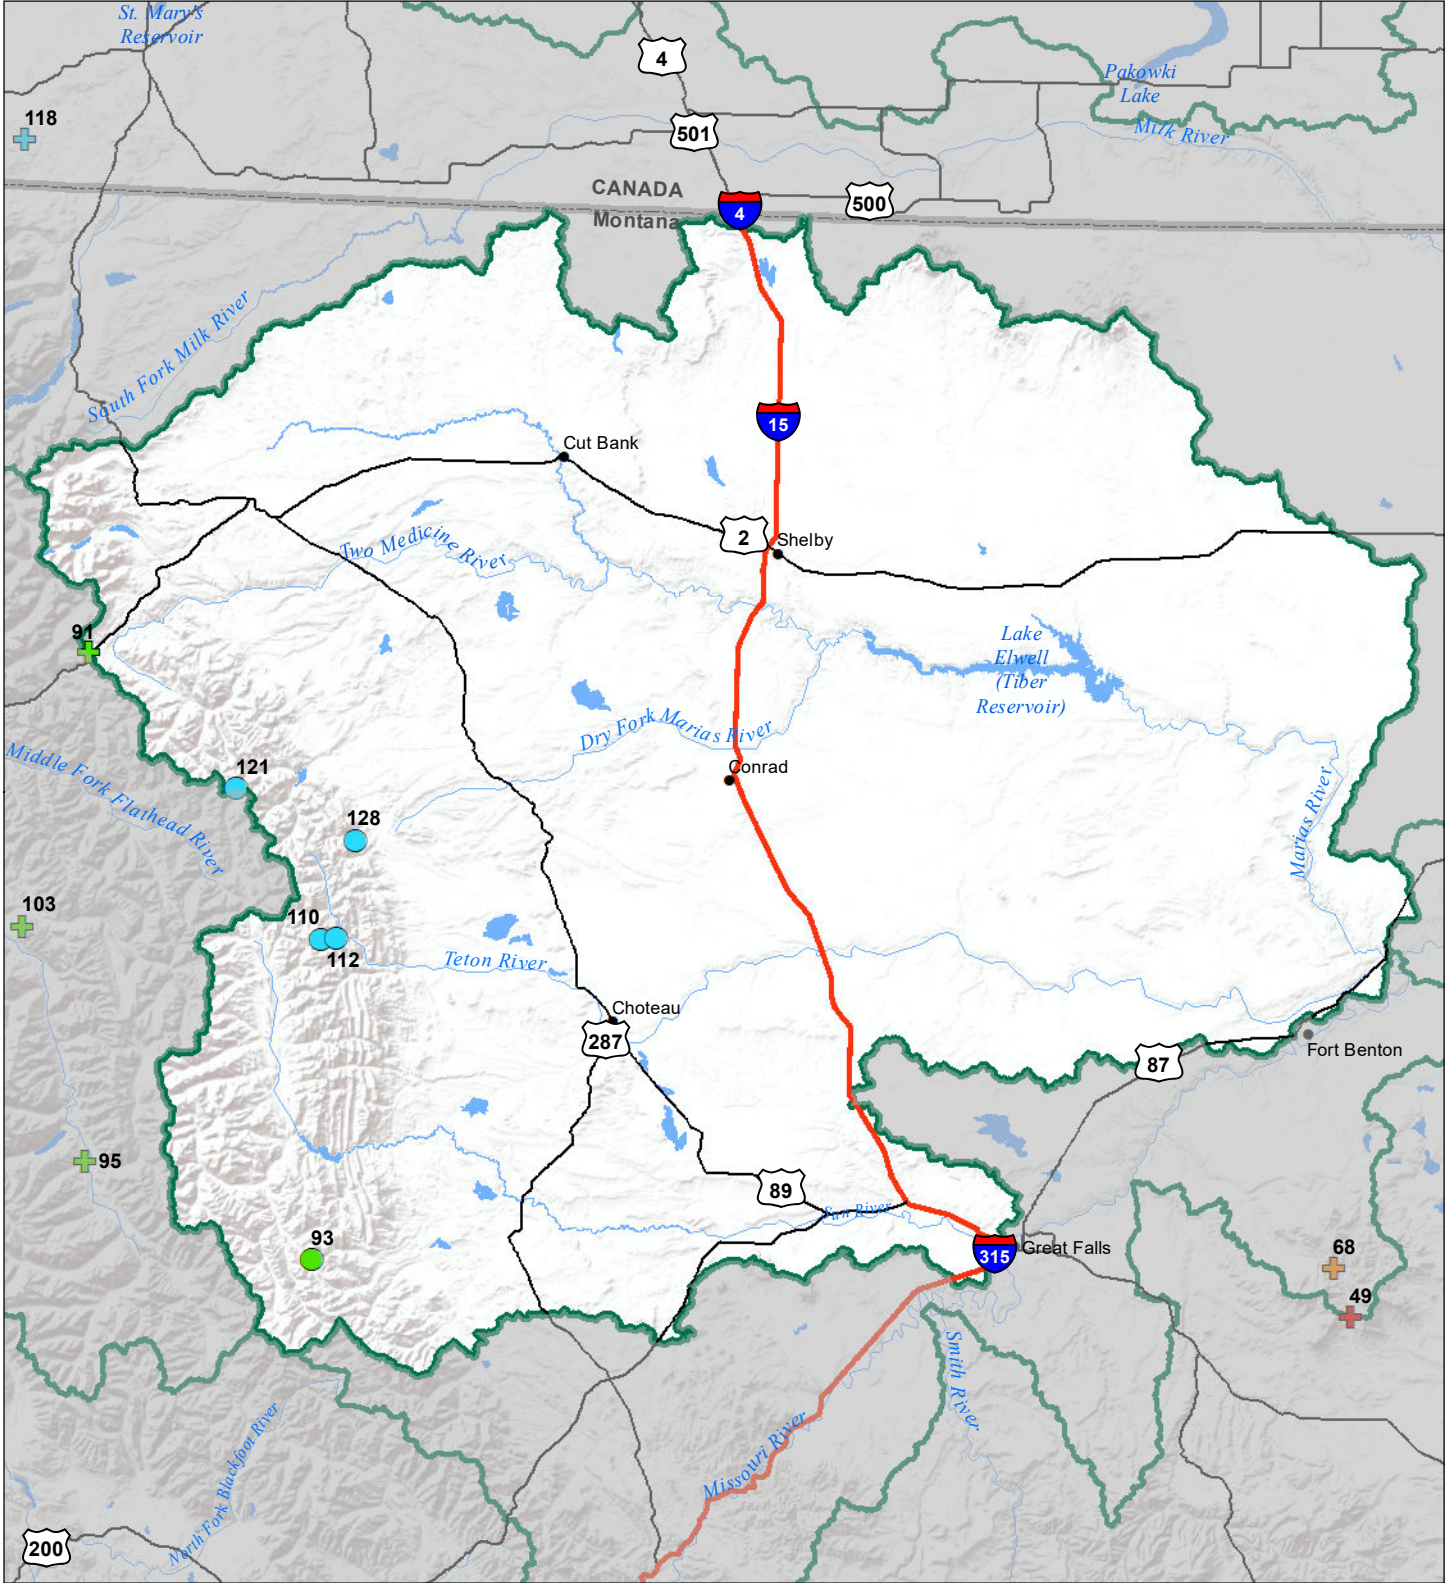

# Sun-Teton-Marias River Basin Snow Water Equivalent Percentage of Normal February 1, 2020

## Snow Water Equivalent Percent of Normal

### SNOTEL

- > 150%
- 131 - 150%
- 111 - 130%
- 91 - 110%
- 71 - 90%
- 51 - 70%
- 1 - 50%
- \*