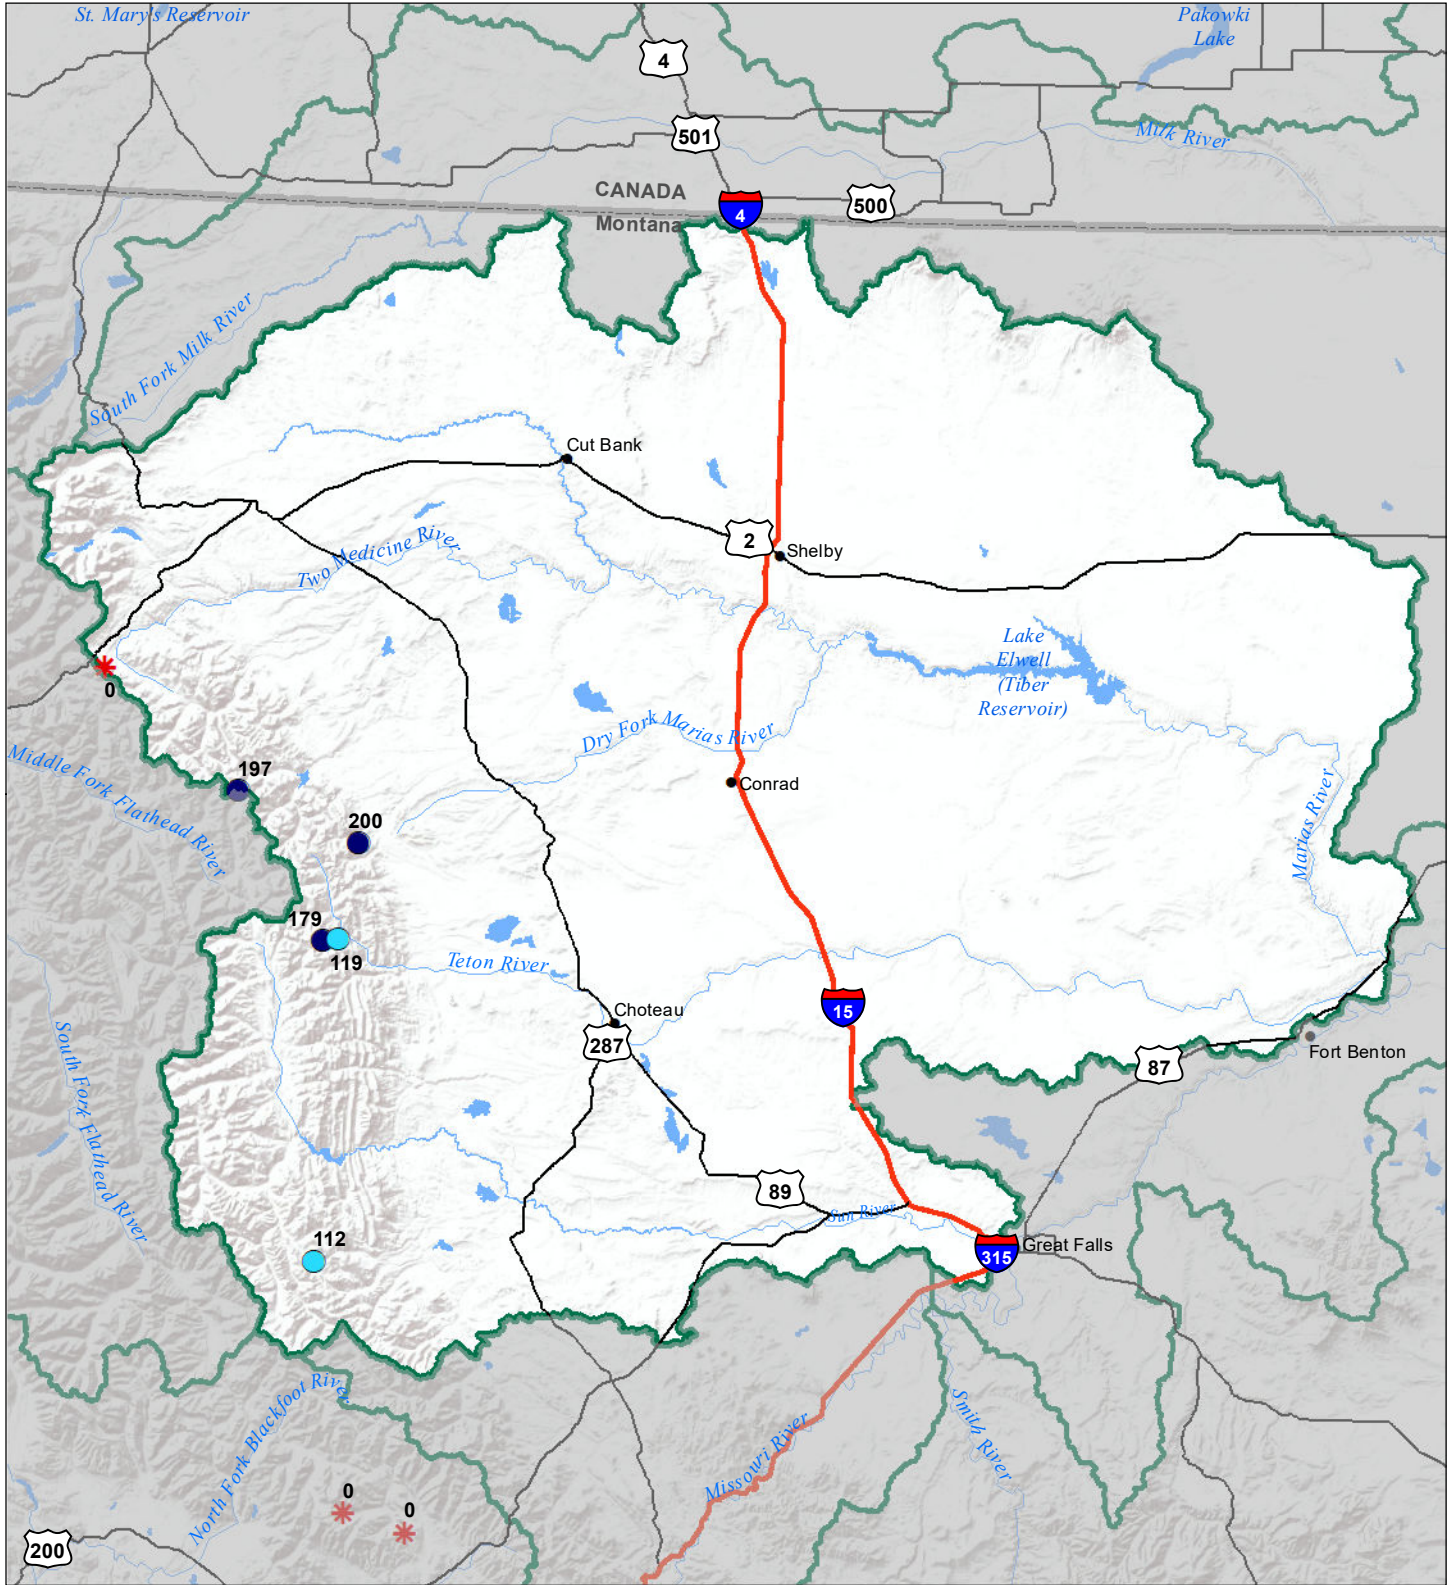

Sun-Teton-Marias River Basin Snow Water Equivalent Percentage of Normal December 1, 2020

Snow Water Equivalent Percent of Normal

SNOTEL

- > 150%
- 131 - 150%
- 111 - 130%
- 91 - 110%
- 71 - 90%
- 51 - 70%
- 1 - 50%
- * 0%

Snowcourse

- + > 150%
- + 131 - 150%
- + 111 - 130%
- + 91 - 110%
- + 71 - 90%
- + 51 - 70%
- + 1 - 50%
- * 0%