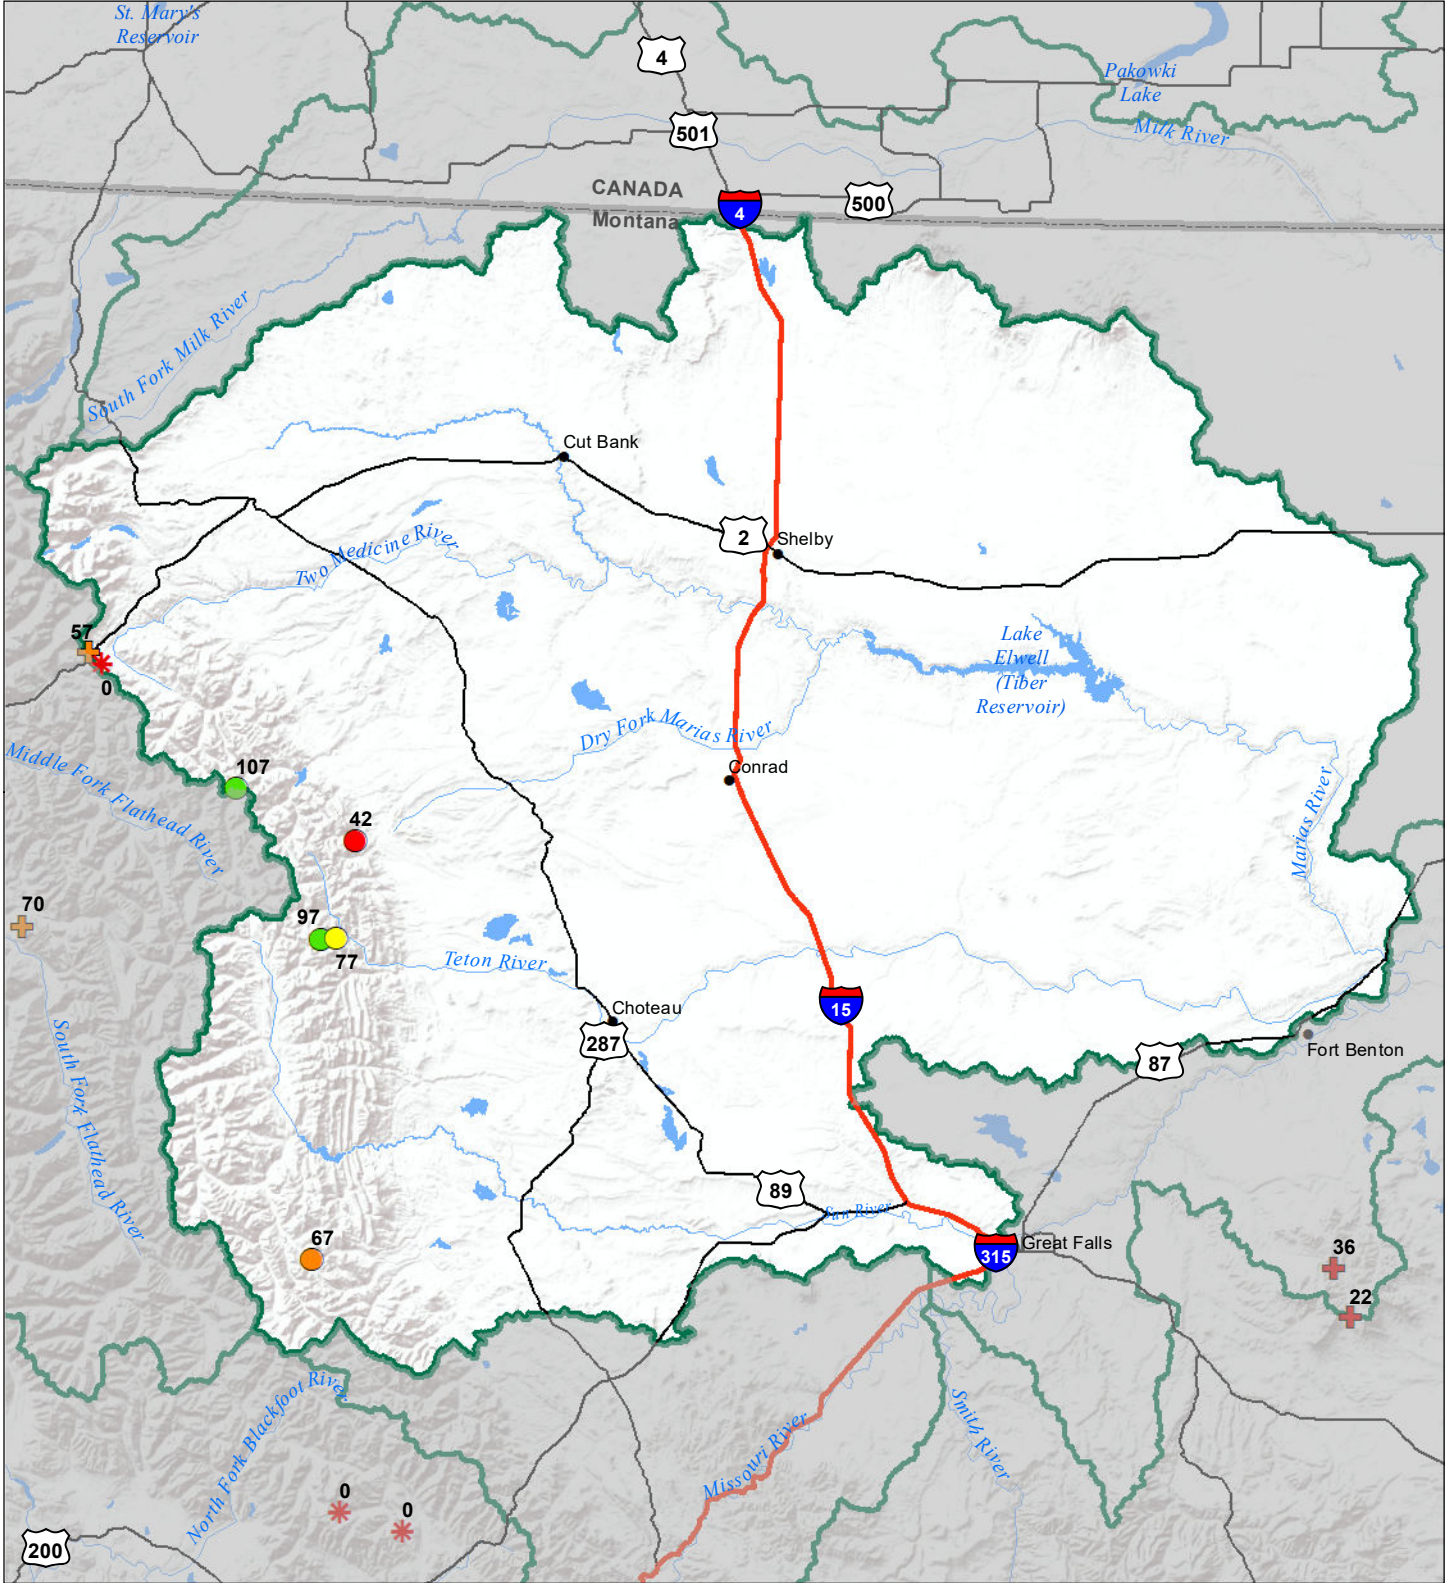

# Sun-Teton-Marias River Basin Snow Water Equivalent Percentage of Normal February 1, 2021

### Snow Water Equivalent Percent of Normal

**SNOTEL**

- > 150%
- 131 - 150%
- 111 - 130%
- 91 - 110%
- 71 - 90%
- 51 - 70%
- 1 - 50%
- \* 0%

**Snowcourse**

- ⊕ > 150%
- ⊕ 131 - 150%
- ⊕ 111 - 130%
- ⊕ 91 - 110%
- ⊕ 71 - 90%
- ⊕ 51 - 70%
- ⊕ 1 - 50%
- \* 0%