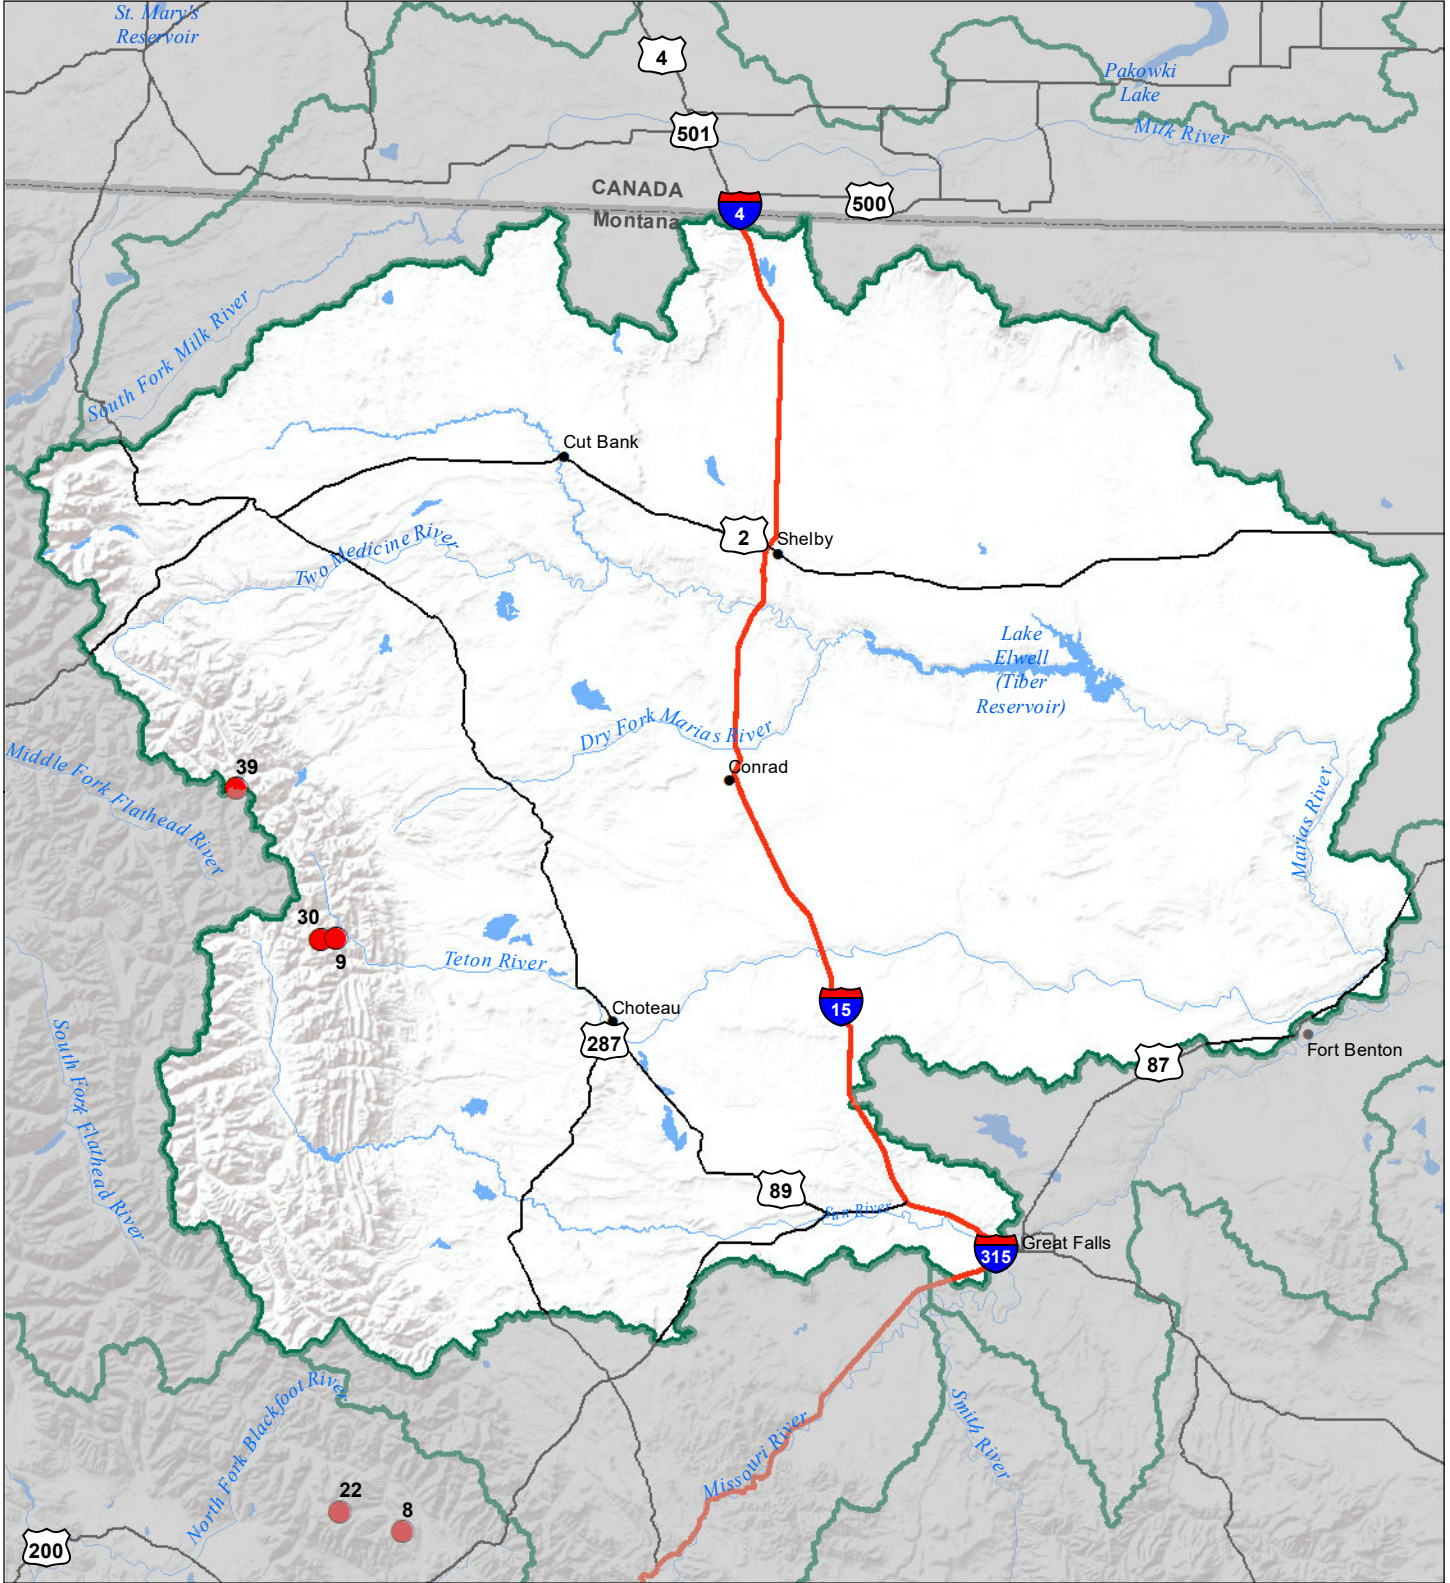

Sun-Teton-Marias River Basin Snow Water Equivalent Percentage of Normal December 1, 2021

Snow Water Equivalent Percent of Normal

SNOTEL

- > 150%
- 131 - 150%
- 111 - 130%
- 91 - 110%
- 71 - 90%
- 51 - 70%
- 1 - 50%
- *

Snowcourse

- ⊕ > 150%
- ⊕ 131 - 150%
- ⊕ 111 - 130%
- ⊕ 91 - 110%
- ⊕ 71 - 90%
- ⊕ 51 - 70%
- ⊕ 1 - 50%
- ⊕ *