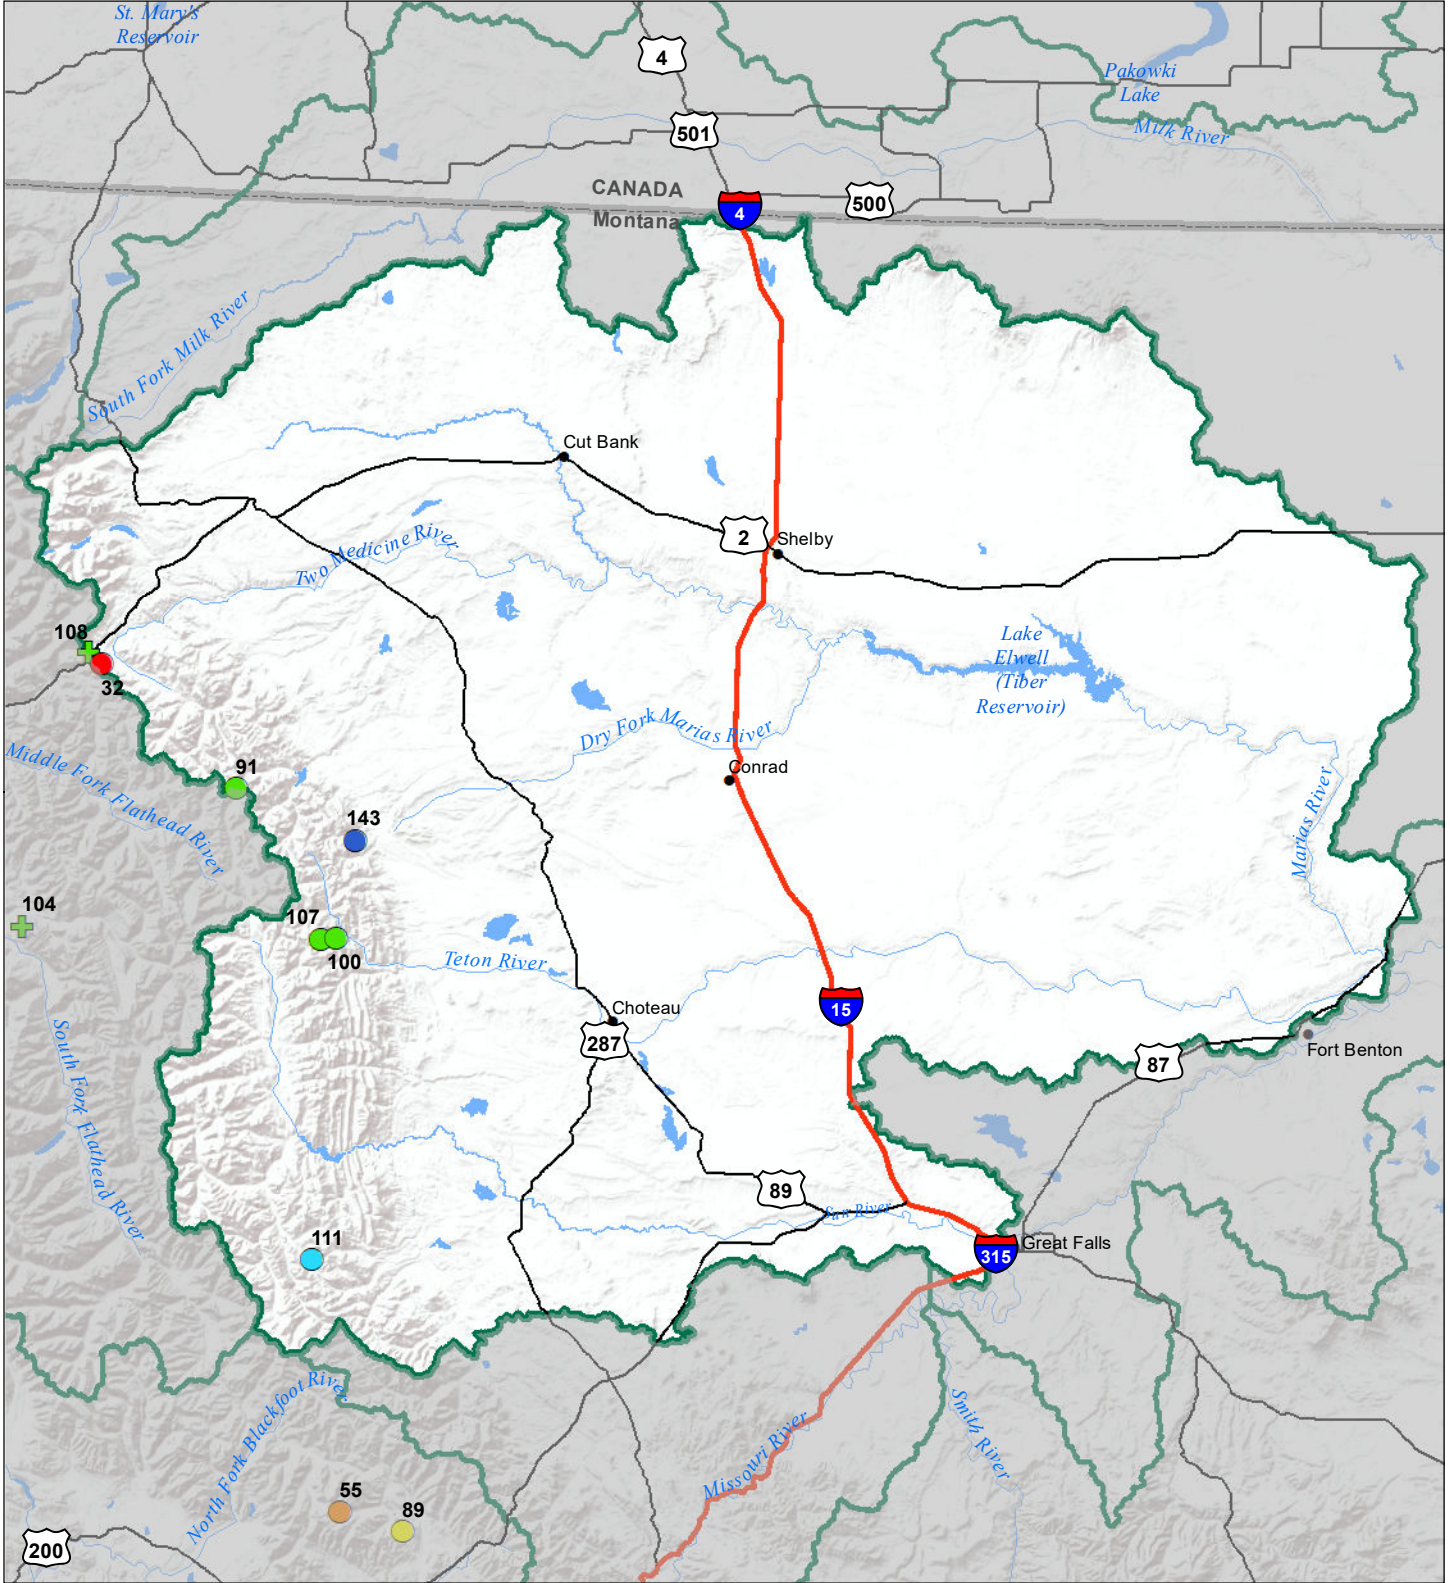

# Sun-Teton-Marias River Basin Snow Water Equivalent Percentage of Normal January 1, 2022

### Snow Water Equivalent Percent of Normal

**SNOTEL**

- > 150%
- 131 - 150%
- 111 - 130%
- 91 - 110%
- 71 - 90%
- 51 - 70%
- 1 - 50%
- \* 0%

**Snowcourse**

- ⊕ > 150%
- ⊕ 131 - 150%
- ⊕ 111 - 130%
- ⊕ 91 - 110%
- ⊕ 71 - 90%
- ⊕ 51 - 70%
- ⊕ 1 - 50%
- \* 0%