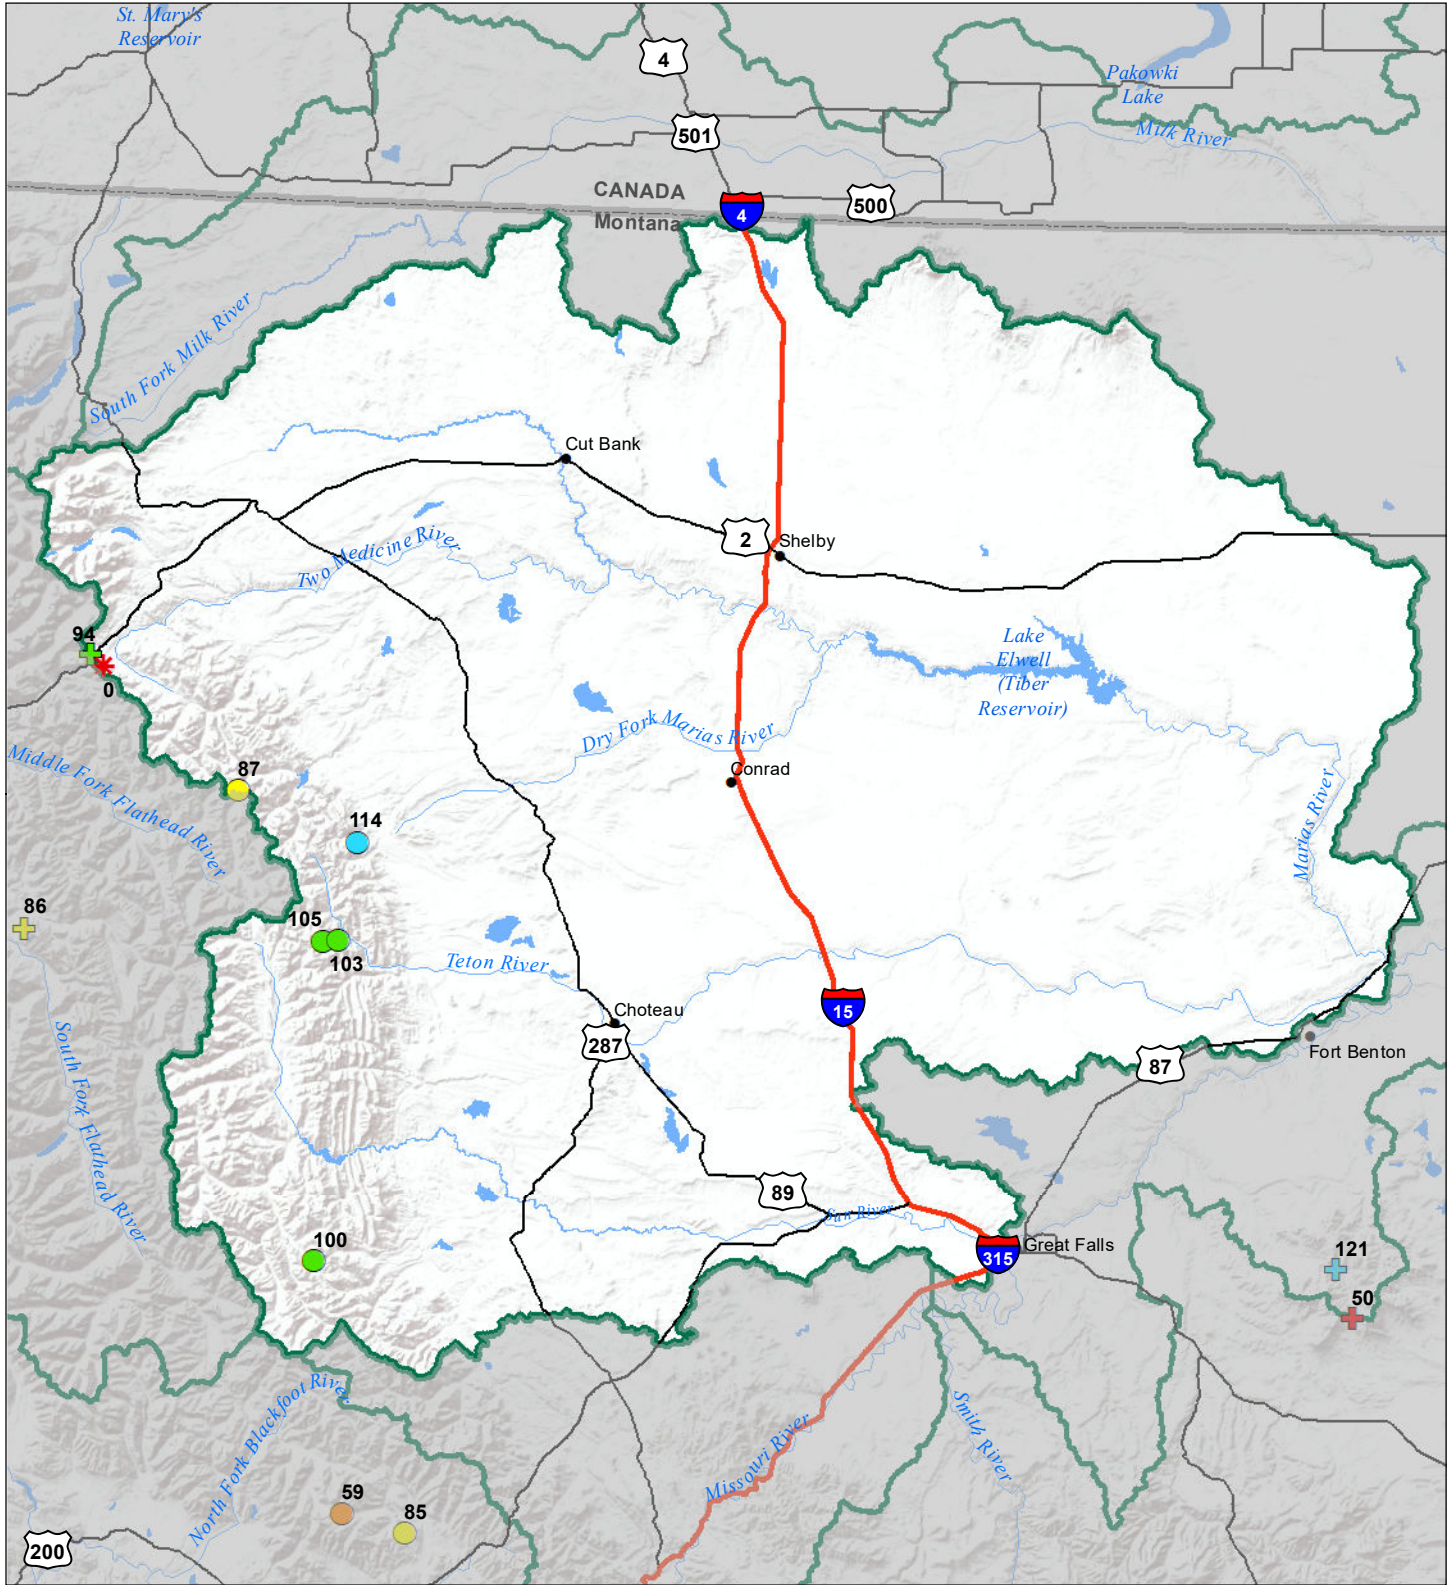

Sun-Teton-Marias River Basin Snow Water Equivalent Percentage of Normal February 1, 2022

Snow Water Equivalent Percent of Normal

SNOTEL

- > 150%
- 131 - 150%
- 111 - 130%
- 91 - 110%
- 71 - 90%
- 51 - 70%
- 1 - 50%
- 0%

Snowcourse

- ⊕ > 150%
- ⊕ 131 - 150%
- ⊕ 111 - 130%
- ⊕ 91 - 110%
- ⊕ 71 - 90%
- ⊕ 51 - 70%
- ⊕ 1 - 50%
- ⊕ 0%