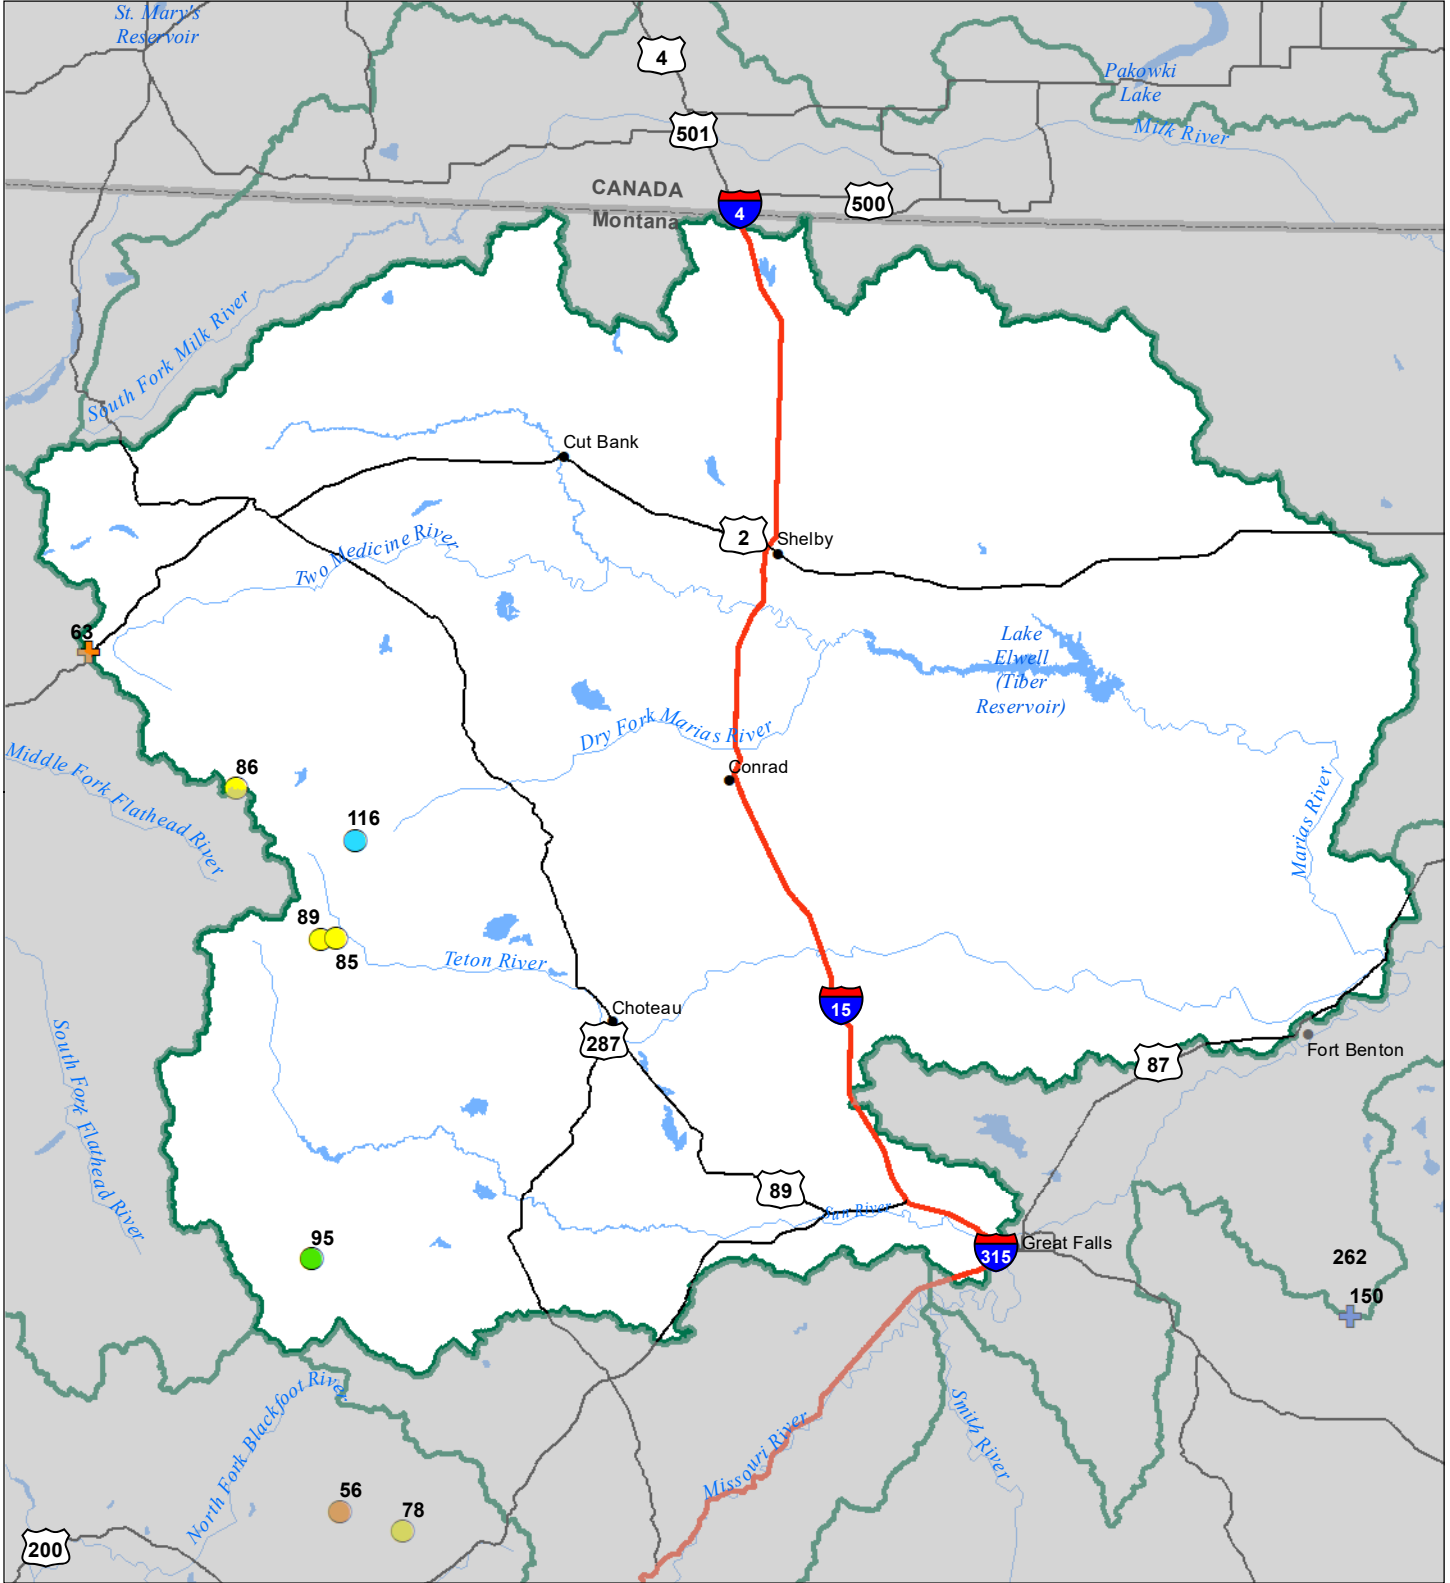

Sun-Teton-Marias River Basin Snow Water Equivalent Percentage of Normal February 1, 2023

Snow Water Equivalent Percent of Normal

SNOTEL

- > 150%
- 131 - 150%
- 111 - 130%
- 91 - 110%
- 71 - 90%
- 51 - 70%
- 1 - 50%
- * 0%

Snowcourse

- ⊕ > 150%
- ⊕ 131 - 150%
- ⊕ 111 - 130%
- ⊕ 91 - 110%
- ⊕ 71 - 90%
- ⊕ 51 - 70%
- ⊕ 1 - 50%
- * 0%