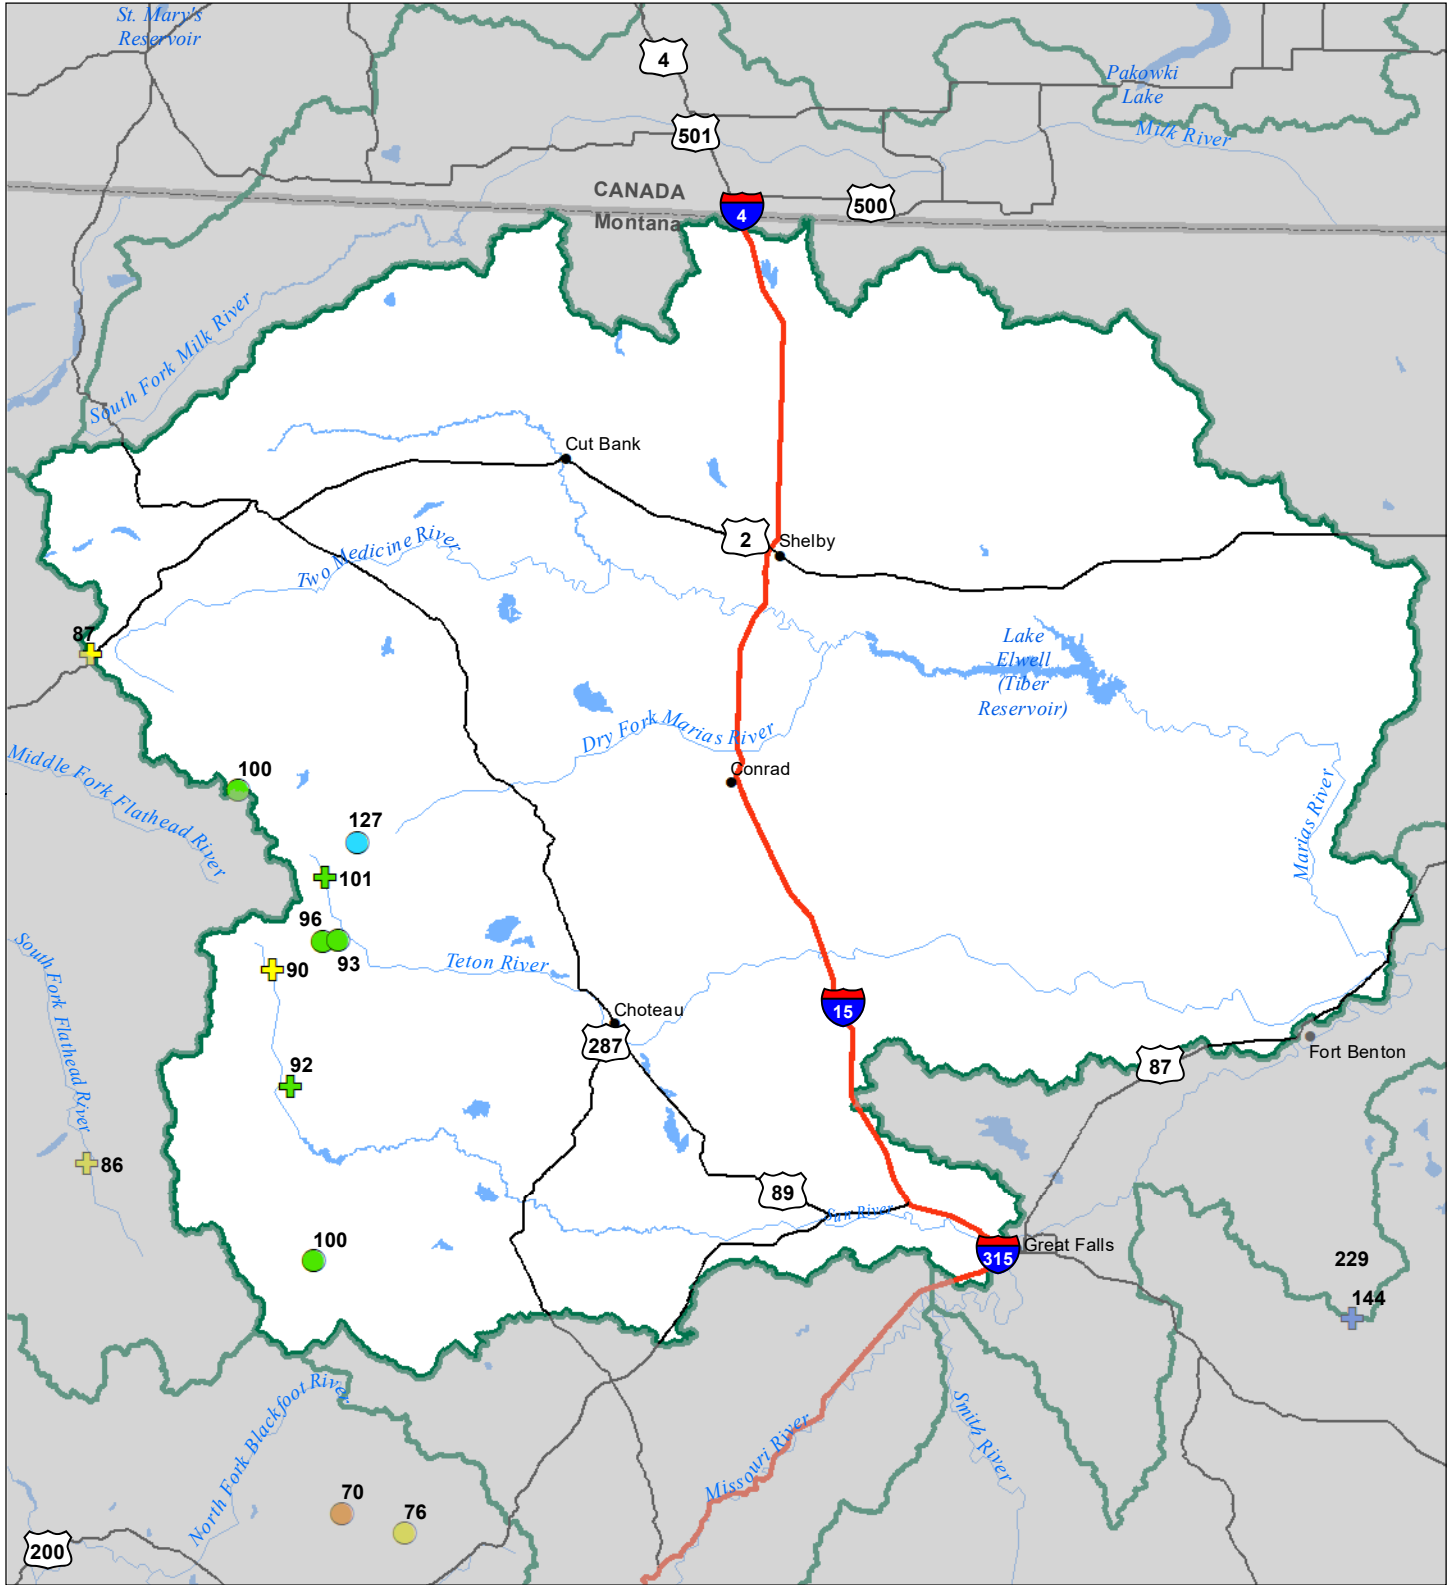

Sun-Teton-Marias River Basin Snow Water Equivalent Percentage of Normal March 1, 2023

Snow Water Equivalent Percent of Normal

SNOTEL

- > 150%
- 131 - 150%
- 111 - 130%
- 91 - 110%
- 71 - 90%
- 51 - 70%
- 1 - 50%
- 0%

Snowcourse

- ⊕ > 150%
- ⊕ 131 - 150%
- ⊕ 111 - 130%
- ⊕ 91 - 110%
- ⊕ 71 - 90%
- ⊕ 51 - 70%
- ⊕ 1 - 50%
- ⊕ 0%