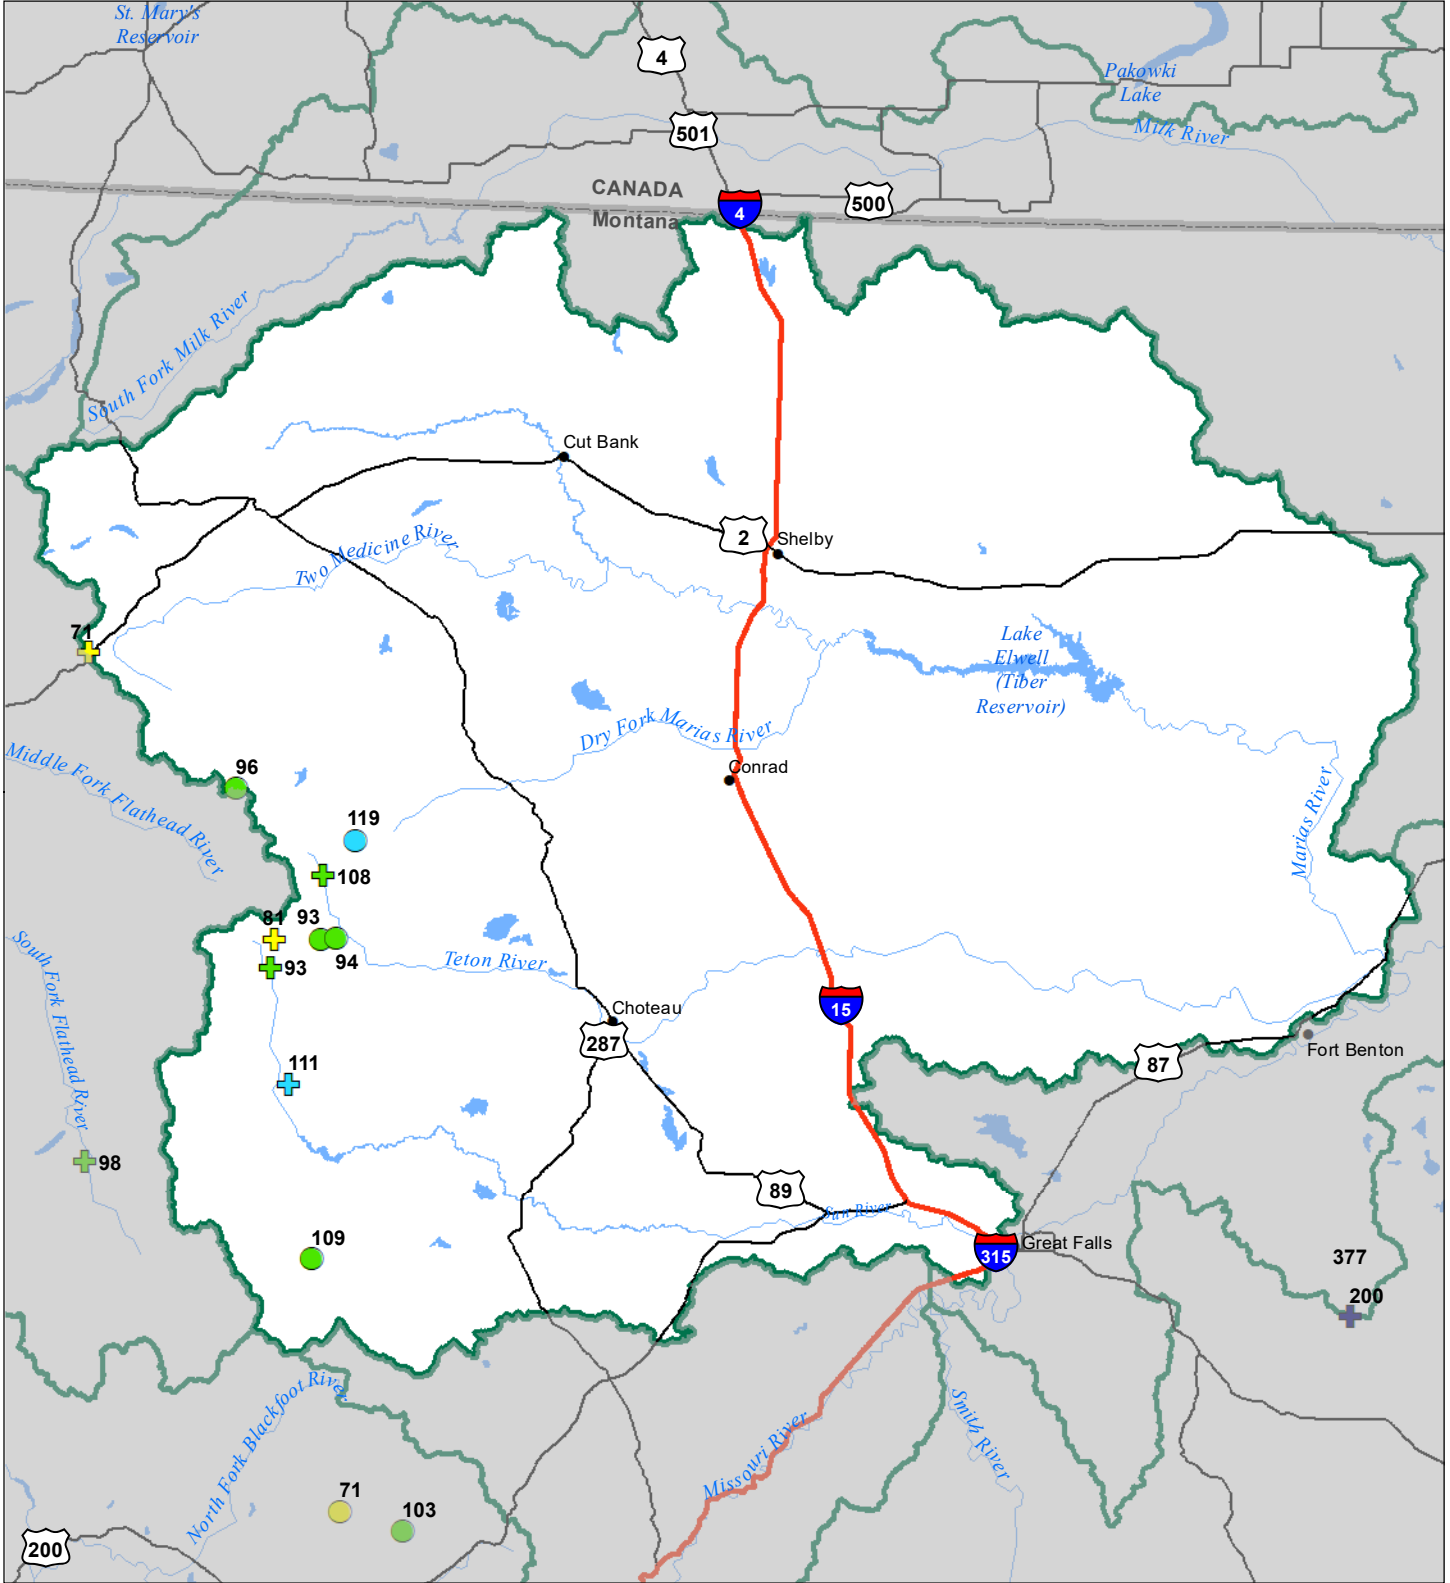

Sun-Teton-Marias River Basin Snow Water Equivalent Percentage of Normal April 1, 2023

Snow Water Equivalent Percent of Normal

SNOTEL

- > 150%
- 131 - 150%
- 111 - 130%
- 91 - 110%
- 71 - 90%
- 51 - 70%
- 1 - 50%
- *

Snowcourse

- ⊕ > 150%
- ⊕ 131 - 150%
- ⊕ 111 - 130%
- ⊕ 91 - 110%
- ⊕ 71 - 90%
- ⊕ 51 - 70%
- ⊕ 1 - 50%
- ⊕ *