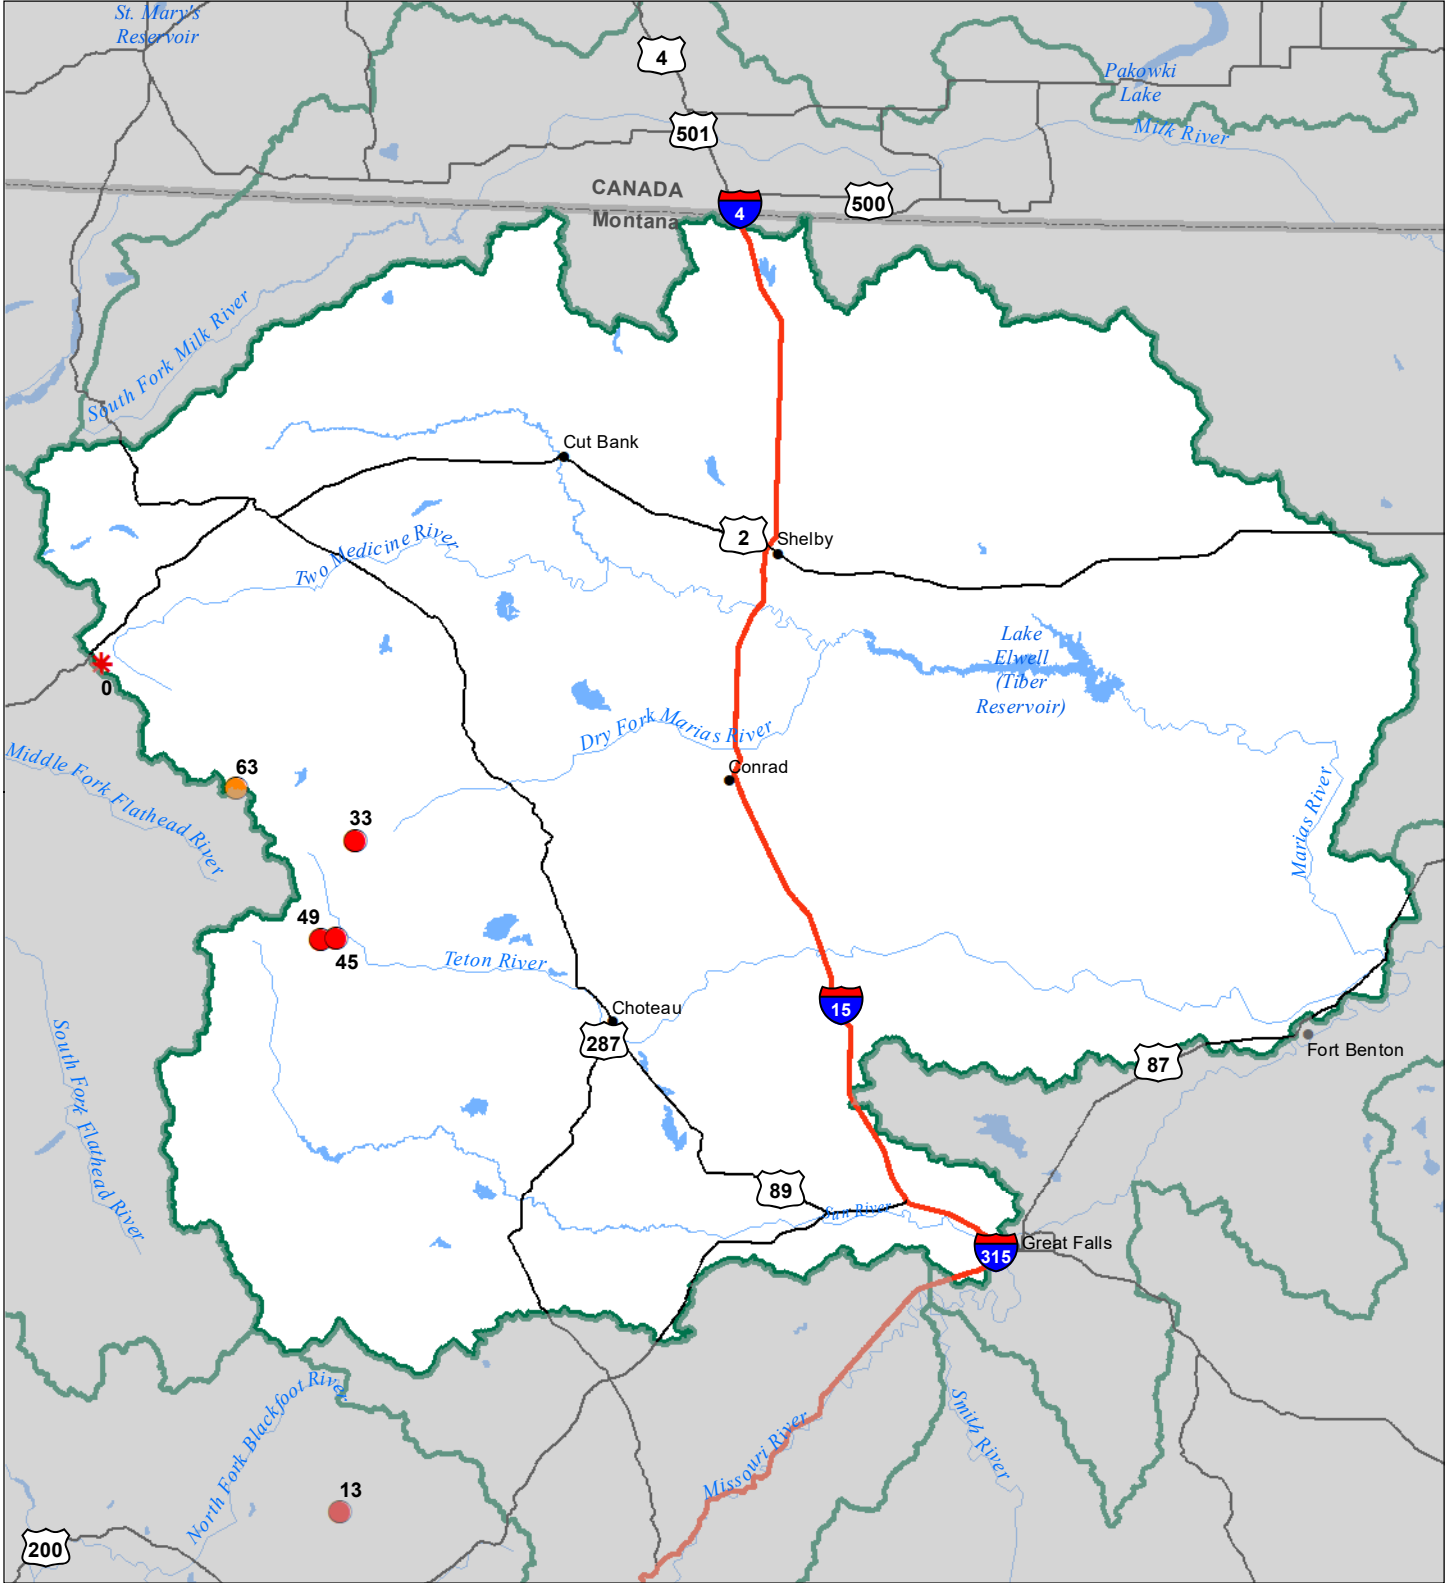

Sun-Teton-Marias River Basin Snow Water Equivalent Percentage of Normal December 1, 2023

Snow Water Equivalent Percent of Normal

SNOTEL

- > 150%
- 131 - 150%
- 111 - 130%
- 91 - 110%
- 71 - 90%
- 51 - 70%
- 1 - 50%
- * 0%

Snowcourse

- ⊕ > 150%
- ⊕ 131 - 150%
- ⊕ 111 - 130%
- ⊕ 91 - 110%
- ⊕ 71 - 90%
- ⊕ 51 - 70%
- ⊕ 1 - 50%
- * 0%