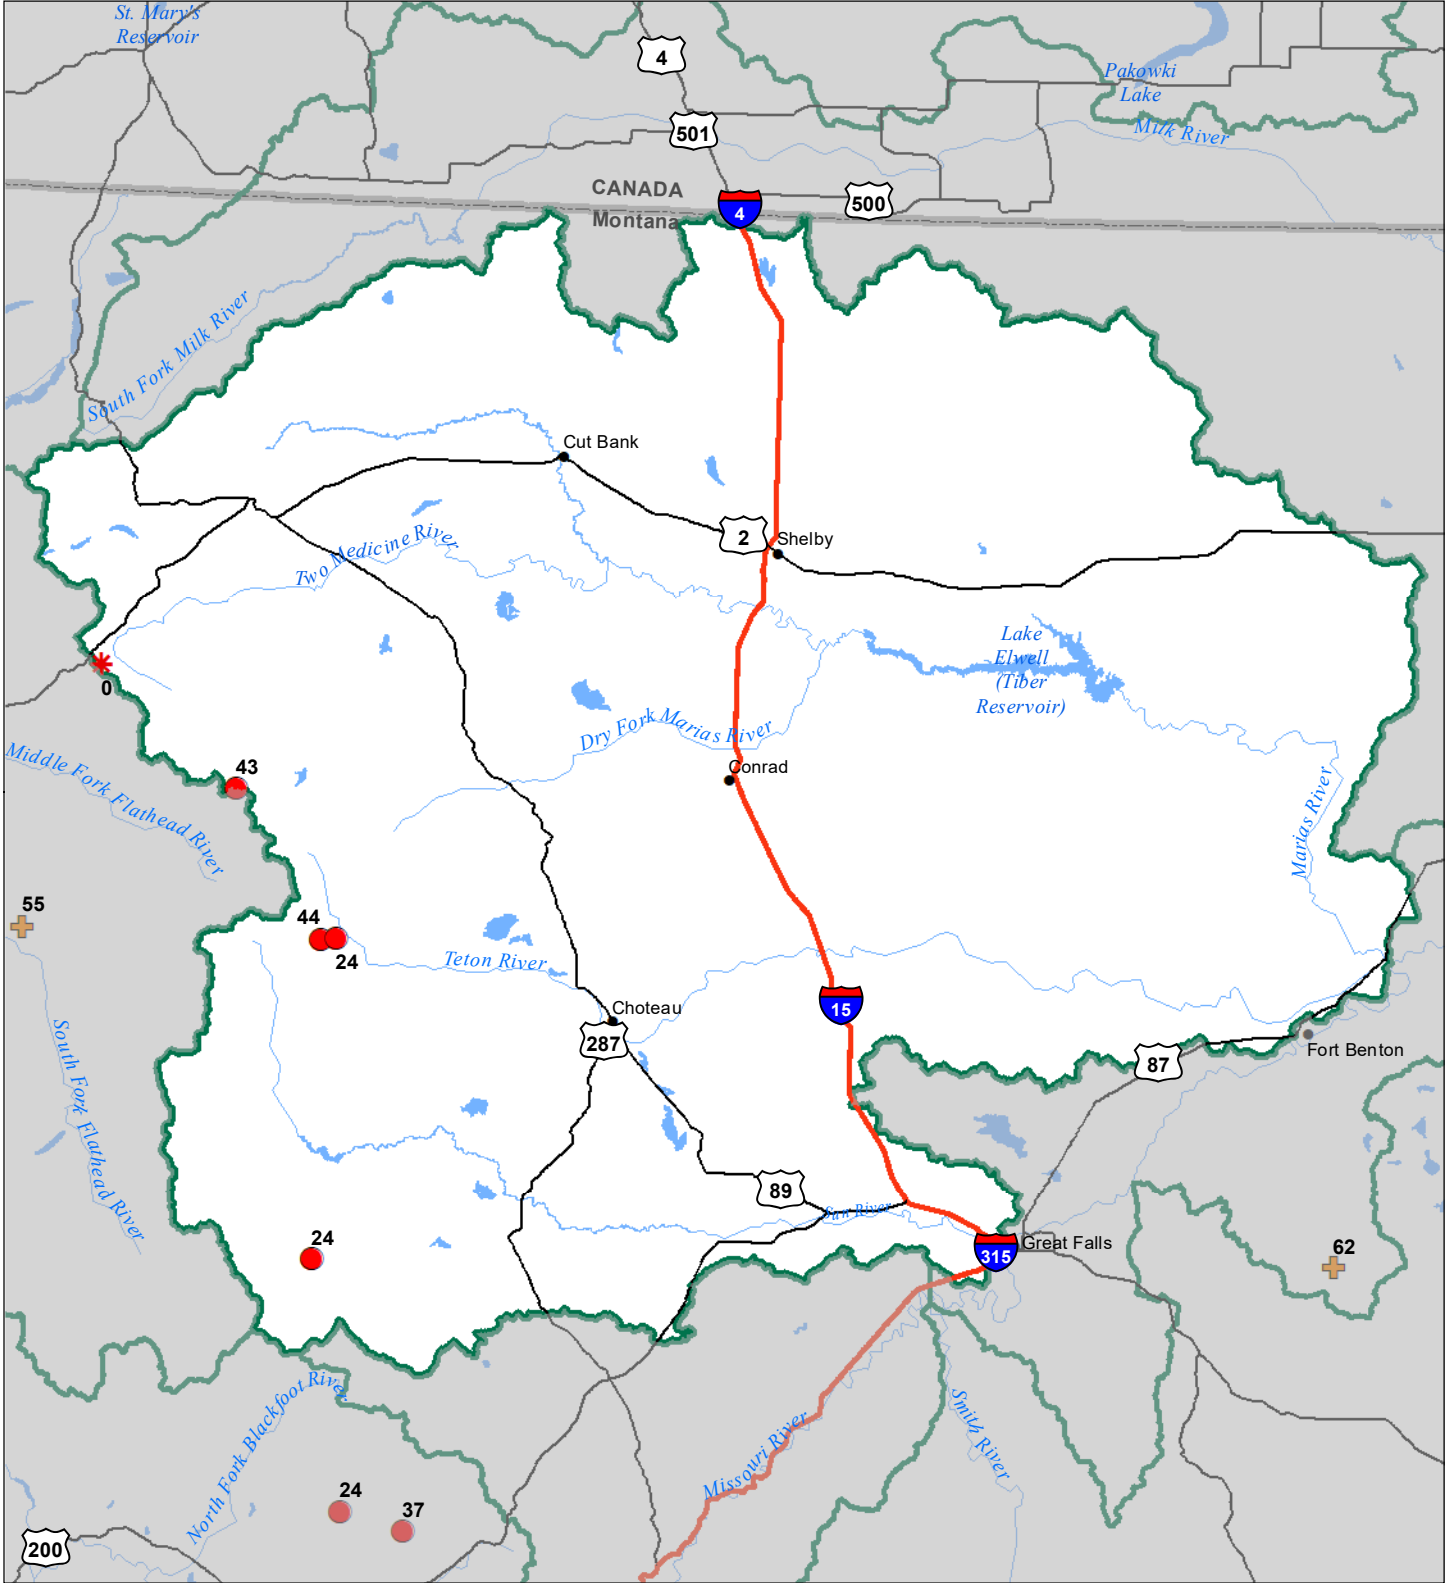

Sun-Teton-Marias River Basin Snow Water Equivalent Percentage of Normal February 1, 2024

Snow Water Equivalent Percent of Normal

SNOTEL

- > 150%
- 131 - 150%
- 111 - 130%
- 91 - 110%
- 71 - 90%
- 51 - 70%
- 1 - 50%
- * 0%

Snowcourse

- ⊕ > 150%
- ⊕ 131 - 150%
- ⊕ 111 - 130%
- ⊕ 91 - 110%
- ⊕ 71 - 90%
- ⊕ 51 - 70%
- ⊕ 1 - 50%
- * 0%