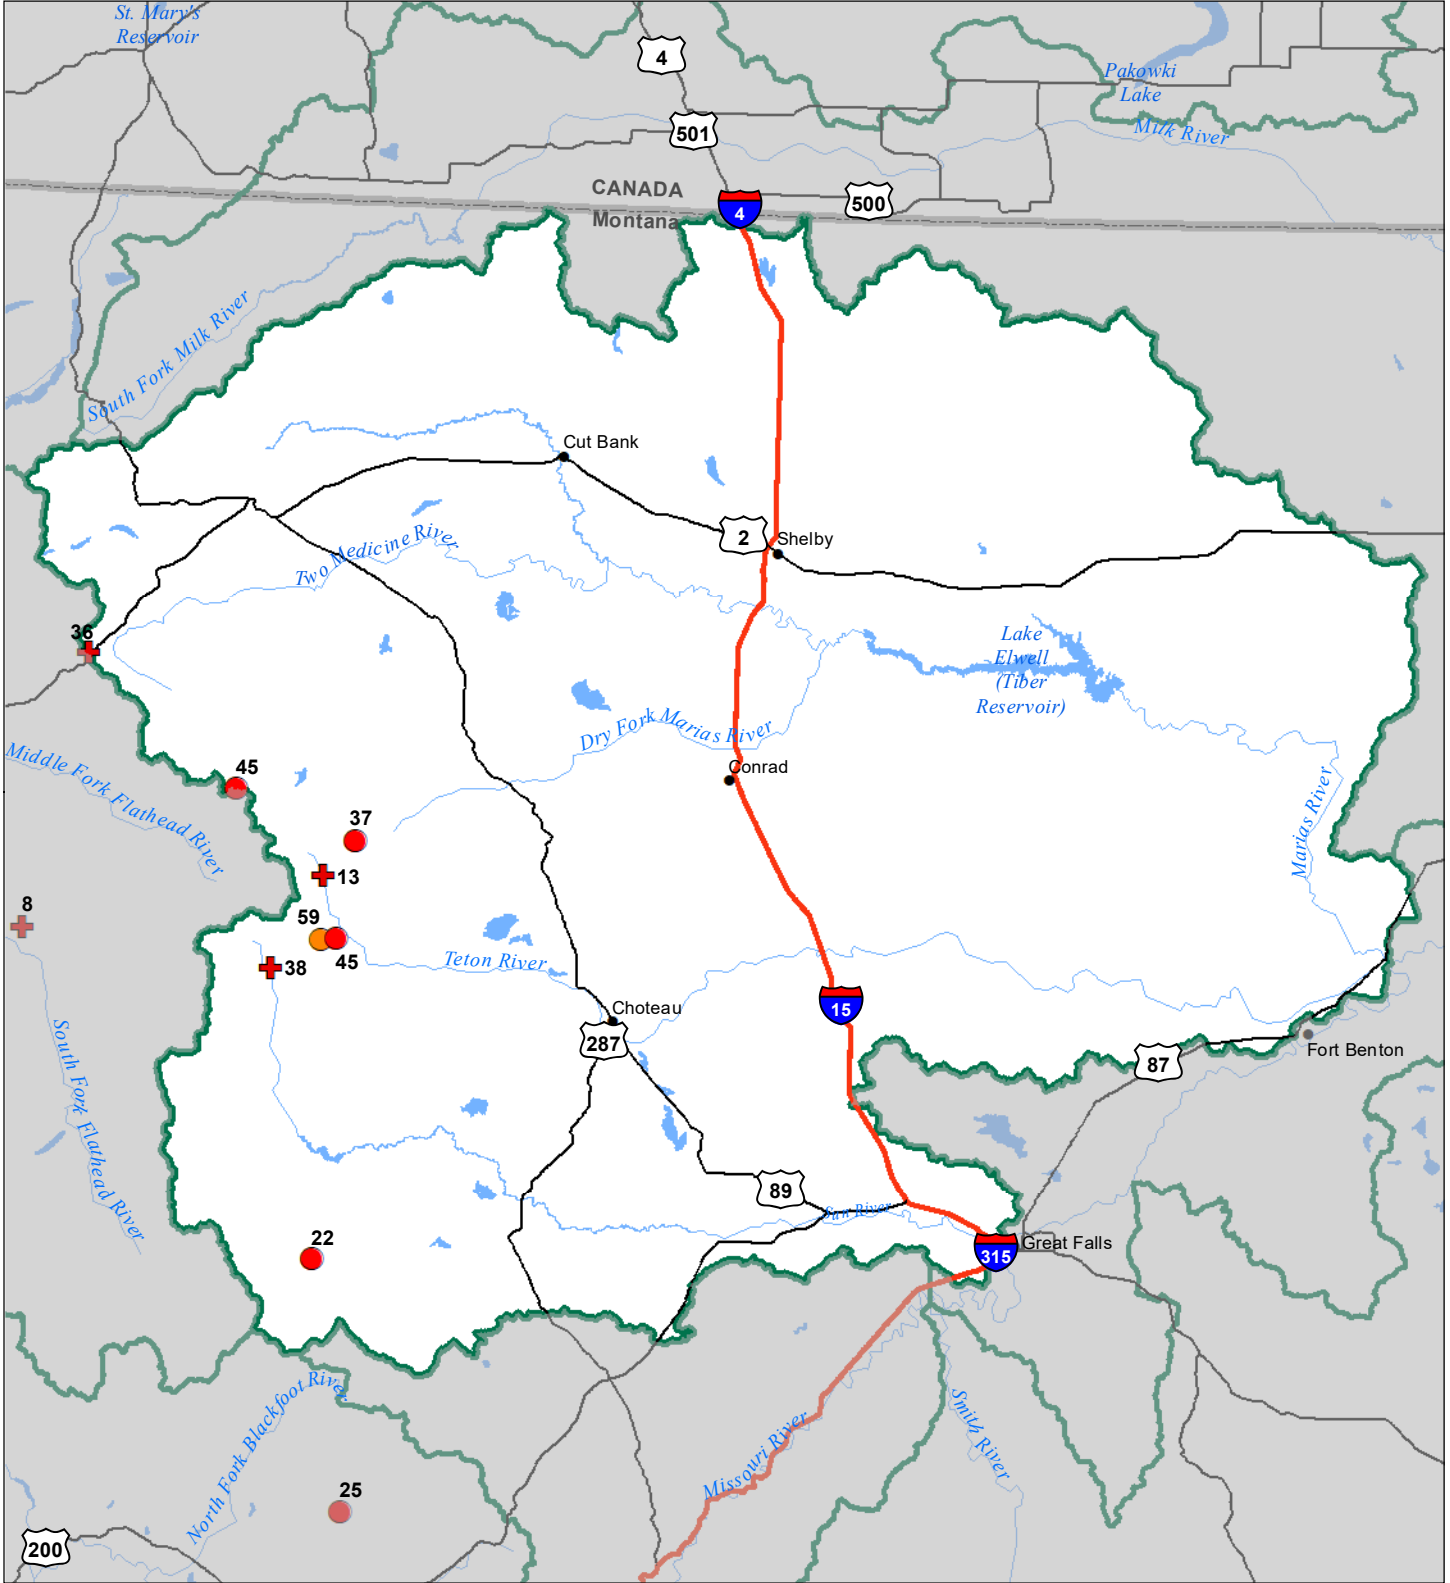

Sun-Teton-Marias River Basin Snow Water Equivalent Percentage of Normal May 1, 2024

Snow Water Equivalent Percent of Normal

SNOTEL

- > 150%
- 131 - 150%
- 111 - 130%
- 91 - 110%
- 71 - 90%
- 51 - 70%
- 1 - 50%
- * 0%

Snowcourse

- ⊕ > 150%
- ⊕ 131 - 150%
- ⊕ 111 - 130%
- ⊕ 91 - 110%
- ⊕ 71 - 90%
- ⊕ 51 - 70%
- ⊕ 1 - 50%
- * 0%