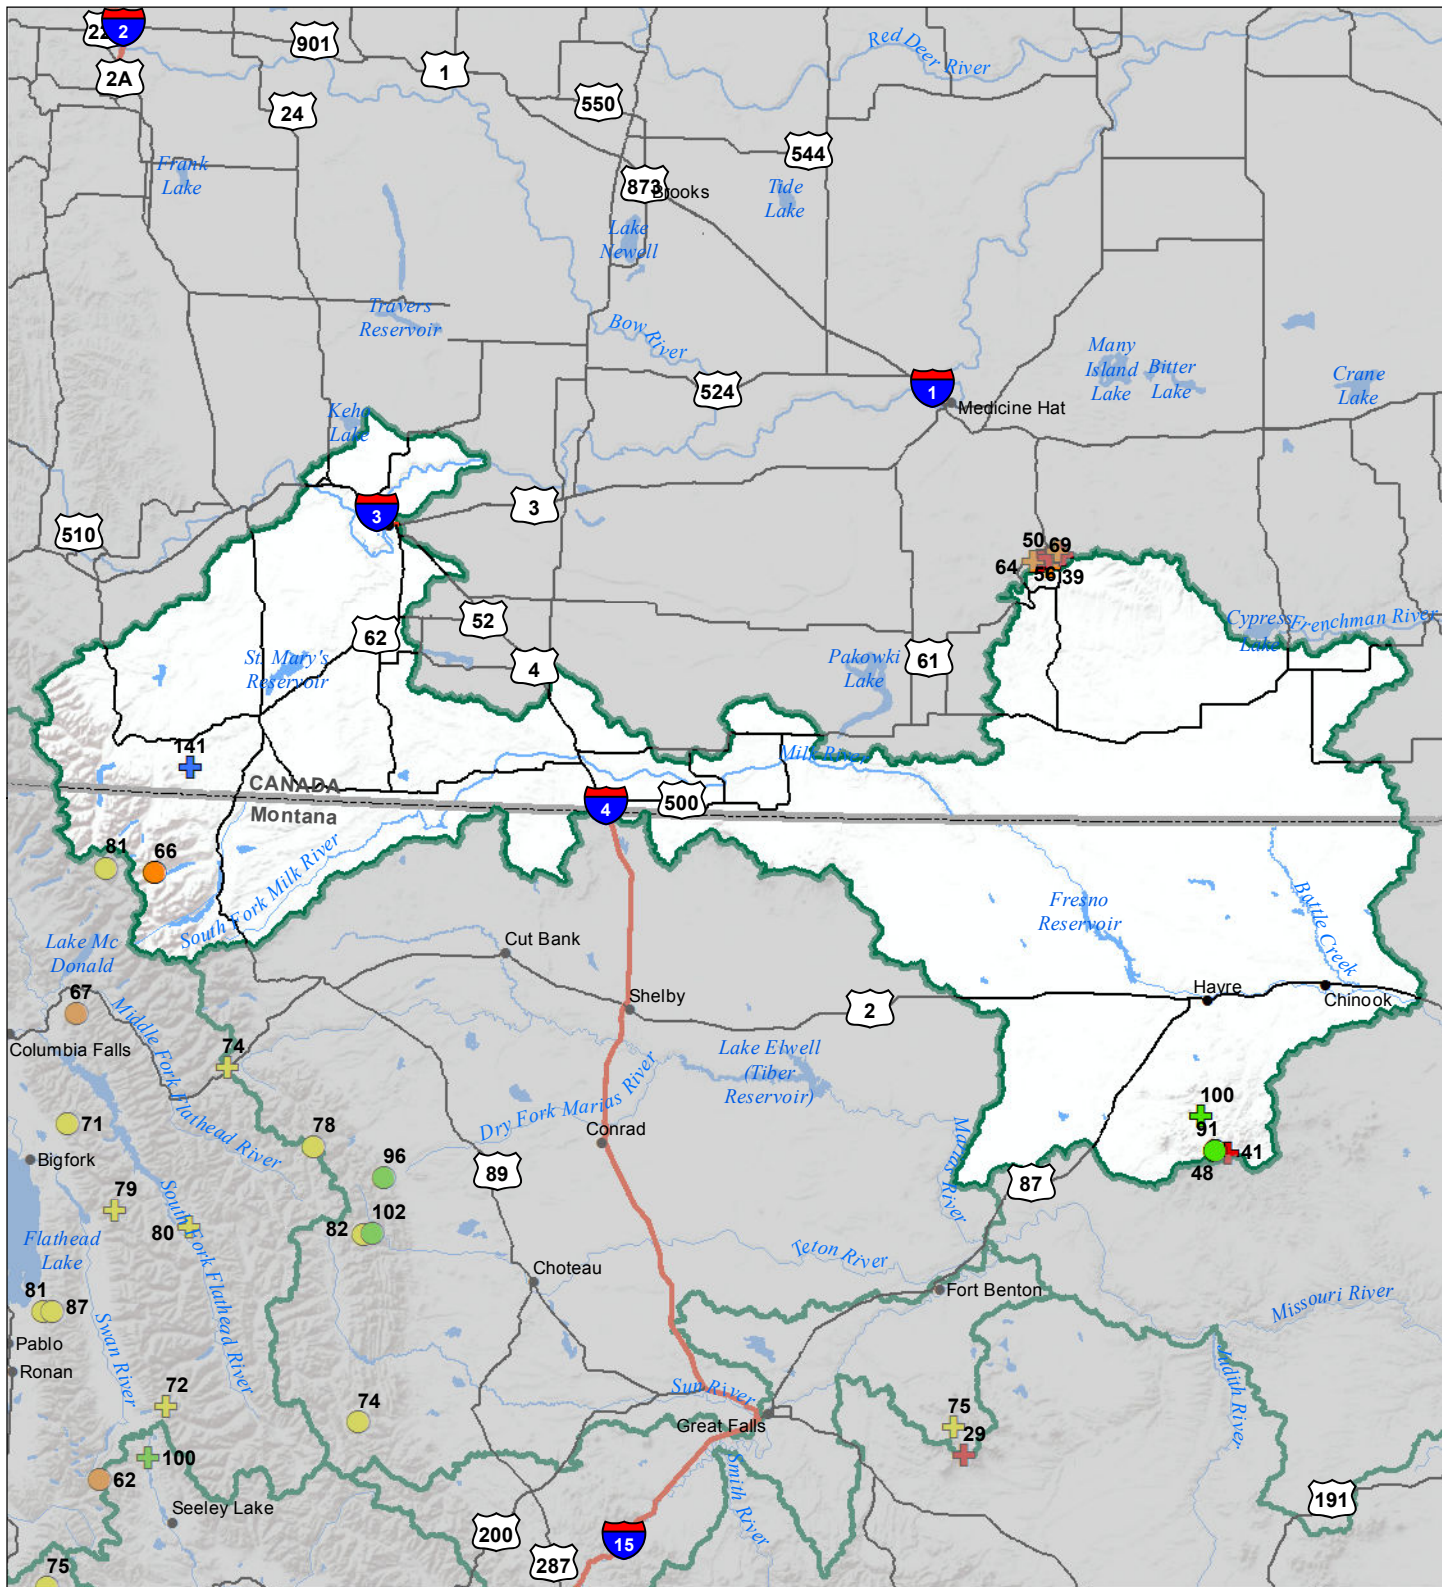

St Mary's-Milk River Basin Snow Water Equivalent Percentage of Normal February 1, 2017

Snow Water Equivalent Percent of Normal

SNOTEL

- > 150%
- 131 - 150%
- 111 - 130%
- 91 - 110%
- 71 - 90%
- 51 - 70%
- 1 - 50%
- *

Snowcourse

- ⊕ > 150%
- ⊕ 131 - 150%
- ⊕ 111 - 130%
- ⊕ 91 - 110%
- ⊕ 71 - 90%
- ⊕ 51 - 70%
- ⊕ 1 - 50%
- ⊕ *