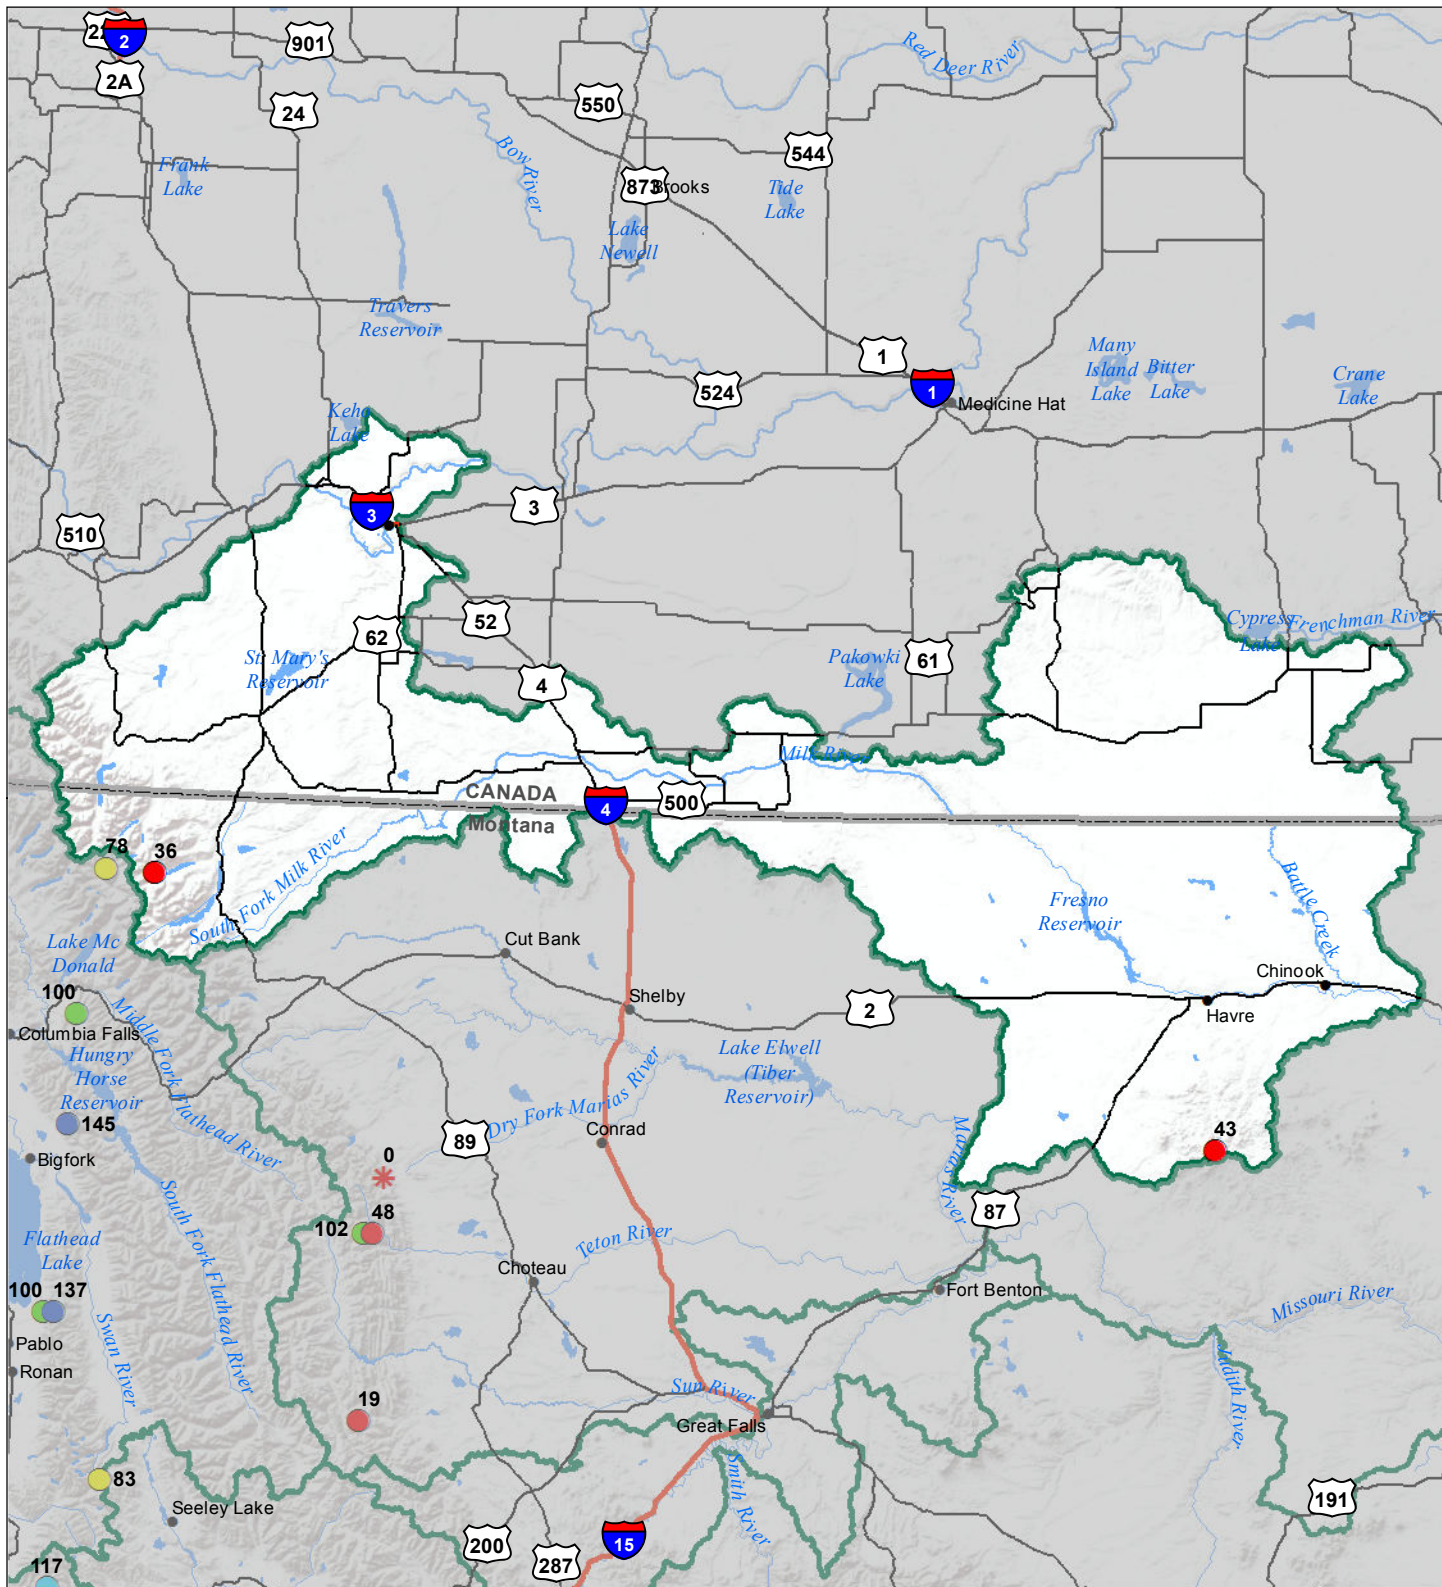

St Mary's-Milk River Basin Snow Water Equivalent Percentage of Normal December 1, 2017

Snow Water Equivalent Percent of Normal

SNOTEL

- > 150%
- 131 - 150%
- 111 - 130%
- 91 - 110%
- 71 - 90%
- 51 - 70%
- 1 - 50%
- ✱ 0%

Snowcourse

- + > 150%
- + 131 - 150%
- + 111 - 130%
- + 91 - 110%
- + 71 - 90%
- + 51 - 70%
- + 1 - 50%
- ✱ 0%