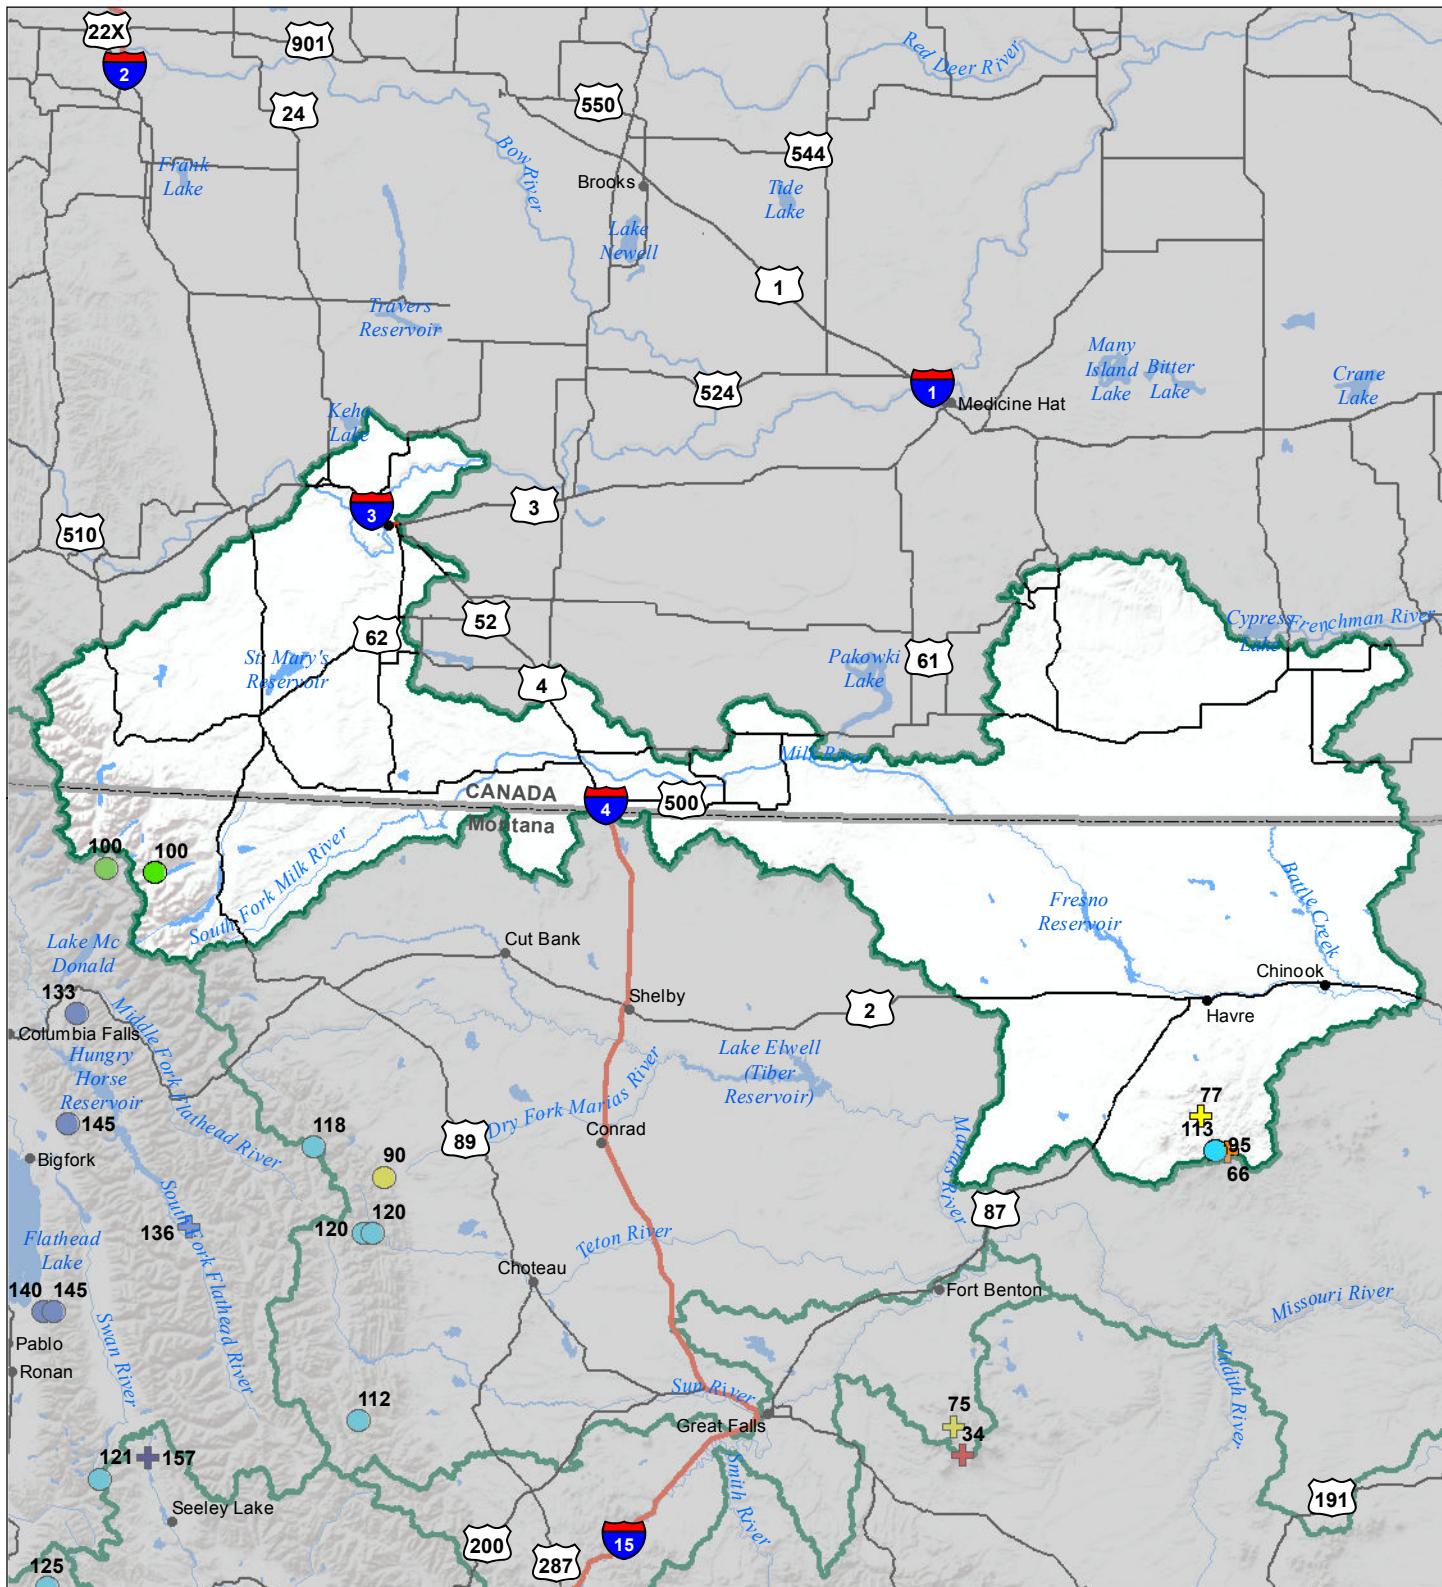

St Mary's-Milk River Basin Snow Water Equivalent Percentage of Normal February 1, 2018

Snow Water Equivalent Percent of Normal

SNOTEL

- > 150%
- 131 - 150%
- 111 - 130%
- 91 - 110%
- 71 - 90%
- 51 - 70%
- 1 - 50%
- 0%

Snowcourse

- ⊕ > 150%
- ⊕ 131 - 150%
- ⊕ 111 - 130%
- ⊕ 91 - 110%
- ⊕ 71 - 90%
- ⊕ 51 - 70%
- ⊕ 1 - 50%
- ⊕ 0%