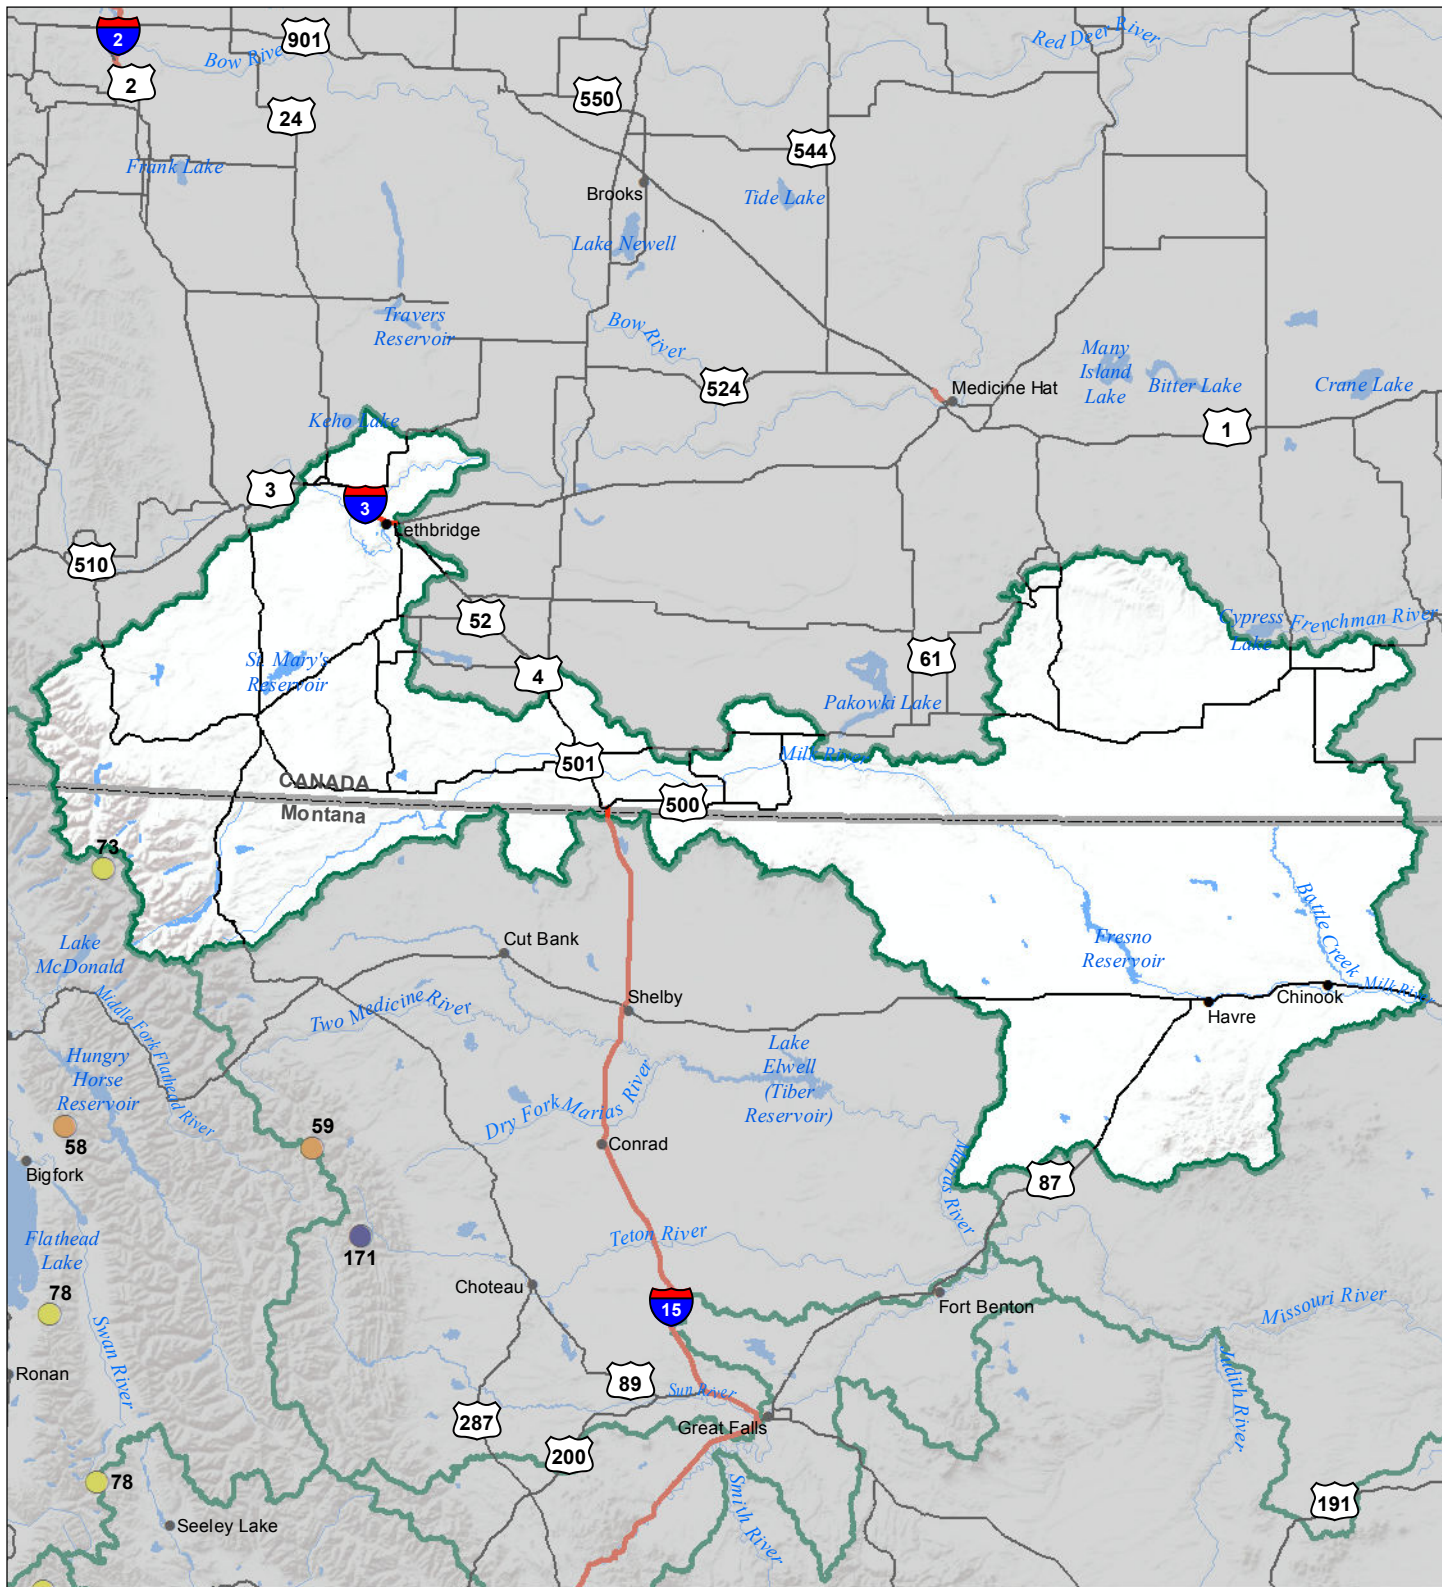

# St Mary's-Milk River Basin Snow Water Equivalent Percentage of Normal June 1, 2019

### Snow Water Equivalent Percent of Normal

**SNOTEL**

- > 150%
- 131 - 150%
- 111 - 130%
- 91 - 110%
- 71 - 90%
- 51 - 70%
- 1 - 50%
- \*

**Snowcourse**

- ⊕ > 150%
- ⊕ 131 - 150%
- ⊕ 111 - 130%
- ⊕ 91 - 110%
- ⊕ 71 - 90%
- ⊕ 51 - 70%
- ⊕ 1 - 50%
- ⊕ \*