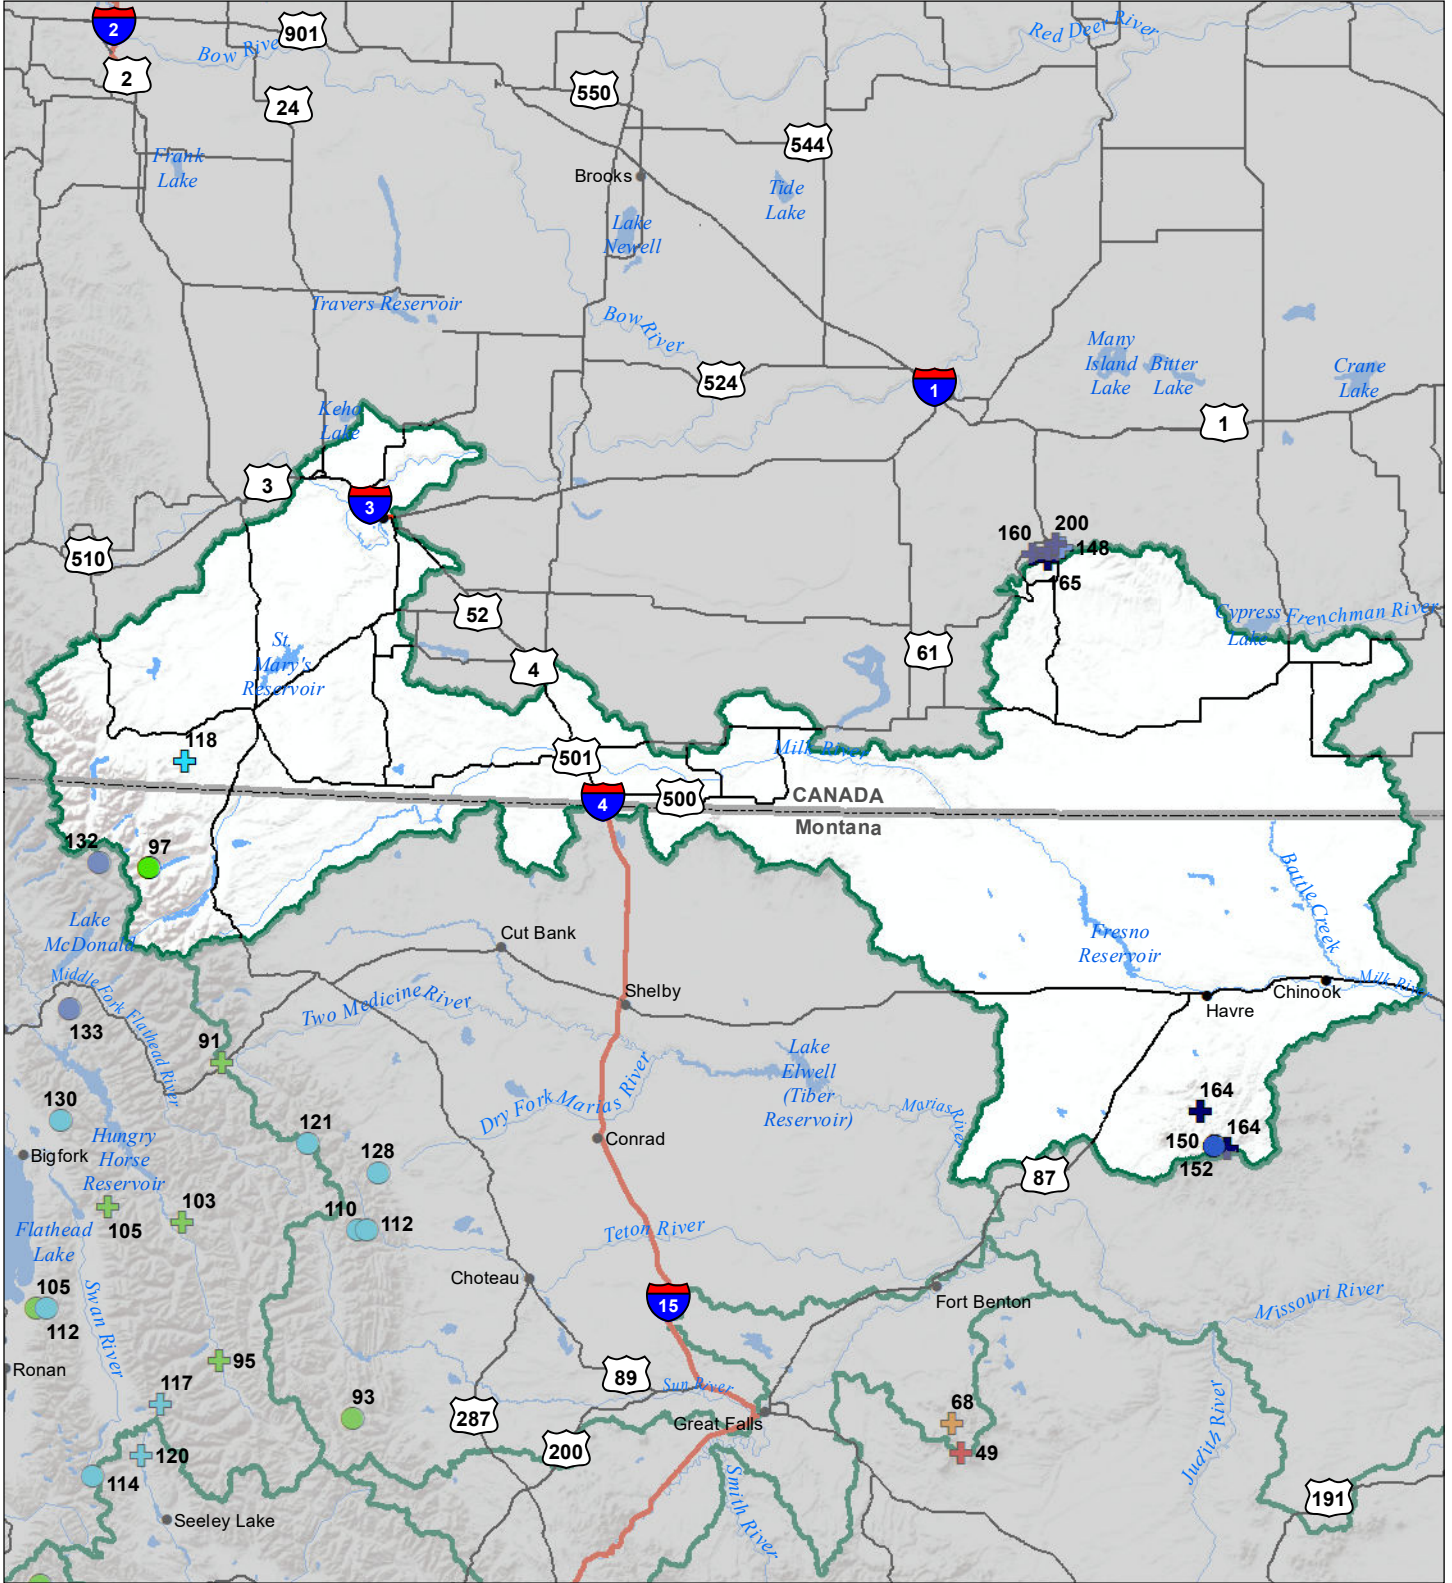

St Mary's-Milk River Basin Snow Water Equivalent Percentage of Normal February 1, 2020

Snow Water Equivalent Percent of Normal

SNOTEL

- > 150%
- 131 - 150%
- 111 - 130%
- 91 - 110%
- 71 - 90%
- 51 - 70%
- 1 - 50%
- *

Snowcourse

- ⊕ > 150%
- ⊕ 131 - 150%
- ⊕ 111 - 130%
- ⊕ 91 - 110%
- ⊕ 71 - 90%
- ⊕ 51 - 70%
- ⊕ 1 - 50%
- ⊕ *