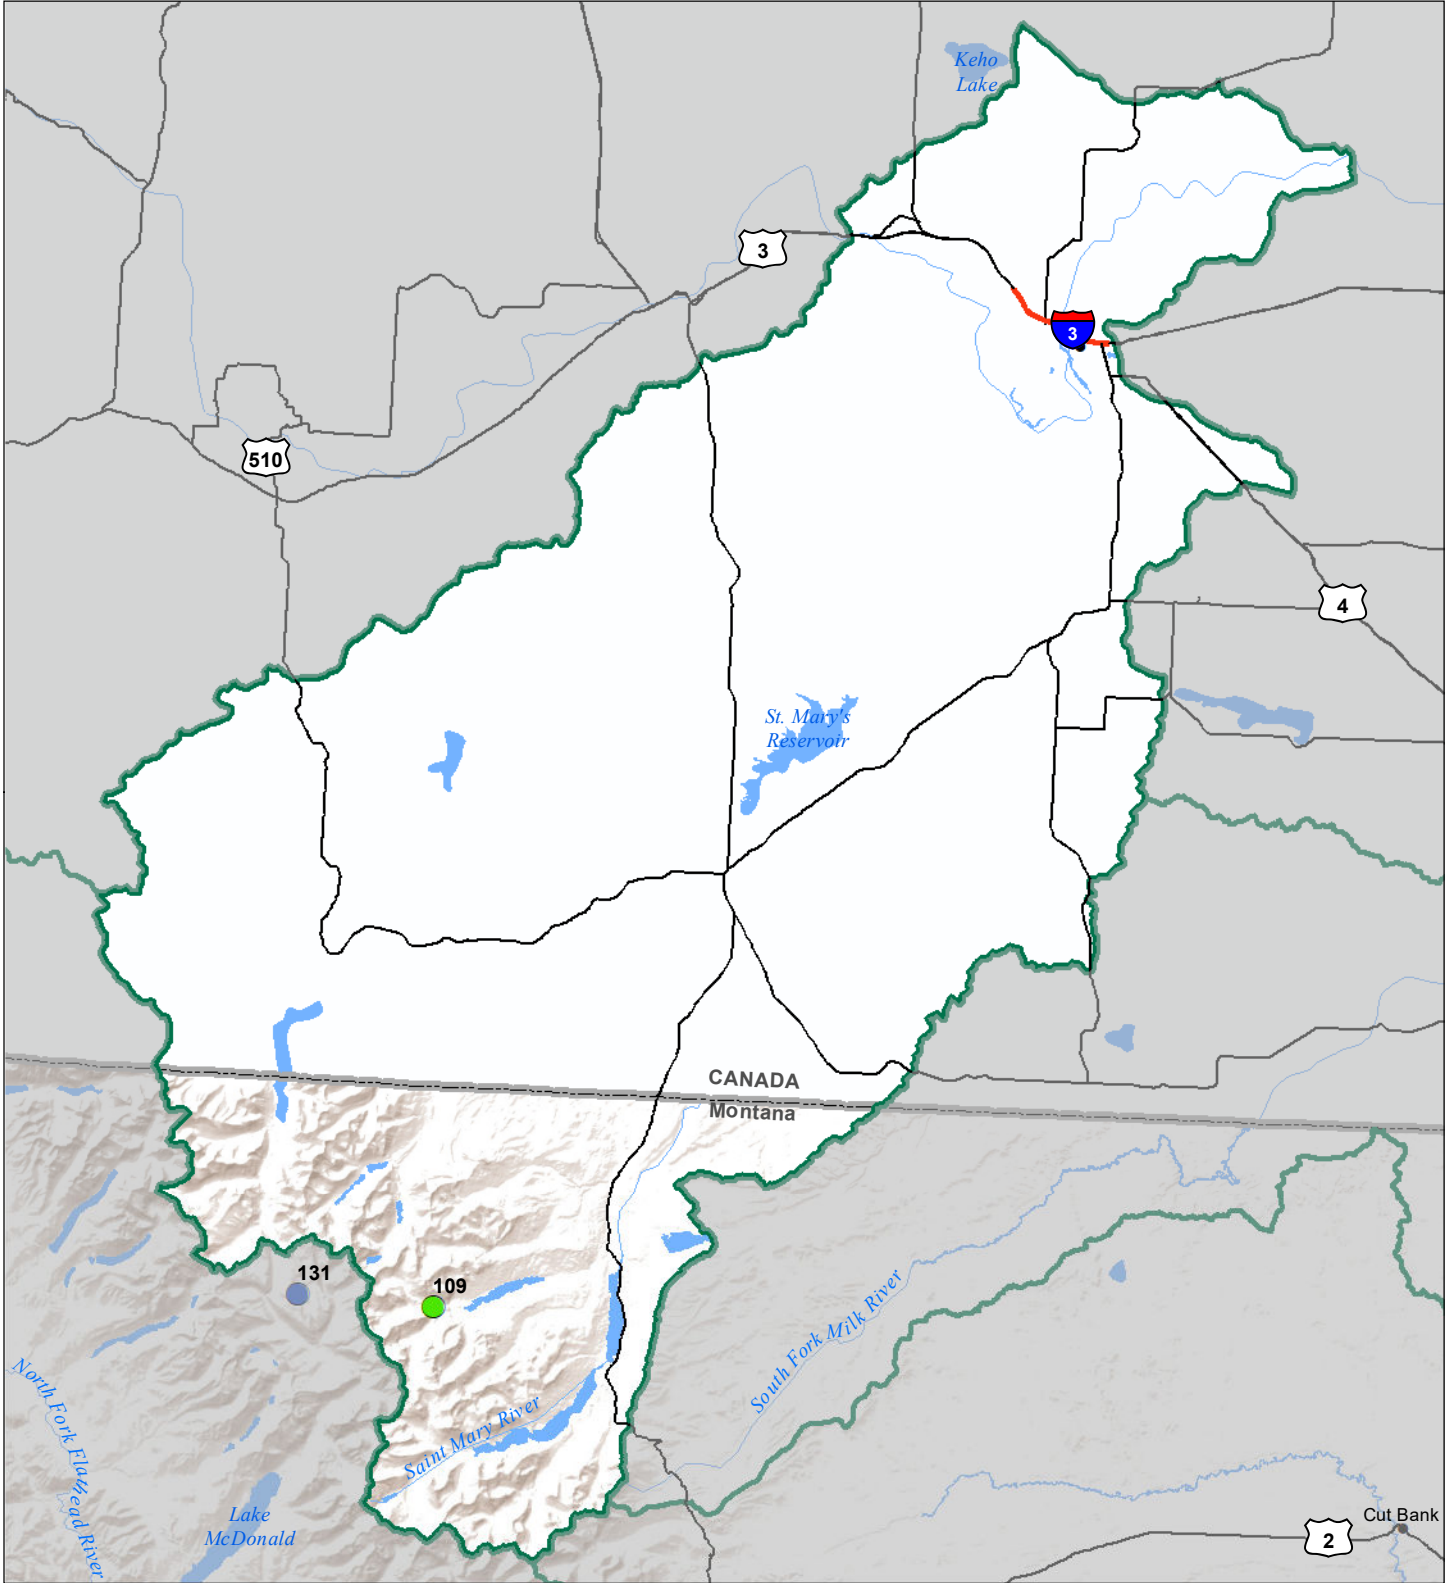

# St Mary's River Basin Snow Water Equivalent Percentage of Normal December 1, 2020

## Snow Water Equivalent Percent of Normal