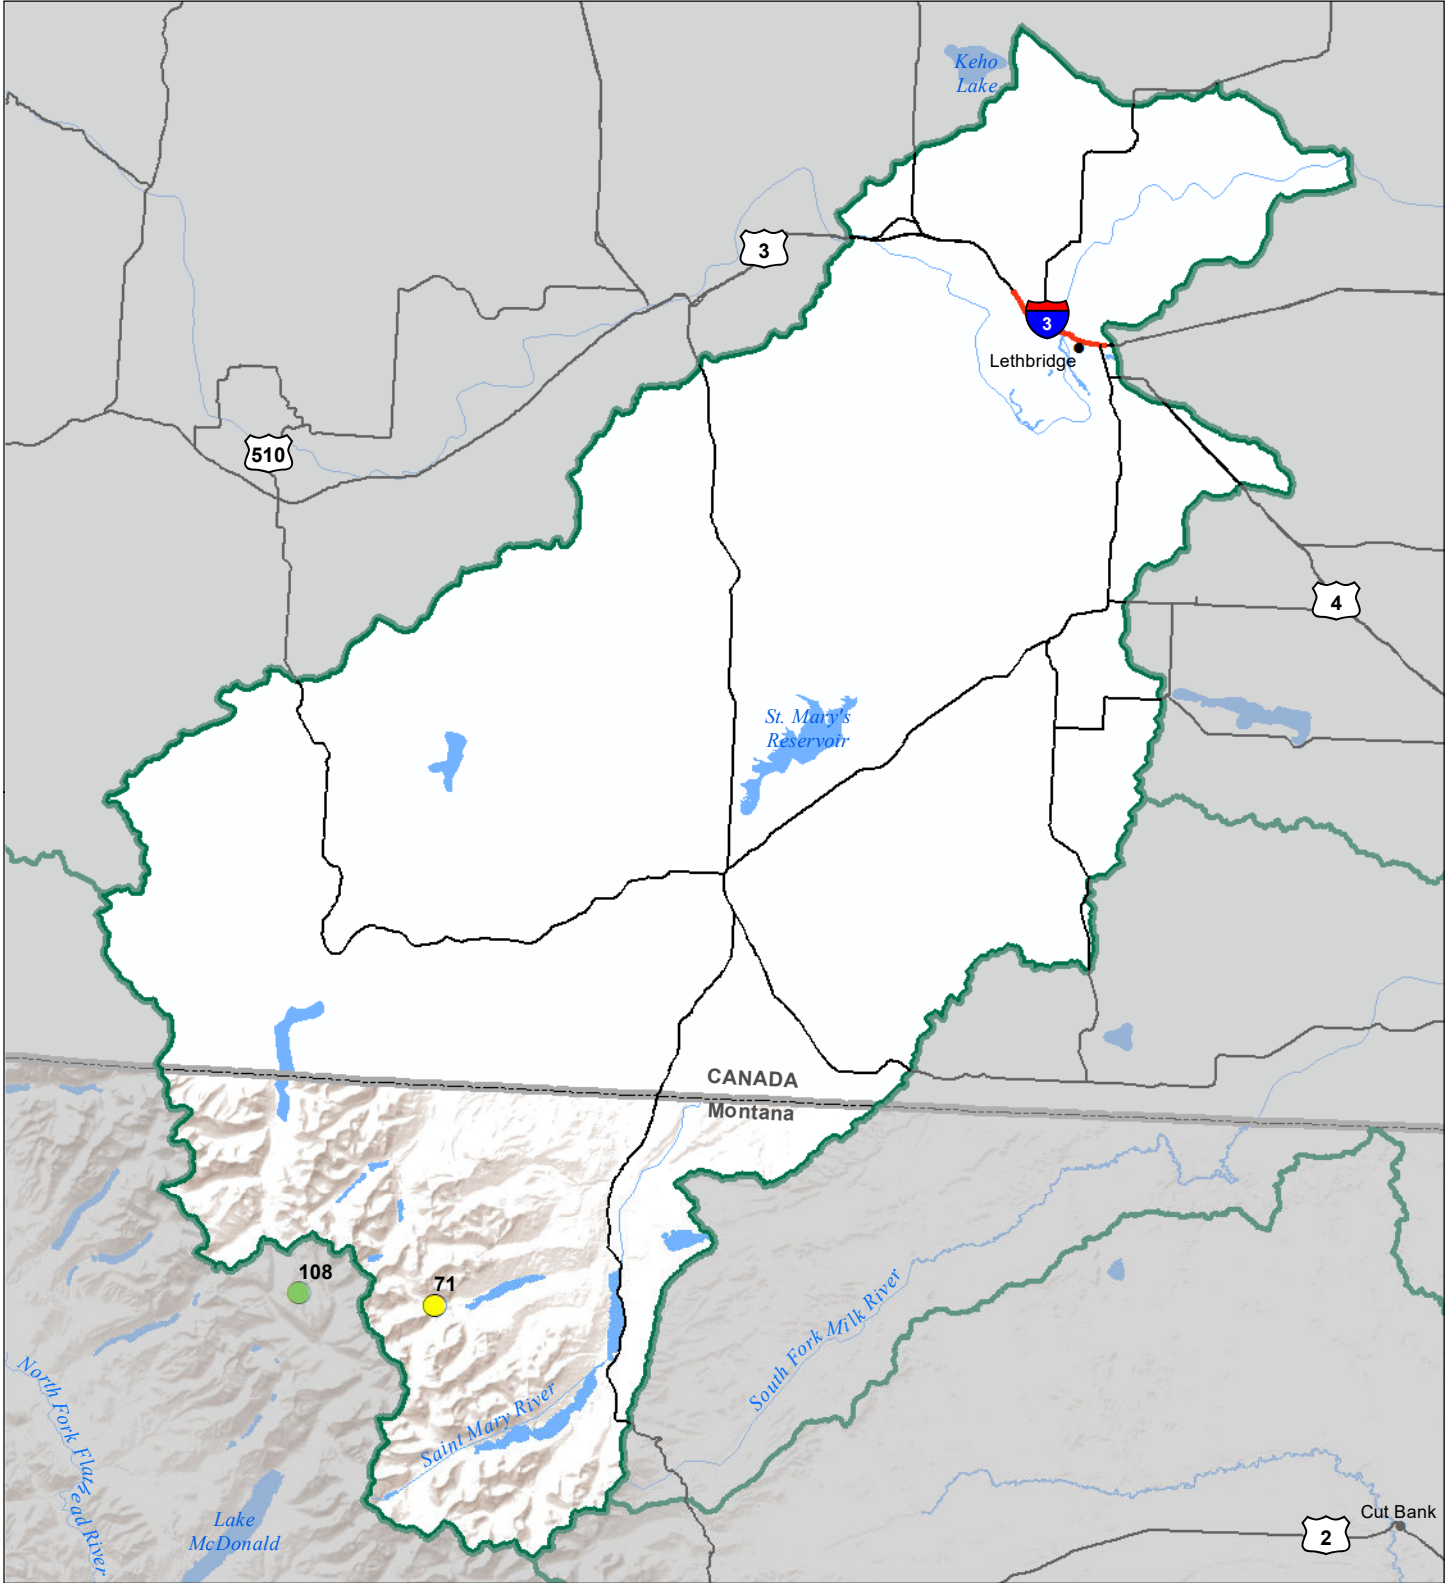

# St Mary's River Basin Snow Water Equivalent Percentage of Normal February 1, 2021

### Snow Water Equivalent Percent of Normal

**SNOTEL**

- > 150%
- 131 - 150%
- 111 - 130%
- 91 - 110%
- 71 - 90%
- 51 - 70%
- 1 - 50%
- 0%

**Snowcourse**

- ⊕ > 150%
- ⊕ 131 - 150%
- ⊕ 111 - 130%
- ⊕ 91 - 110%
- ⊕ 71 - 90%
- ⊕ 51 - 70%
- ⊕ 1 - 50%
- ⊕ 0%