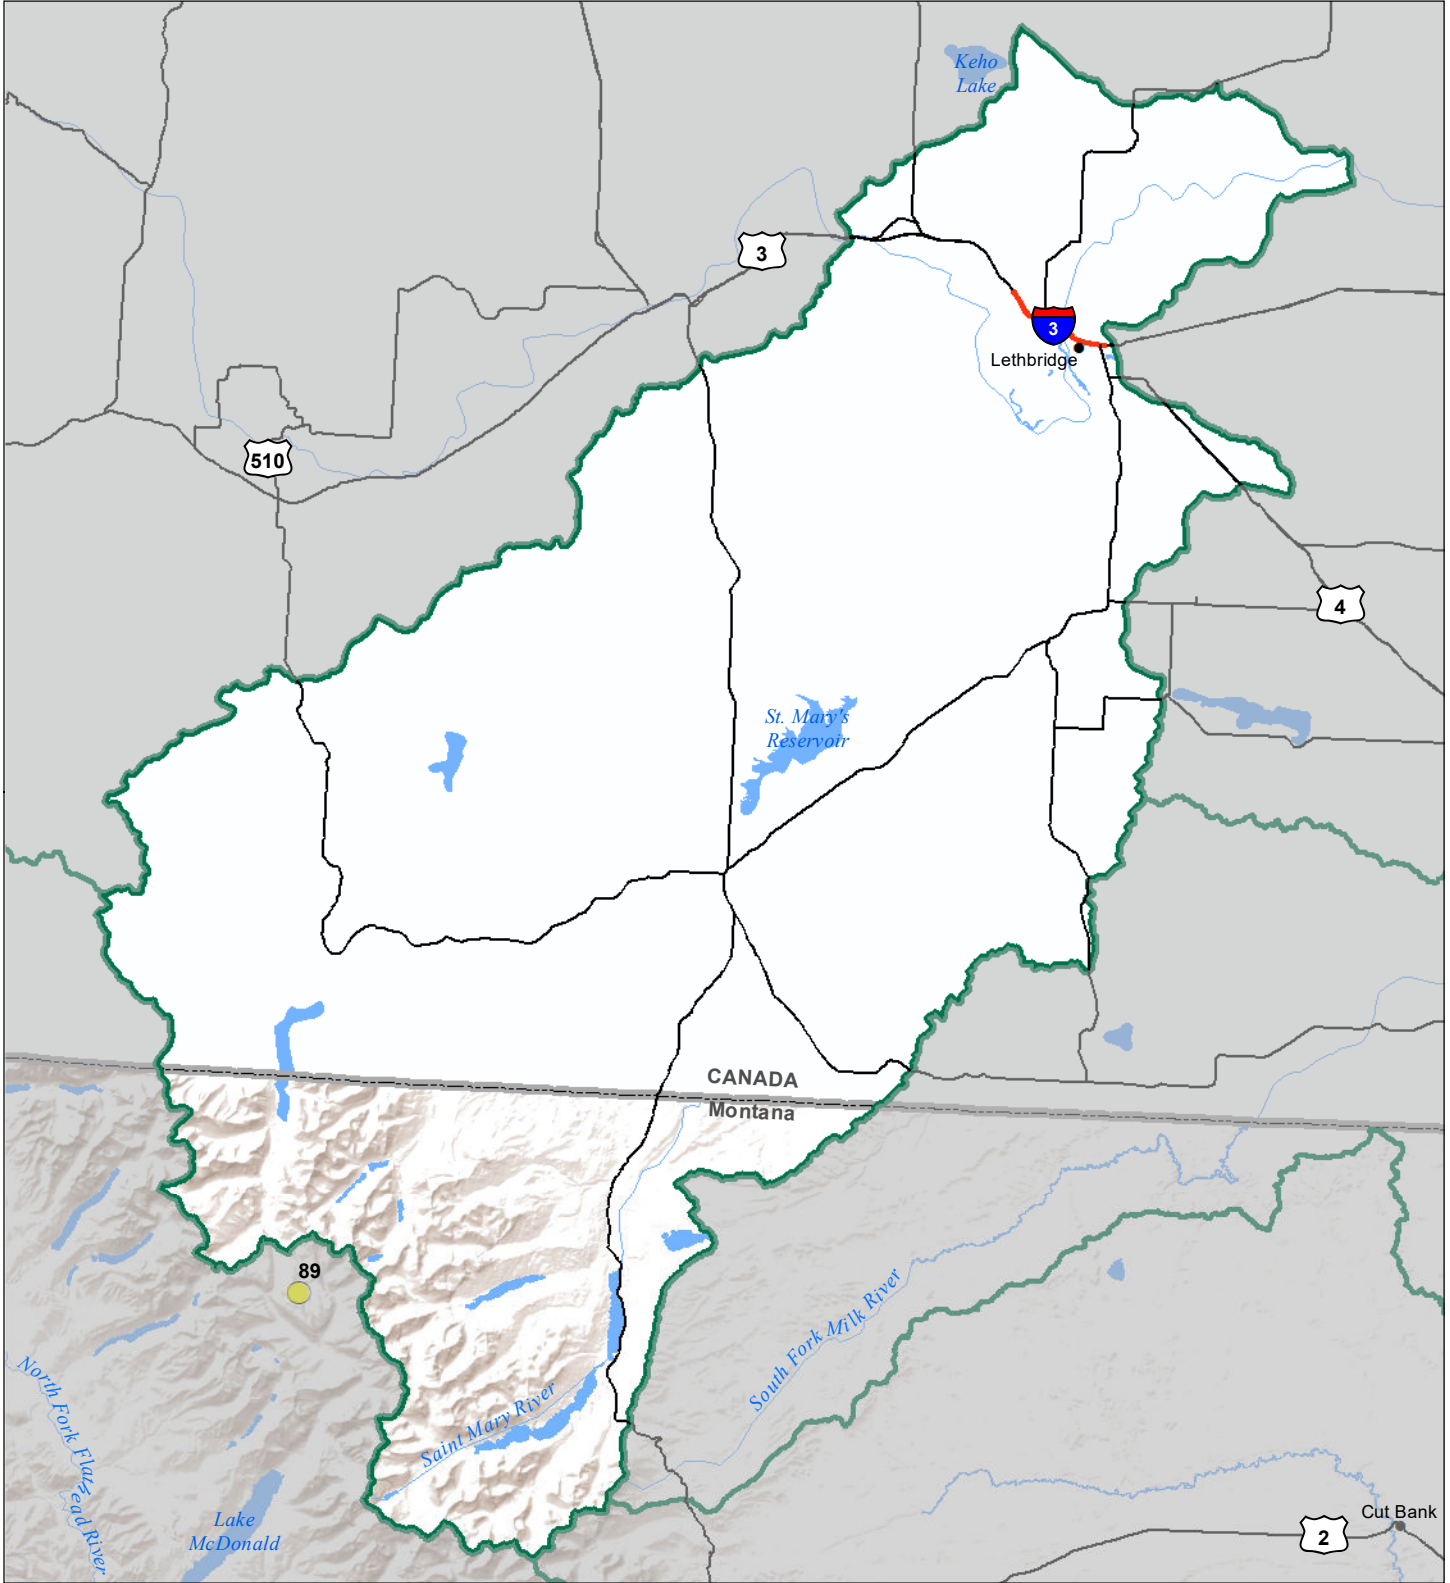

St Mary's River Basin Snow Water Equivalent Percentage of Normal December 1, 2021

Snow Water Equivalent Percent of Normal

SNOTEL

- > 150%
- 131 - 150%
- 111 - 130%
- 91 - 110%
- 71 - 90%
- 51 - 70%
- 1 - 50%
- * 0%

Snowcourse

- + > 150%
- + 131 - 150%
- + 111 - 130%
- + 91 - 110%
- + 71 - 90%
- + 51 - 70%
- + 1 - 50%
- * 0%