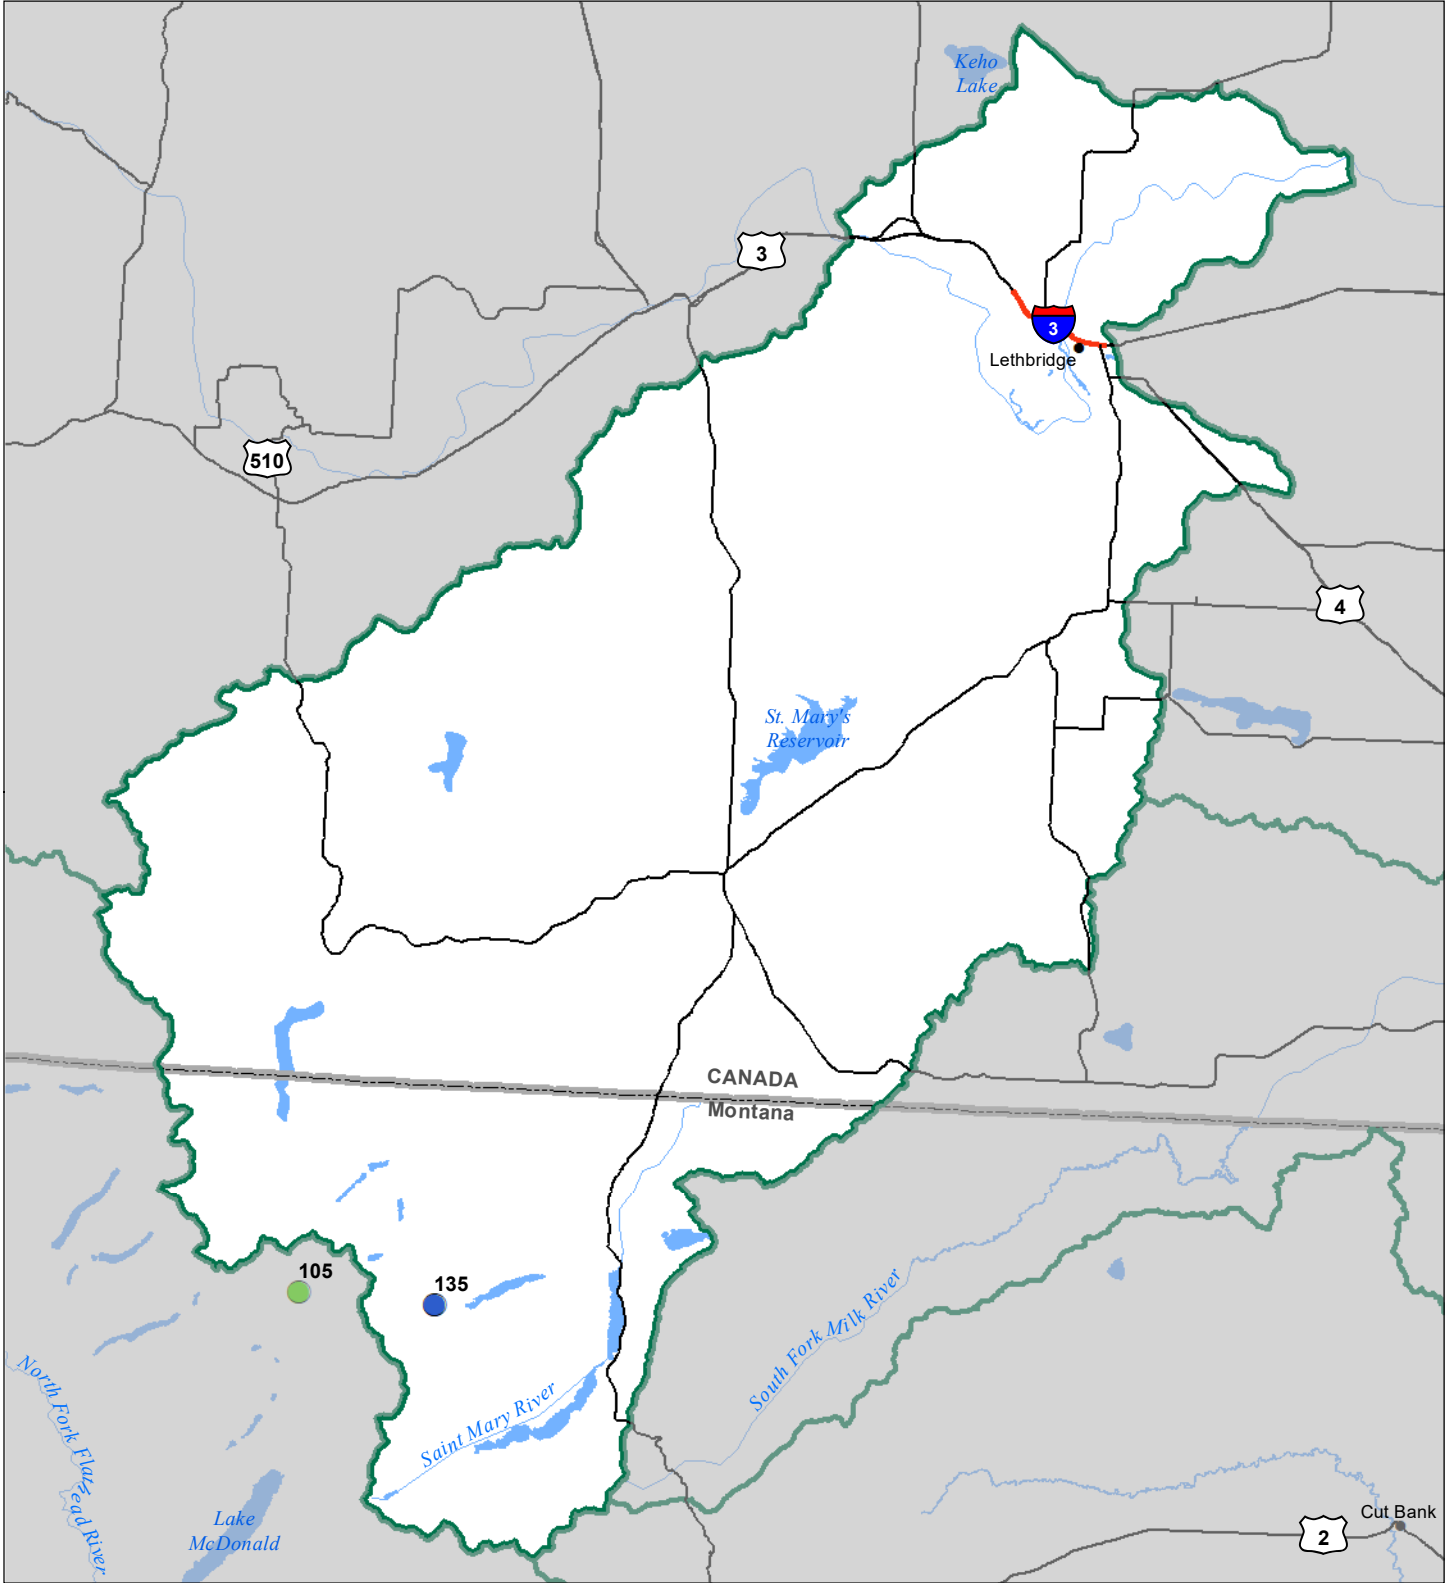

St Mary's River Basin Snow Water Equivalent Percentage of Normal January 1, 2023

Snow Water Equivalent Percent of Normal

SNOTEL

- > 150%
- 131 - 150%
- 111 - 130%
- 91 - 110%

- 71 - 90%
- 51 - 70%
- 1 - 50%
- *

Snowcourse

- ⊕ > 150%
- ⊕ 131 - 150%
- ⊕ 111 - 130%
- ⊕ 91 - 110%

- ⊕ 71 - 90%
- ⊕ 51 - 70%
- ⊕ 1 - 50%
- ⊕ *