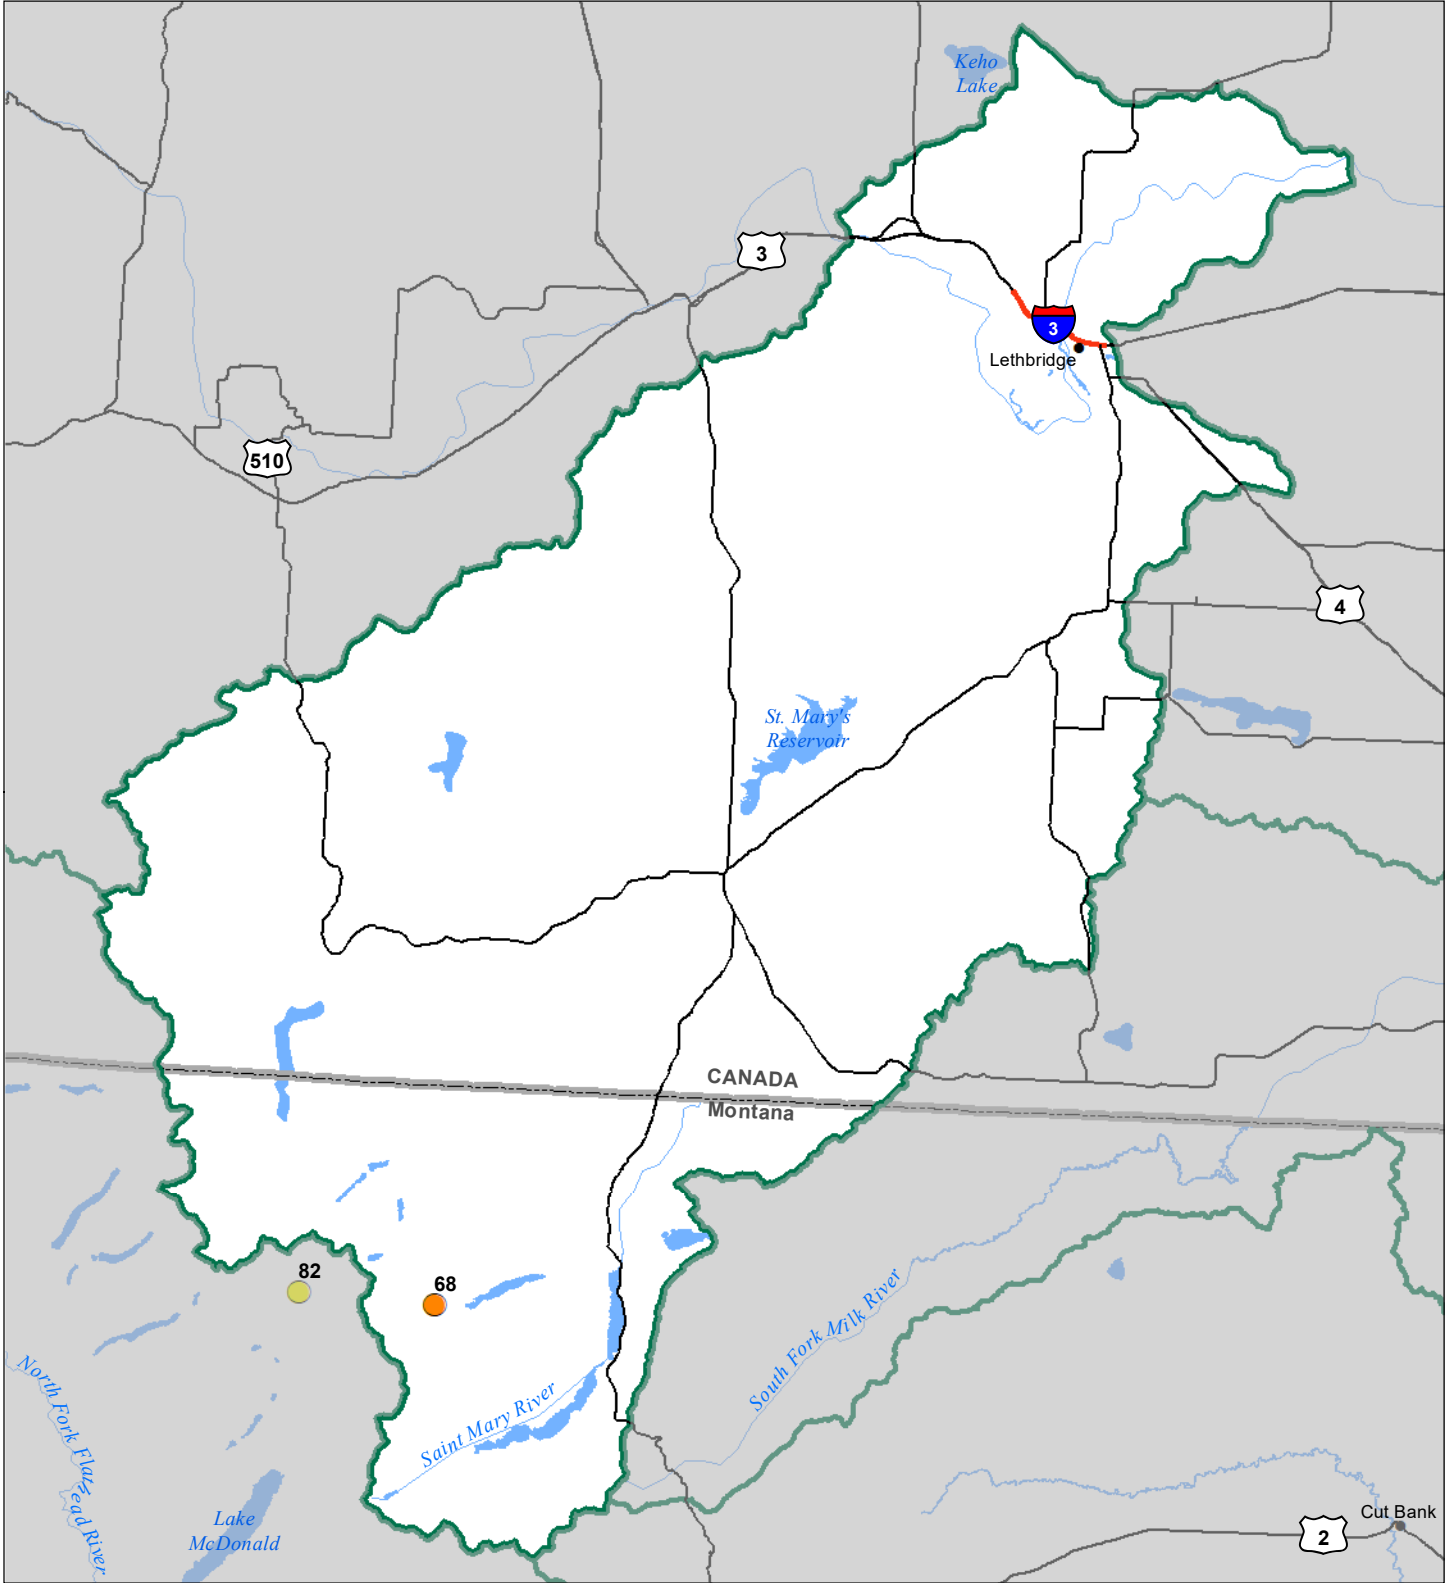

# St Mary's River Basin Snow Water Equivalent Percentage of Normal February 1, 2023

### Snow Water Equivalent Percent of Normal

**SNOTEL**

- > 150%
- 131 - 150%
- 111 - 130%
- 91 - 110%
- 71 - 90%
- 51 - 70%
- 1 - 50%
- \*

**Snowcourse**

- ⊕ > 150%
- ⊕ 131 - 150%
- ⊕ 111 - 130%
- ⊕ 91 - 110%
- ⊕ 71 - 90%
- ⊕ 51 - 70%
- ⊕ 1 - 50%
- ⊕ \*