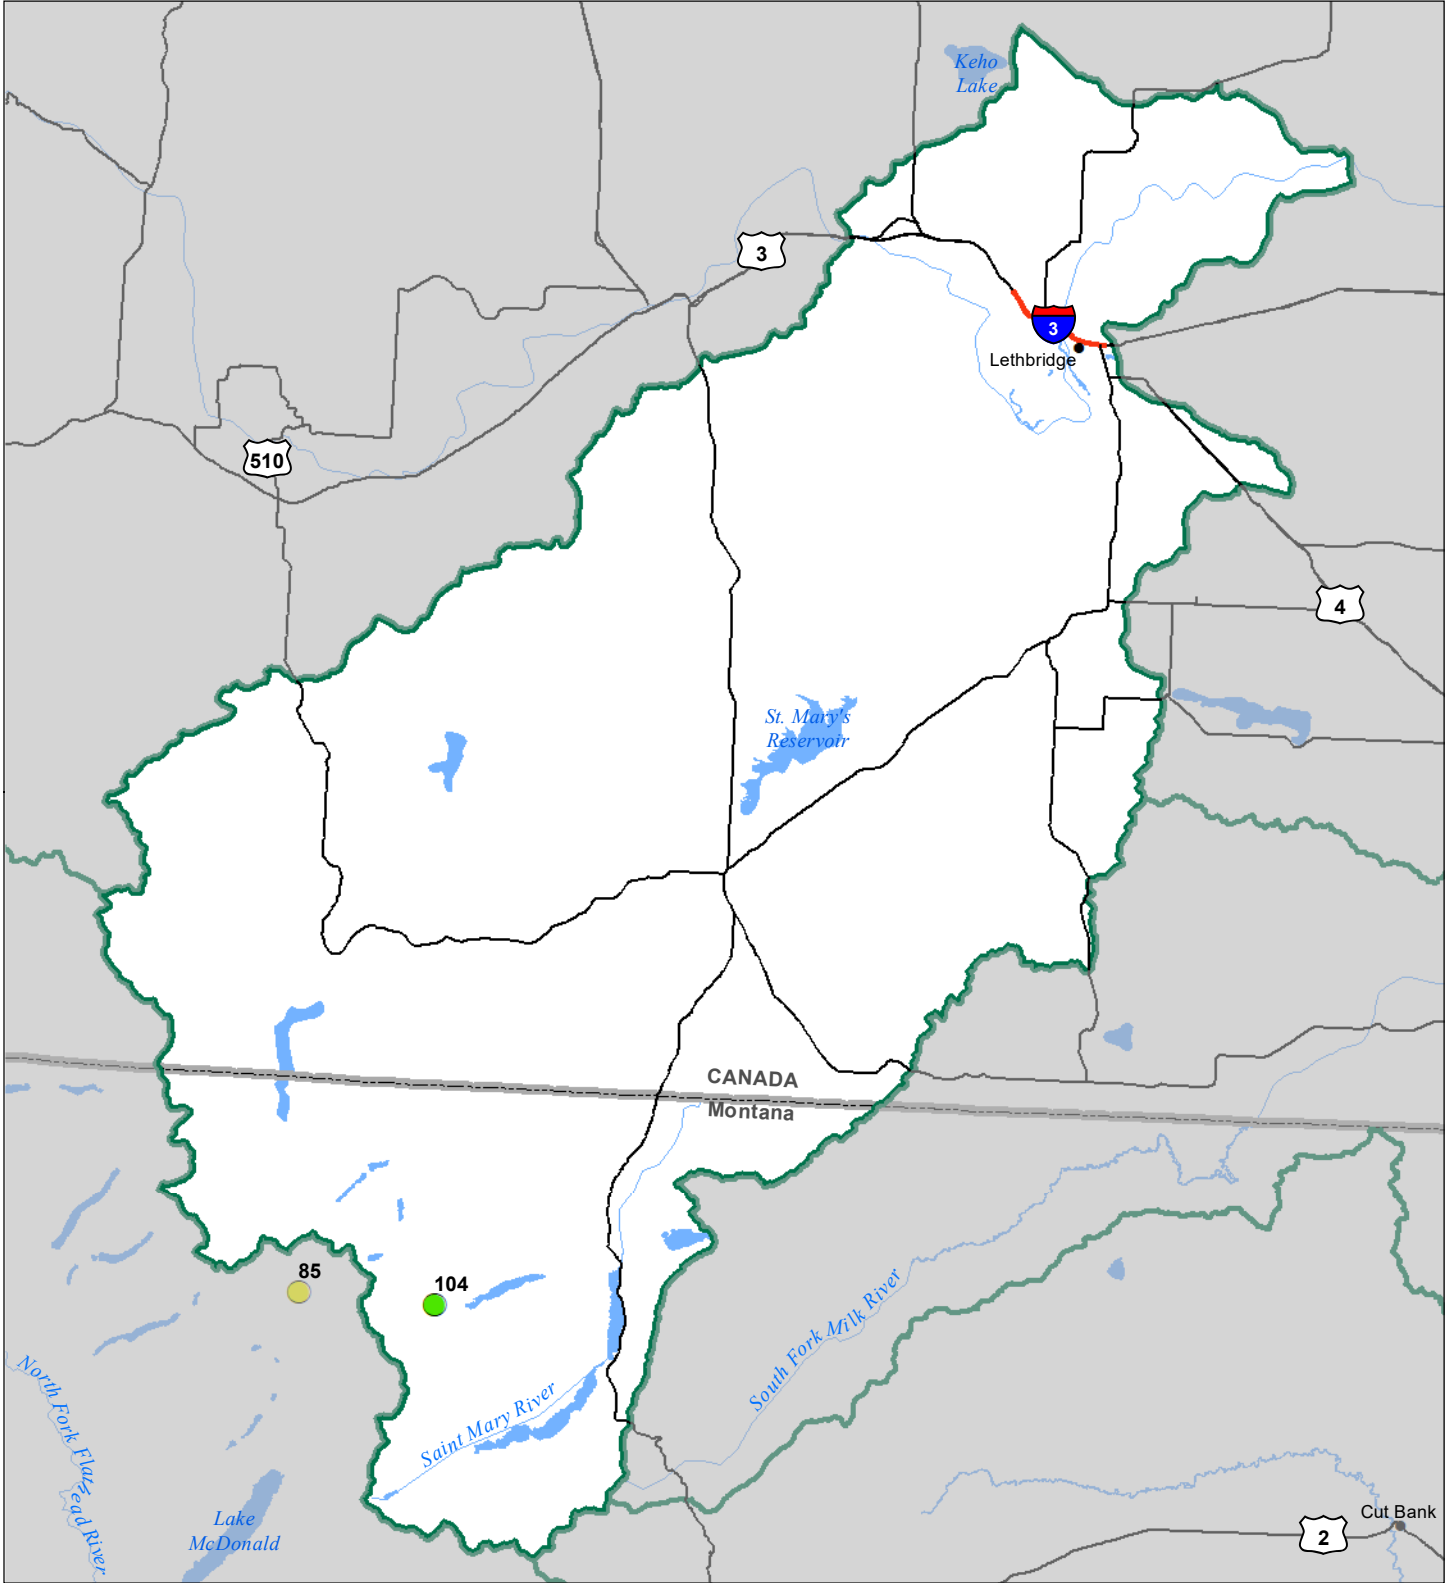

St Mary's River Basin Snow Water Equivalent Percentage of Normal March 1, 2023

Snow Water Equivalent Percent of Normal

SNOTEL

- > 150%
- 131 - 150%
- 111 - 130%
- 91 - 110%
- 71 - 90%
- 51 - 70%
- 1 - 50%
- *

Snowcourse

- ⊕ > 150%
- ⊕ 131 - 150%
- ⊕ 111 - 130%
- ⊕ 91 - 110%
- ⊕ 71 - 90%
- ⊕ 51 - 70%
- ⊕ 1 - 50%
- ⊕ *