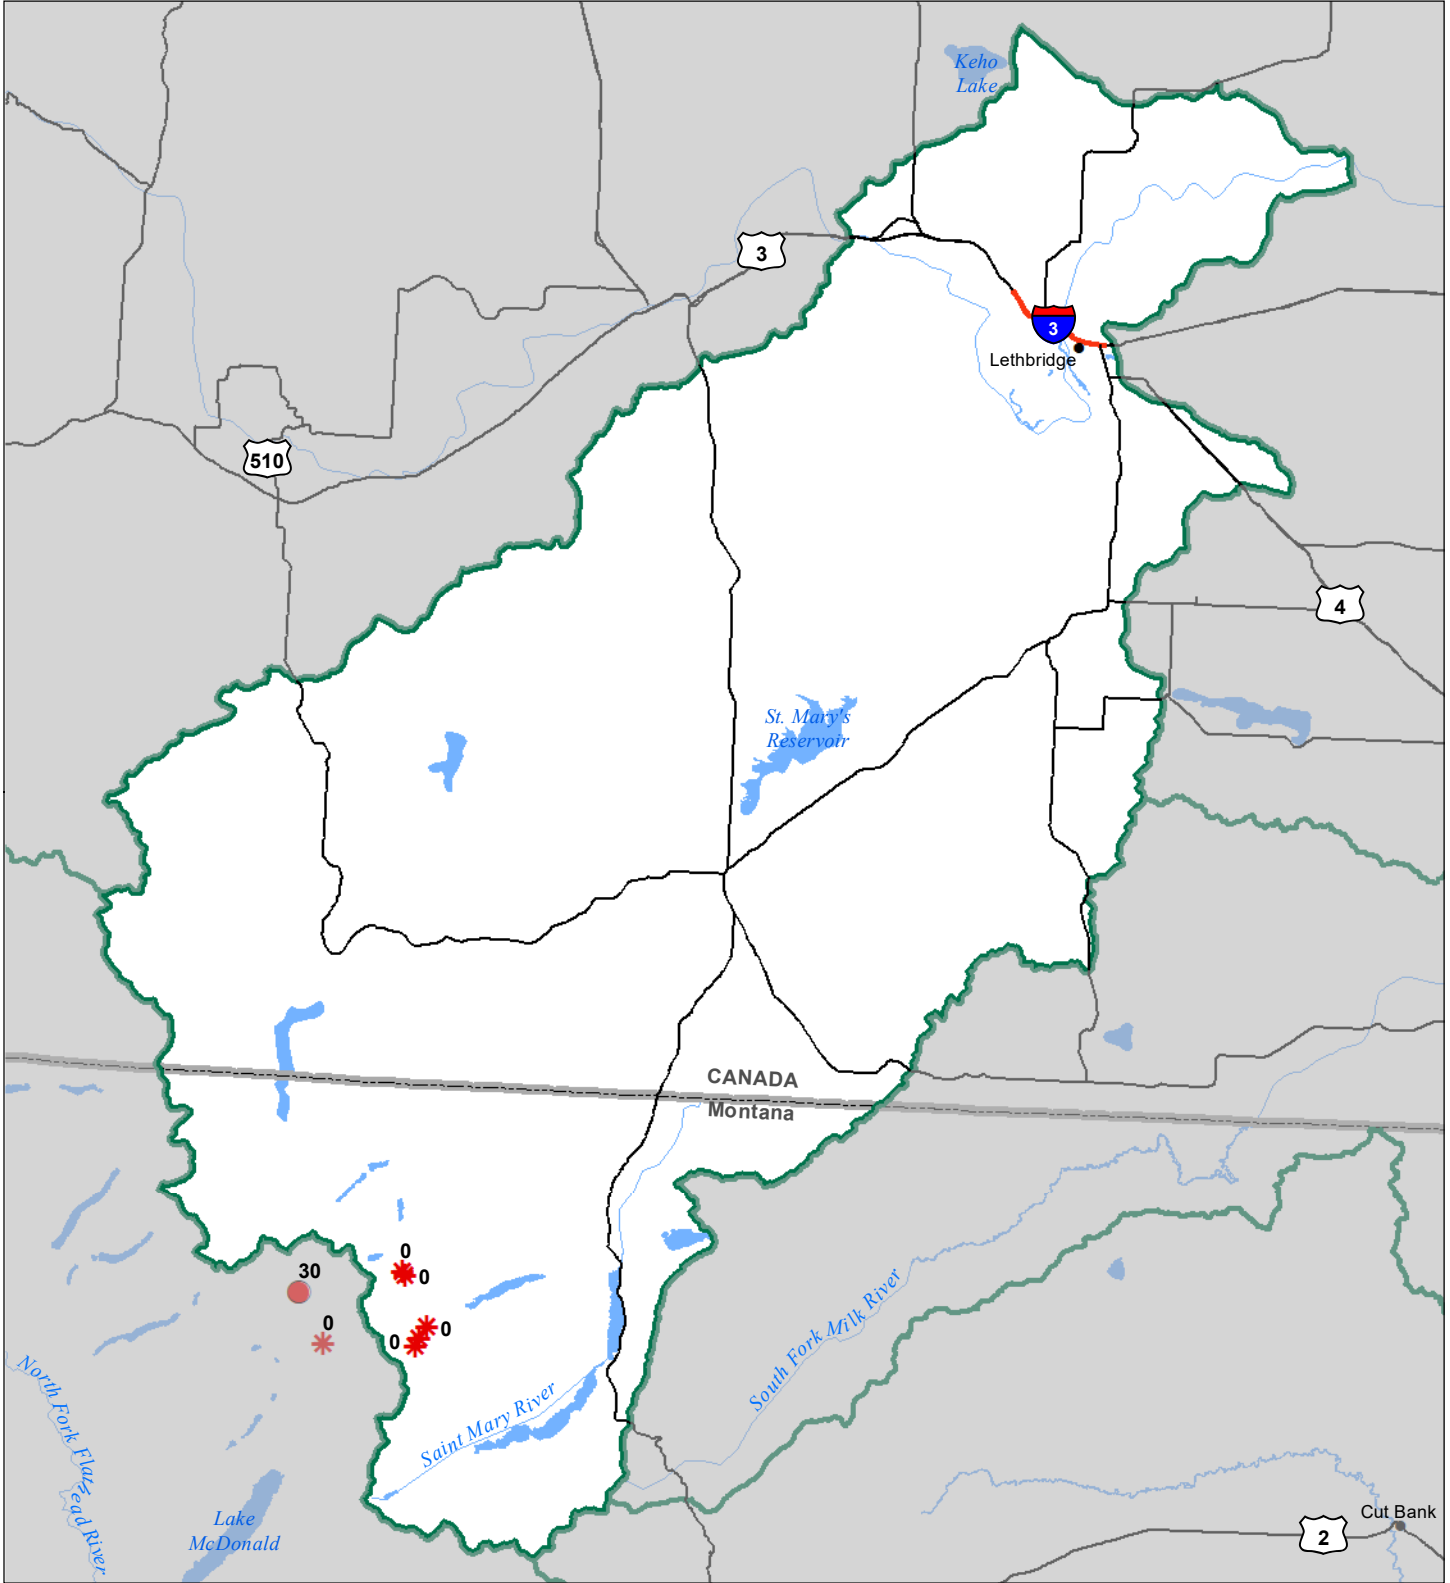

St Mary's River Basin Snow Water Equivalent Percentage of Normal June 1, 2023

Snow Water Equivalent Percent of Normal

SNOTEL

- > 150%
- 131 - 150%
- 111 - 130%
- 91 - 110%
- 71 - 90%
- 51 - 70%
- 1 - 50%
- *

Snowcourse

- ⊕ > 150%
- ⊕ 131 - 150%
- ⊕ 111 - 130%
- ⊕ 91 - 110%
- ⊕ 71 - 90%
- ⊕ 51 - 70%
- ⊕ 1 - 50%
- ⊕ *