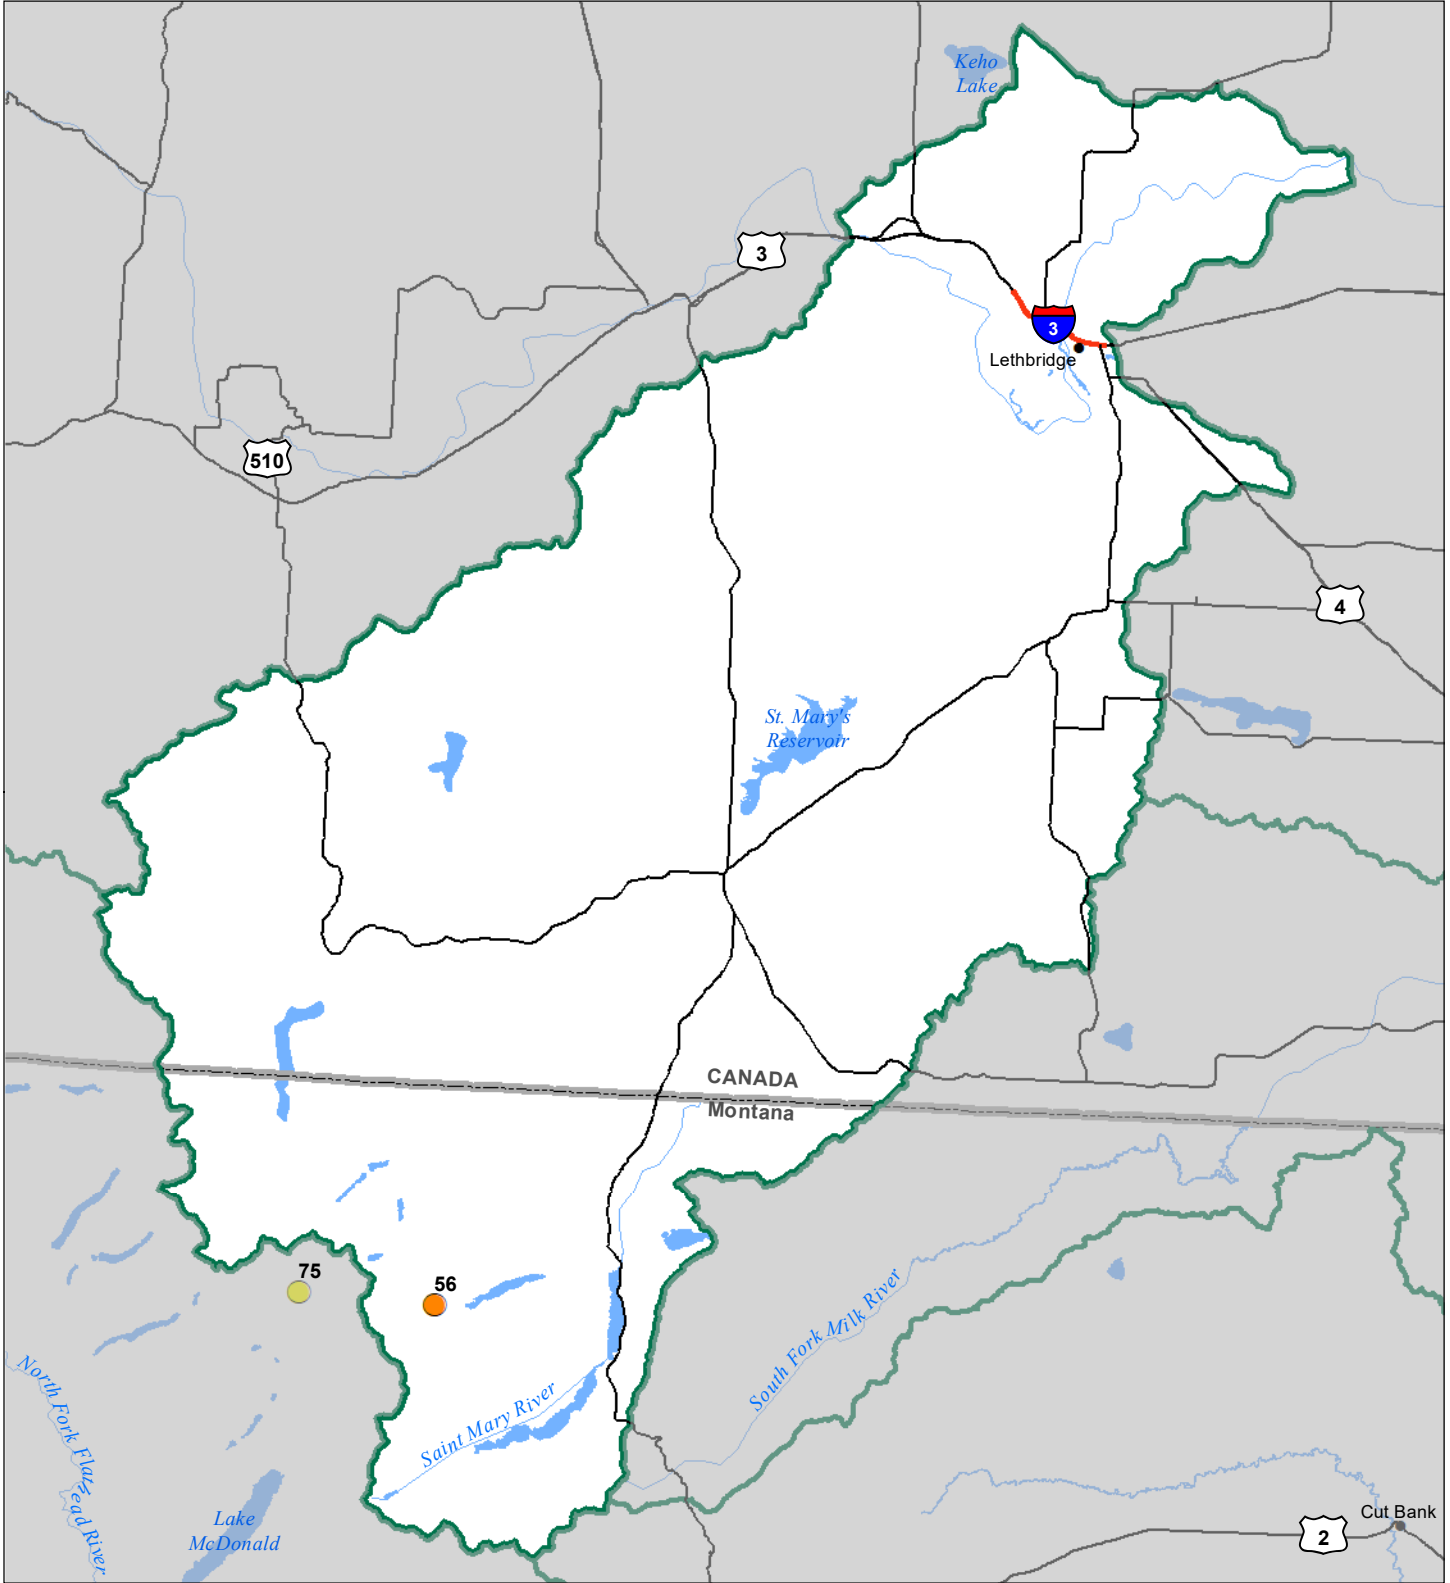

St Mary's River Basin Snow Water Equivalent Percentage of Normal December 1, 2023

Snow Water Equivalent Percent of Normal

SNOTEL

- > 150%
- 131 - 150%
- 111 - 130%
- 91 - 110%
- 71 - 90%
- 51 - 70%
- 1 - 50%
- *

Snowcourse

- ⊕ > 150%
- ⊕ 131 - 150%
- ⊕ 111 - 130%
- ⊕ 91 - 110%
- ⊕ 71 - 90%
- ⊕ 51 - 70%
- ⊕ 1 - 50%
- ⊕ *