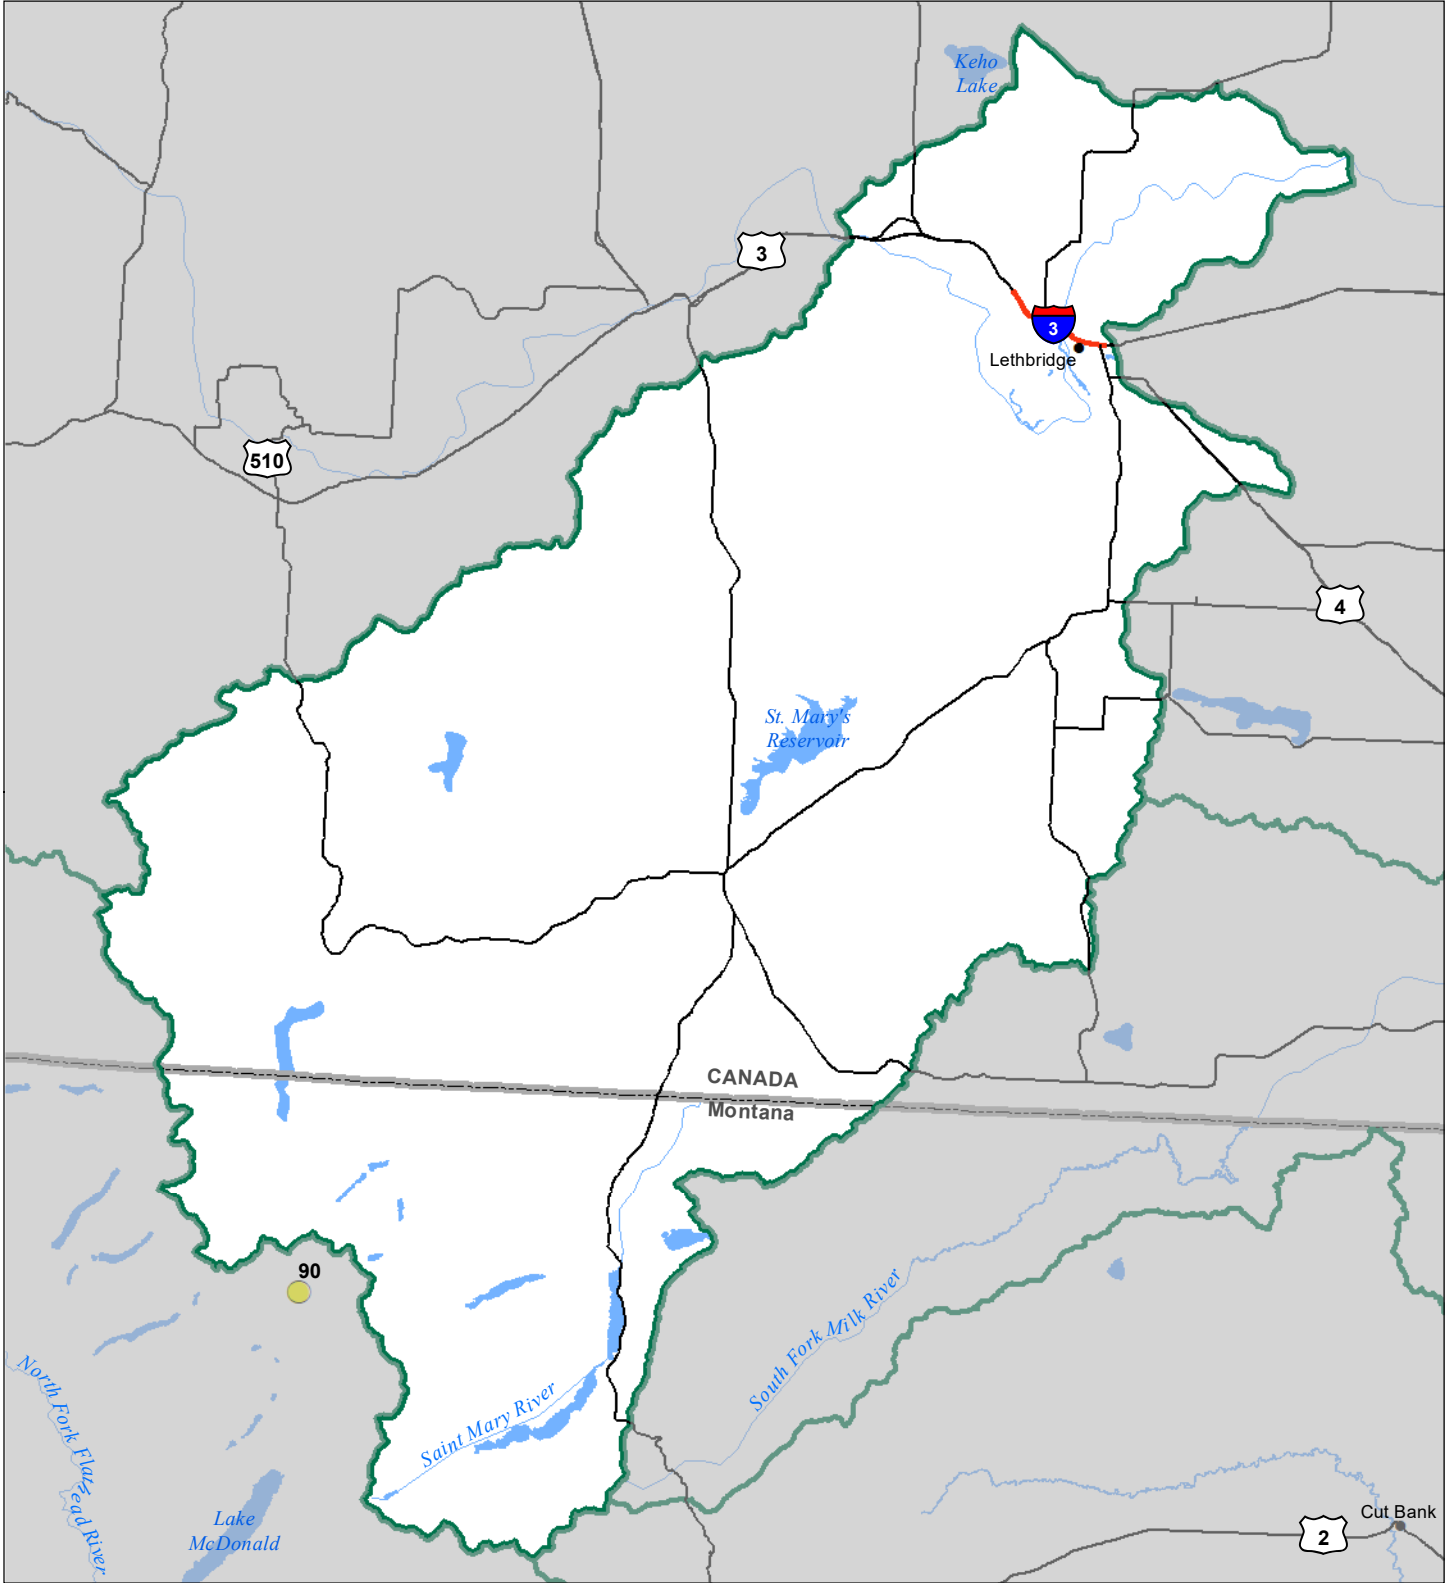

# St Mary's River Basin Snow Water Equivalent Percentage of Normal June 1, 2024

### Snow Water Equivalent Percent of Normal

**SNOTEL**

- > 150%
- 131 - 150%
- 111 - 130%
- 91 - 110%
- 71 - 90%
- 51 - 70%
- 1 - 50%
- \*

**Snowcourse**

- ⊕ > 150%
- ⊕ 131 - 150%
- ⊕ 111 - 130%
- ⊕ 91 - 110%
- ⊕ 71 - 90%
- ⊕ 51 - 70%
- ⊕ 1 - 50%
- ⊕ \*