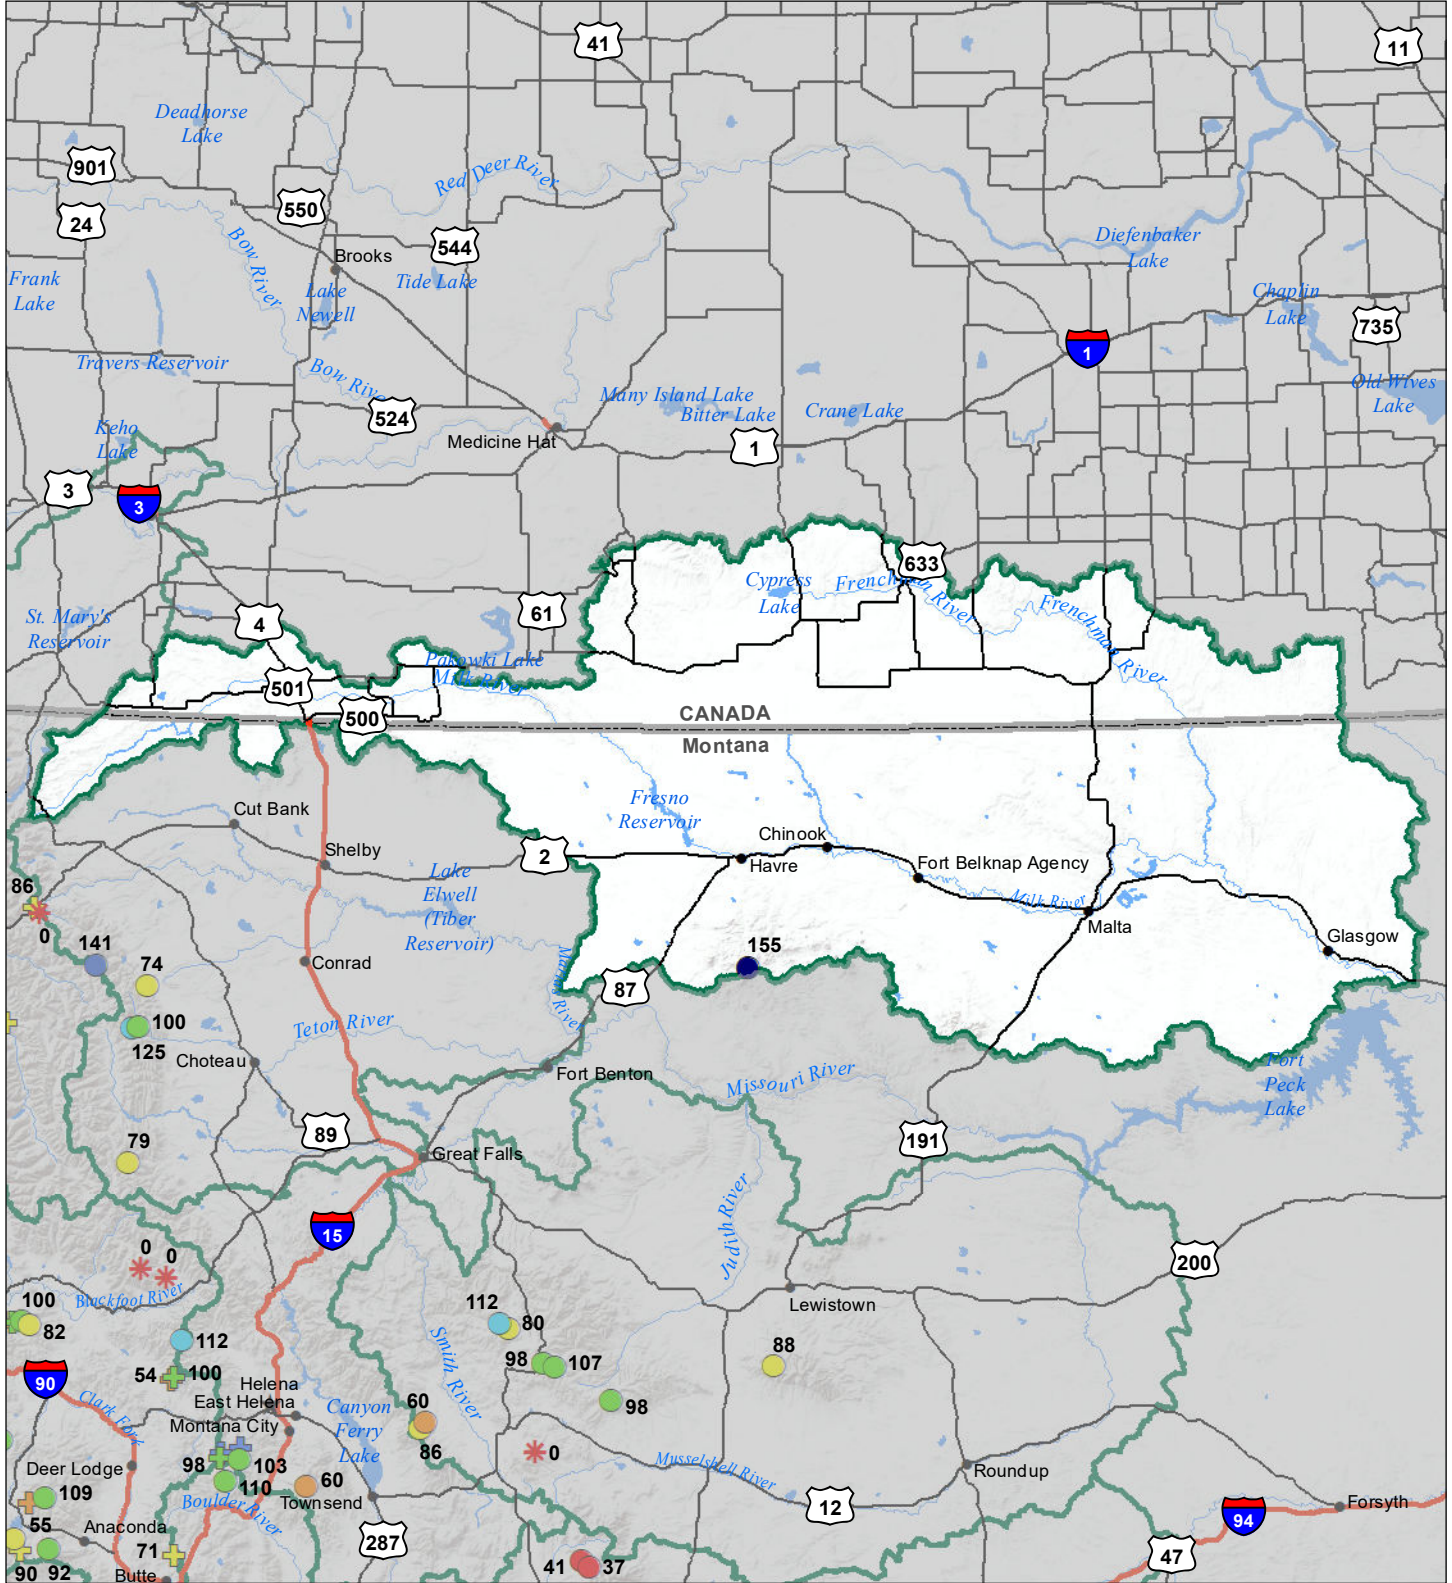

# Milk River Basin Snow Water Equivalent Percentage of Normal January 1, 2021

## Snow Water Equivalent Percent of Normal

### SNOTEL

- > 150%
- 131 - 150%
- 111 - 130%
- 91 - 110%
- 71 - 90%
- 51 - 70%
- 1 - 50%
- 0%