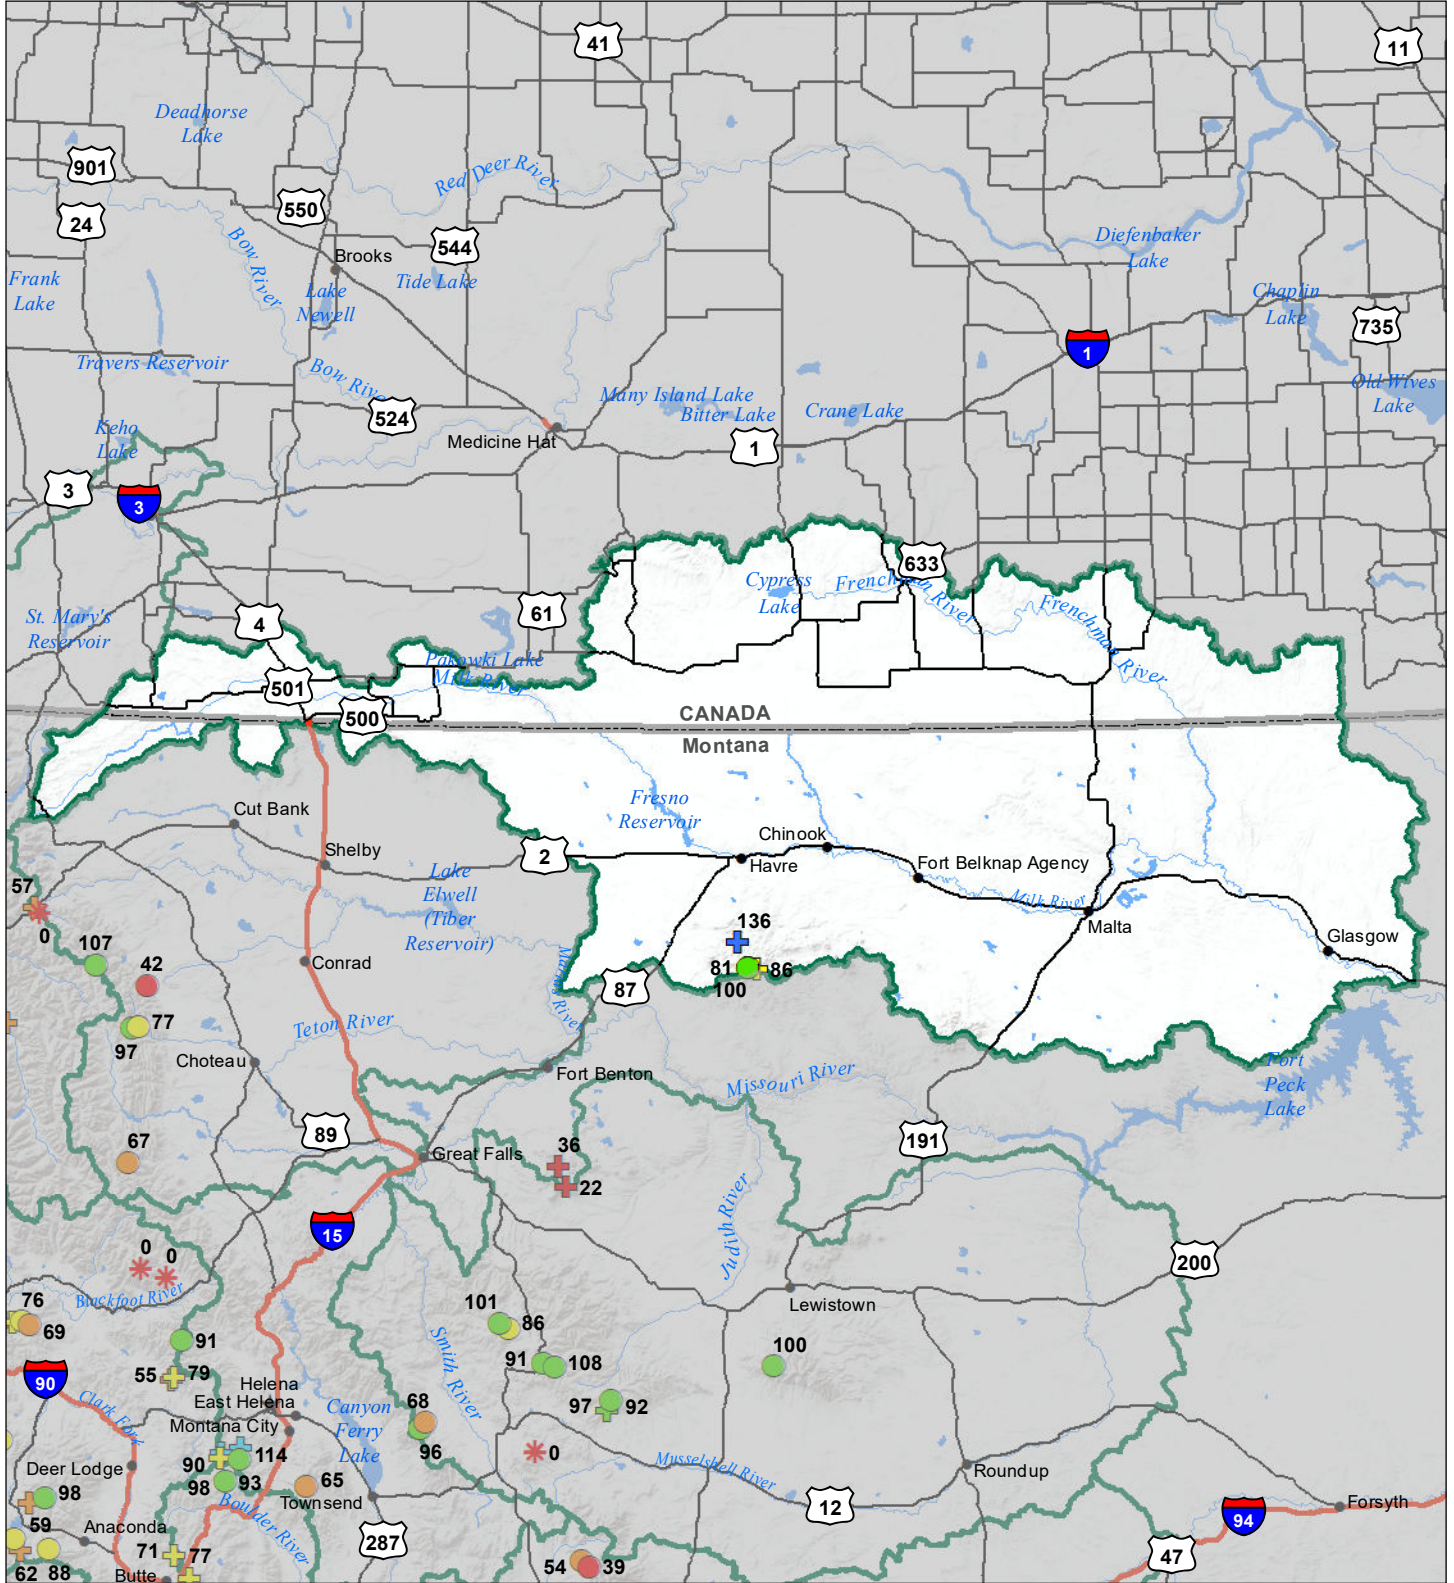

Milk River Basin Snow Water Equivalent Percentage of Normal February 1, 2021

Snow Water Equivalent Percent of Normal

SNOTEL

- > 150%
- 131 - 150%
- 111 - 130%
- 91 - 110%
- 71 - 90%
- 51 - 70%
- 1 - 50%
- 0%

Snowcourse

- ⊕ > 150%
- ⊕ 131 - 150%
- ⊕ 111 - 130%
- ⊕ 91 - 110%
- ⊕ 71 - 90%
- ⊕ 51 - 70%
- ⊕ 1 - 50%
- ⊕ 0%