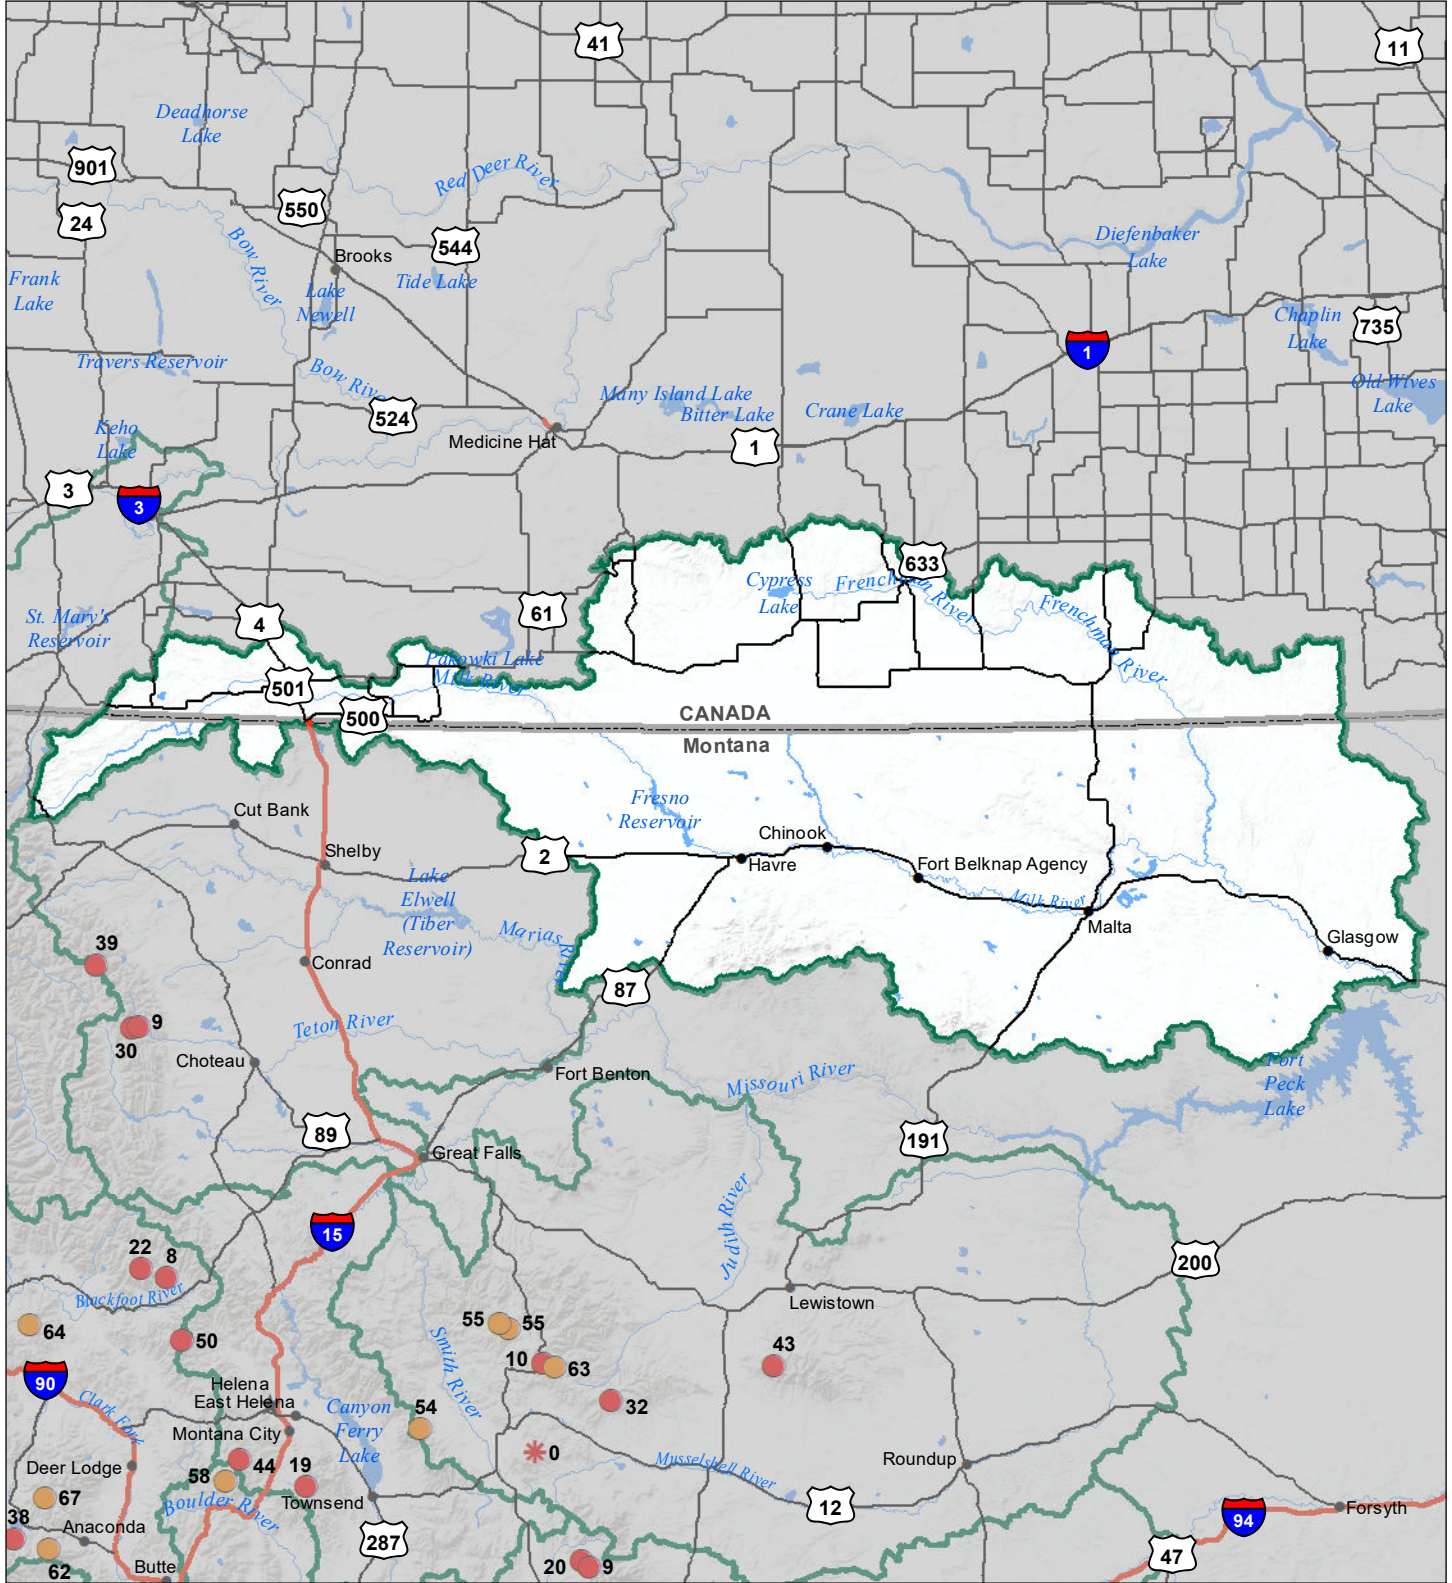

Milk River Basin Snow Water Equivalent Percentage of Normal December 1, 2021

Snow Water Equivalent Percent of Normal

SNOTEL

- > 150%
- 131 - 150%
- 111 - 130%
- 91 - 110%
- 71 - 90%
- 51 - 70%
- 1 - 50%
- ✱ 0%

Snowcourse

- + > 150%
- + 131 - 150%
- + 111 - 130%
- + 91 - 110%
- + 71 - 90%
- + 51 - 70%
- + 1 - 50%
- ✱ 0%