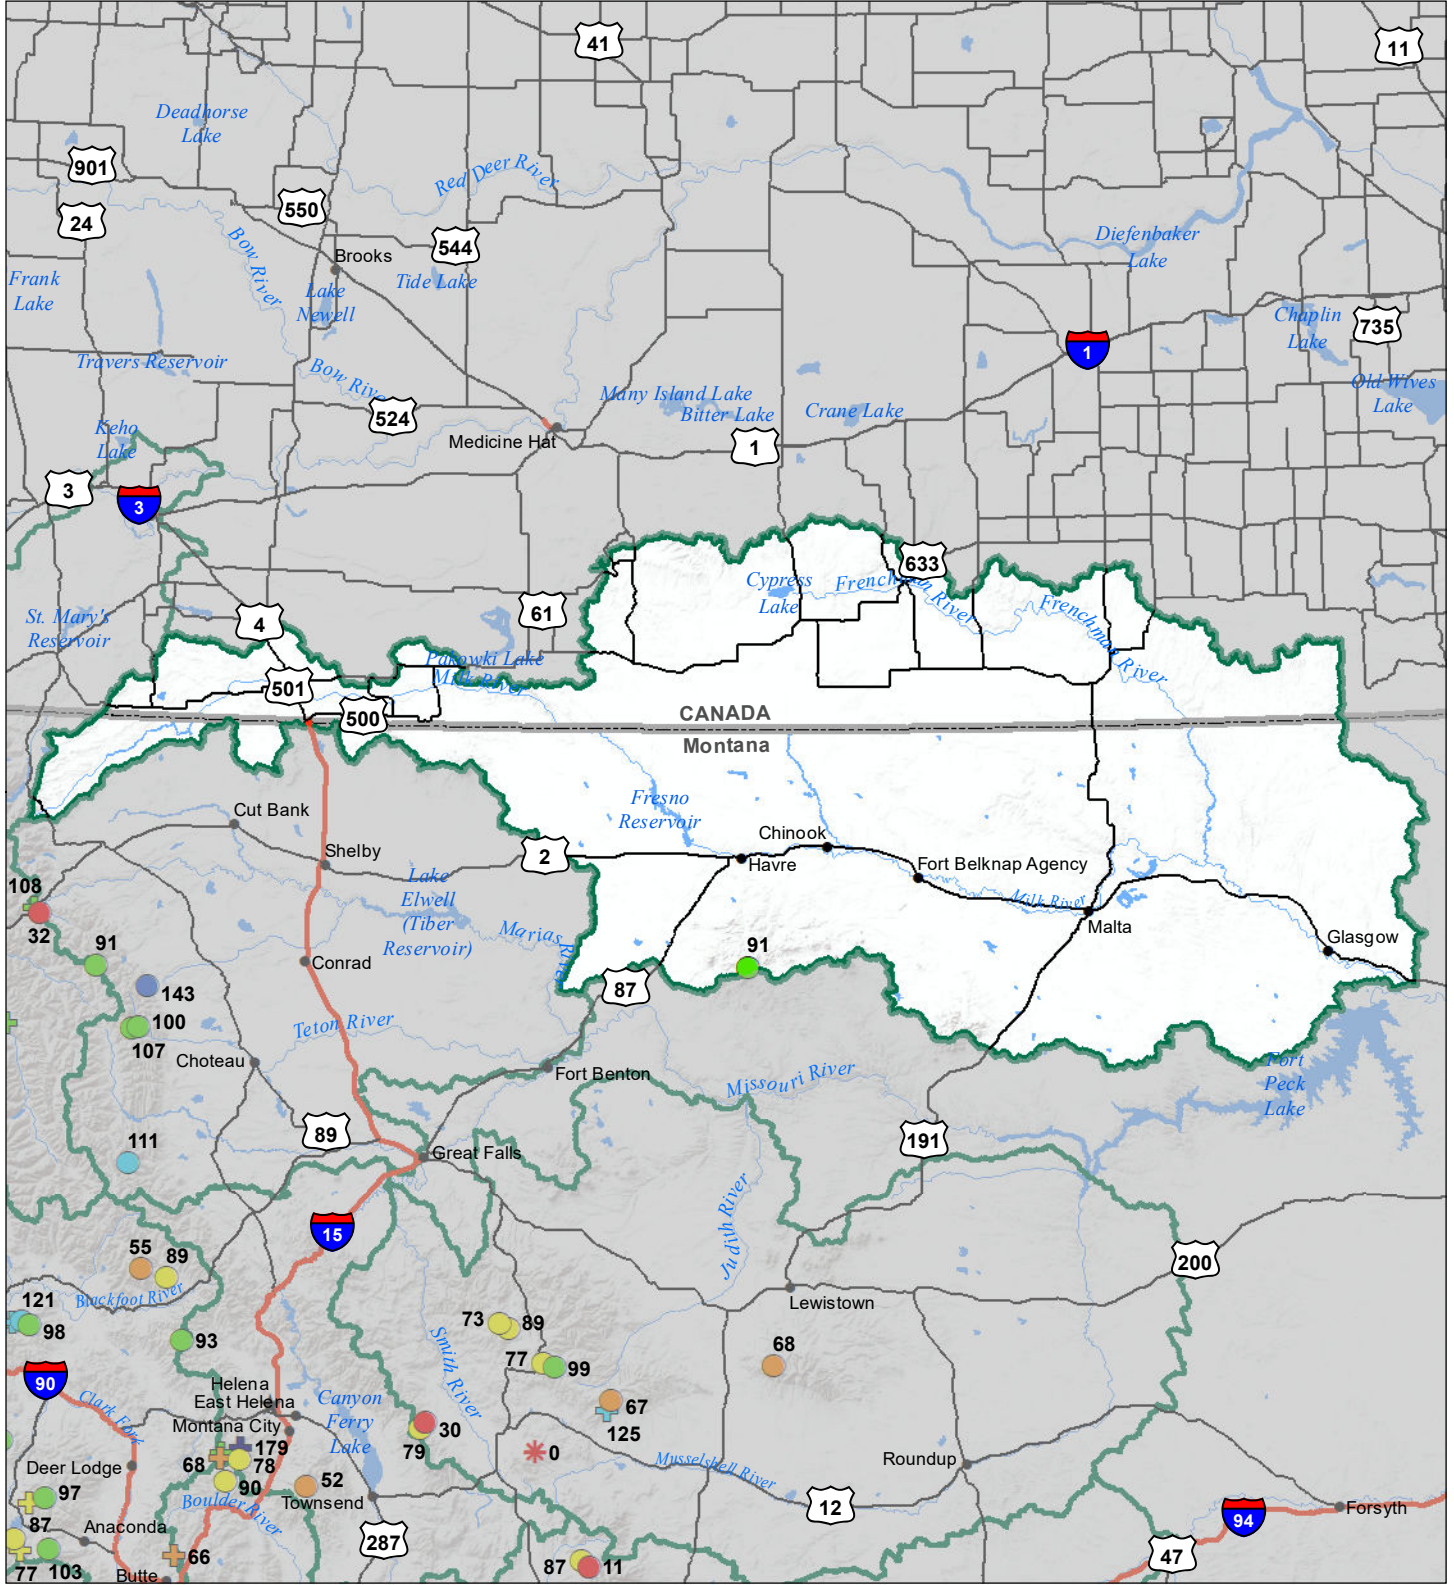

Milk River Basin Snow Water Equivalent Percentage of Normal January 1, 2022

Snow Water Equivalent Percent of Normal

SNOTEL

- > 150%
- 131 - 150%
- 111 - 130%
- 91 - 110%
- 71 - 90%
- 51 - 70%
- 1 - 50%
- ✱ 0%

Snowcourse

- + > 150%
- + 131 - 150%
- + 111 - 130%
- + 91 - 110%
- + 71 - 90%
- + 51 - 70%
- + 1 - 50%
- ✱ 0%