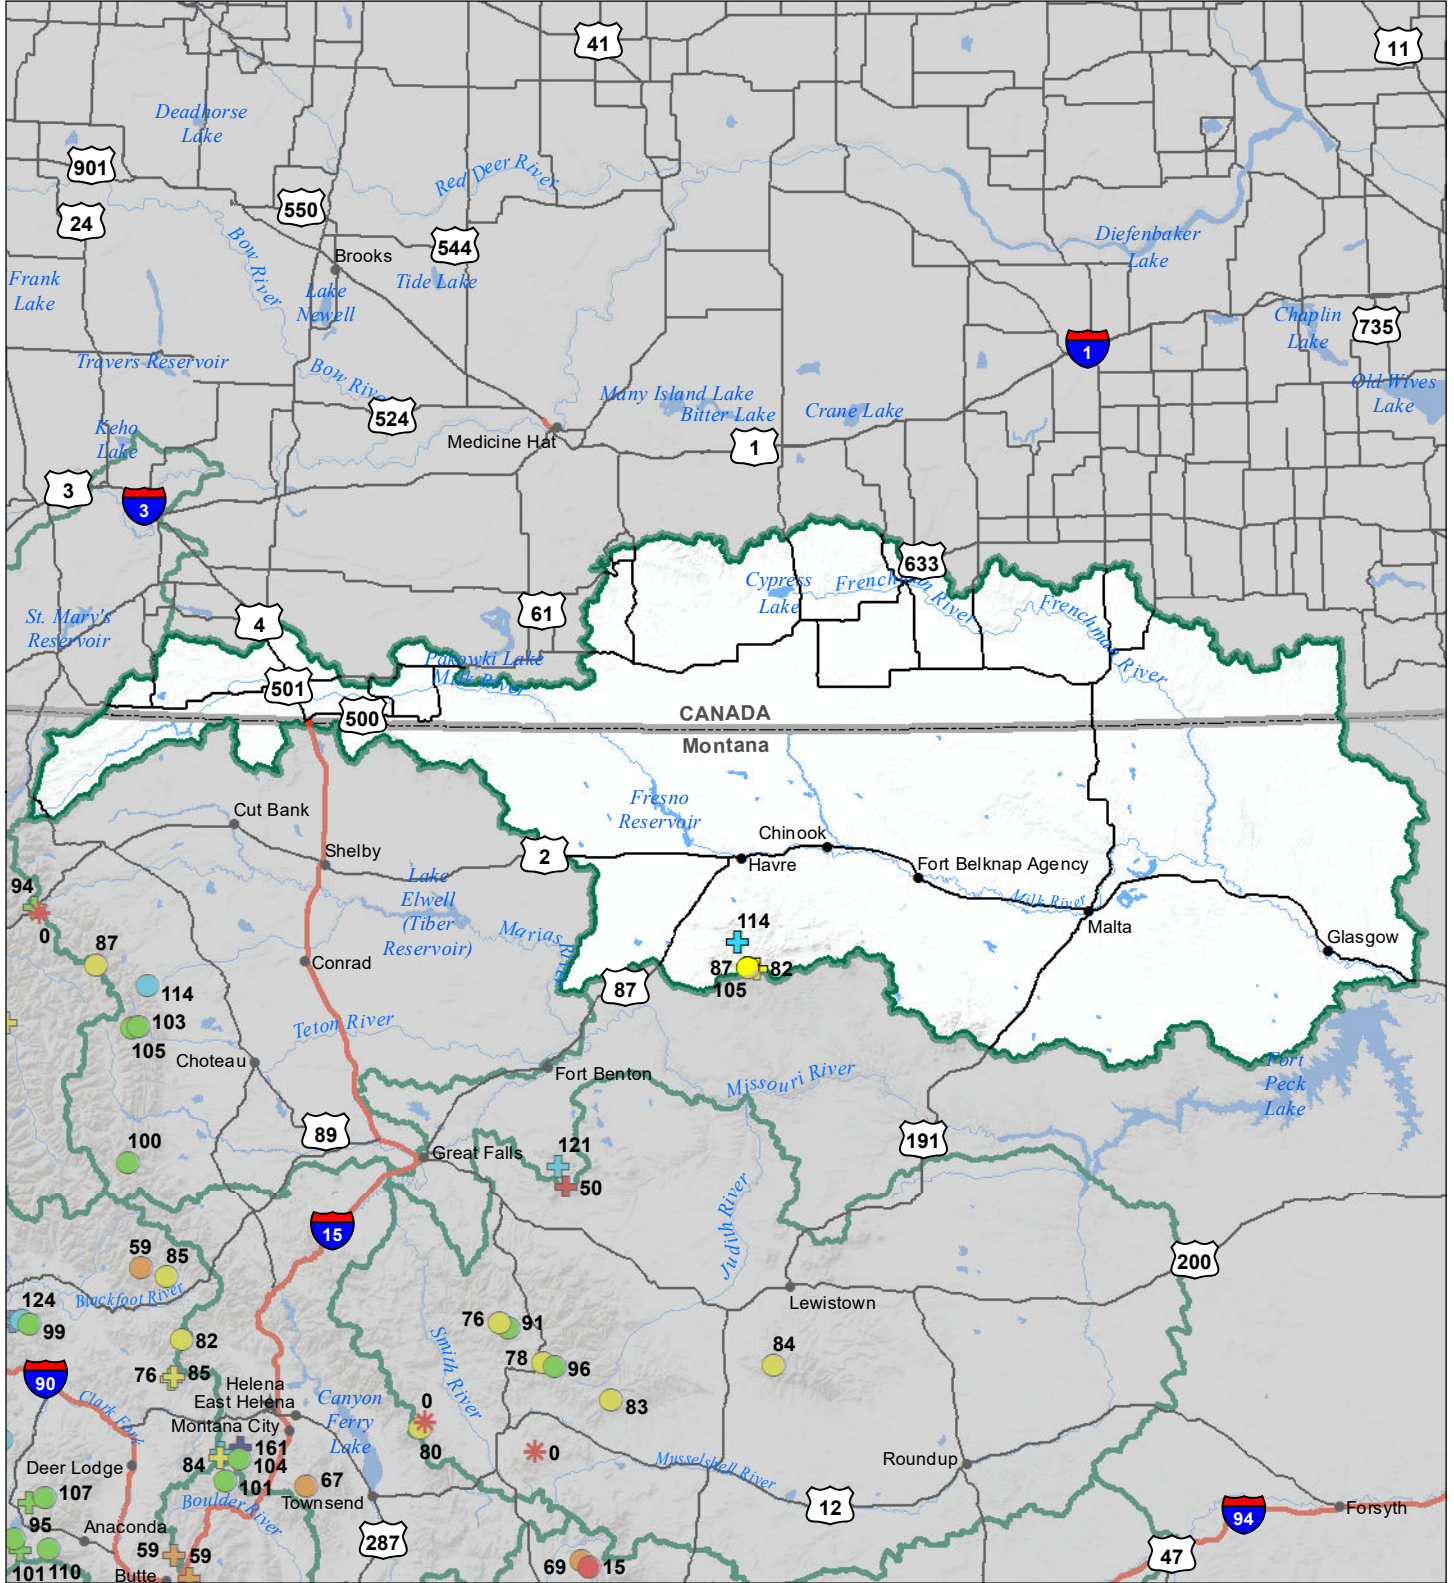

Milk River Basin Snow Water Equivalent Percentage of Normal February 1, 2022

Snow Water Equivalent Percent of Normal

SNOTEL

- > 150%
- 131 - 150%
- 111 - 130%
- 91 - 110%
- 71 - 90%
- 51 - 70%
- 1 - 50%
- * 0%

Snowcourse

- + > 150%
- + 131 - 150%
- + 111 - 130%
- + 91 - 110%
- + 71 - 90%
- + 51 - 70%
- + 1 - 50%
- * 0%