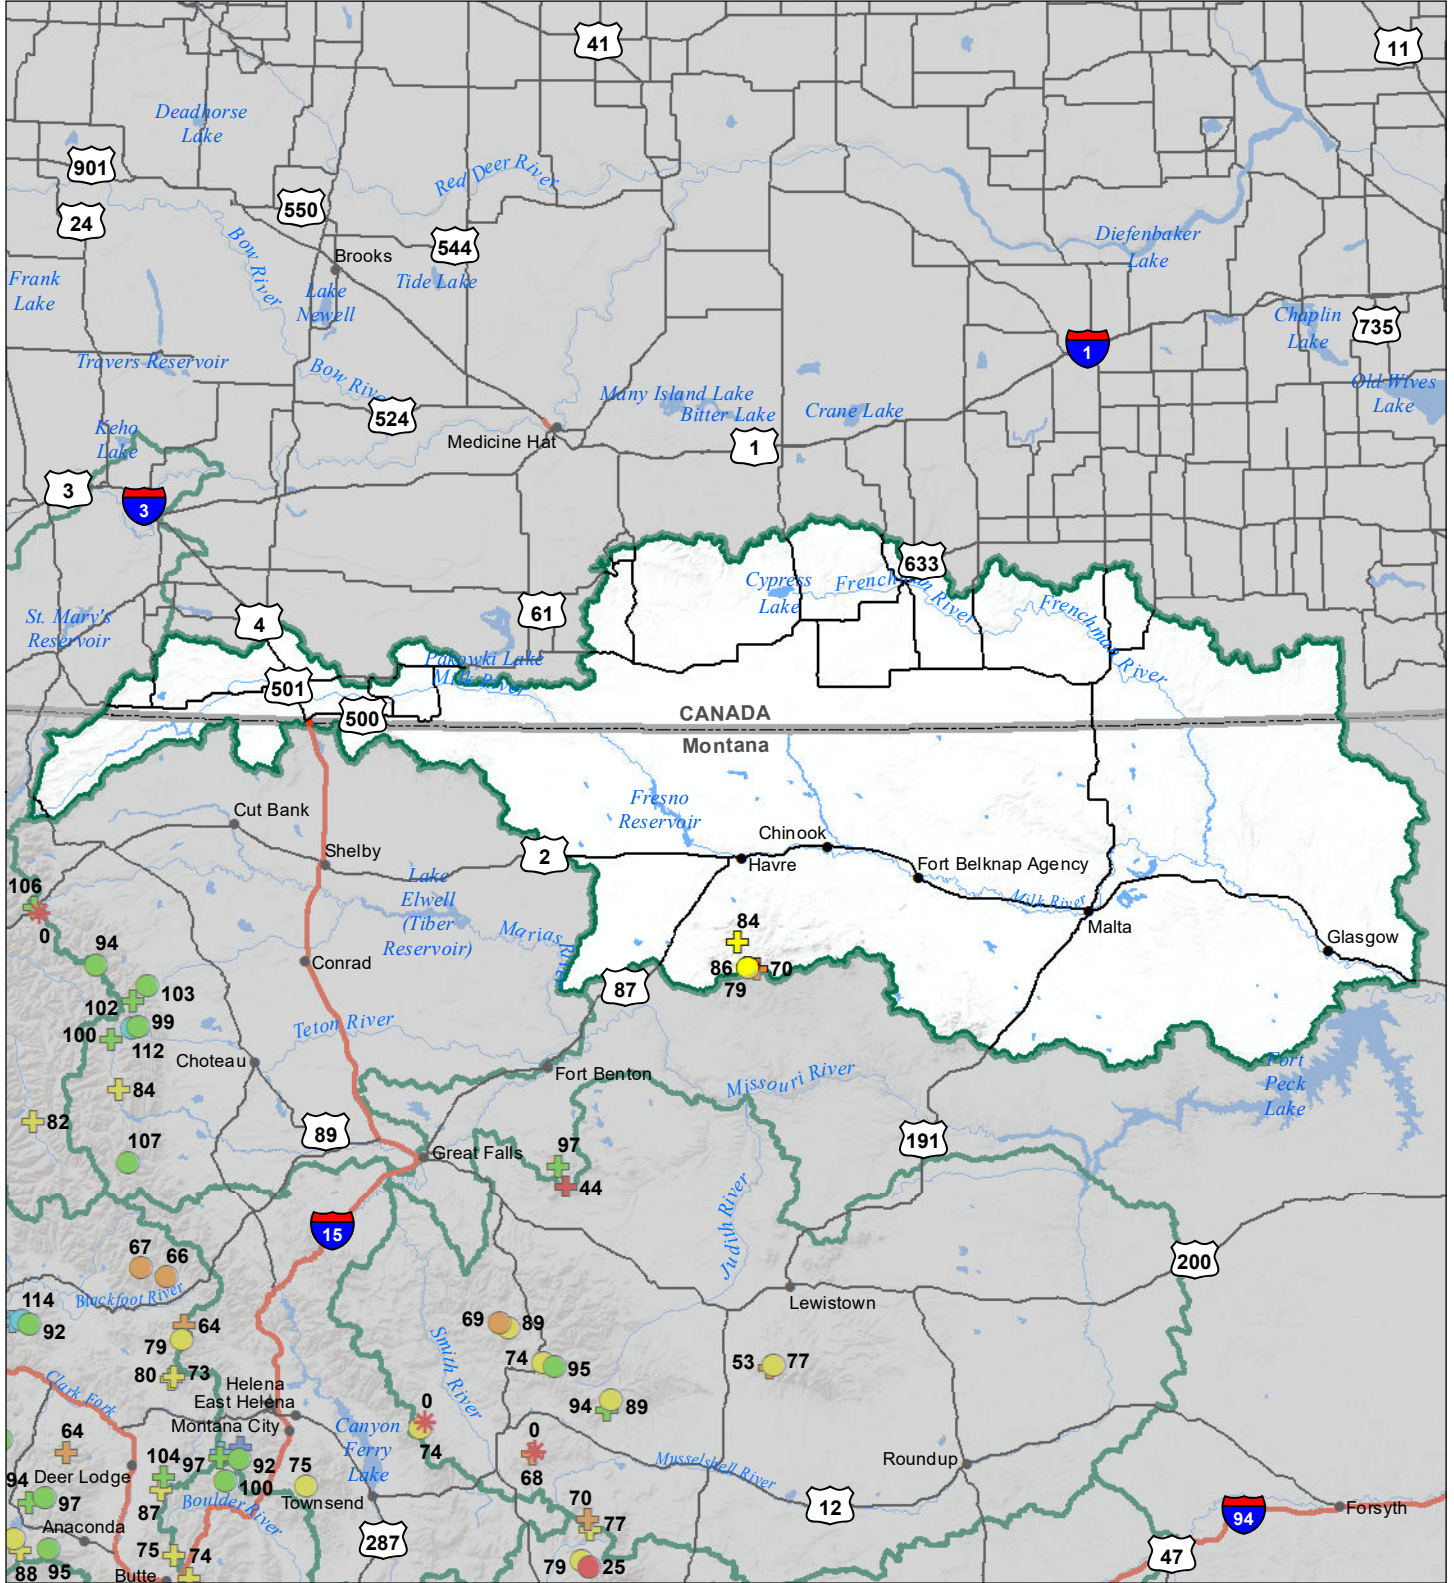

Milk River Basin Snow Water Equivalent Percentage of Normal March 1, 2022

Snow Water Equivalent Percent of Normal

SNOTEL

- > 150%
- 131 - 150%
- 111 - 130%
- 91 - 110%
- 71 - 90%
- 51 - 70%
- 1 - 50%
- * 0%

Snowcourse

- + > 150%
- + 131 - 150%
- + 111 - 130%
- + 91 - 110%
- + 71 - 90%
- + 51 - 70%
- + 1 - 50%
- * 0%