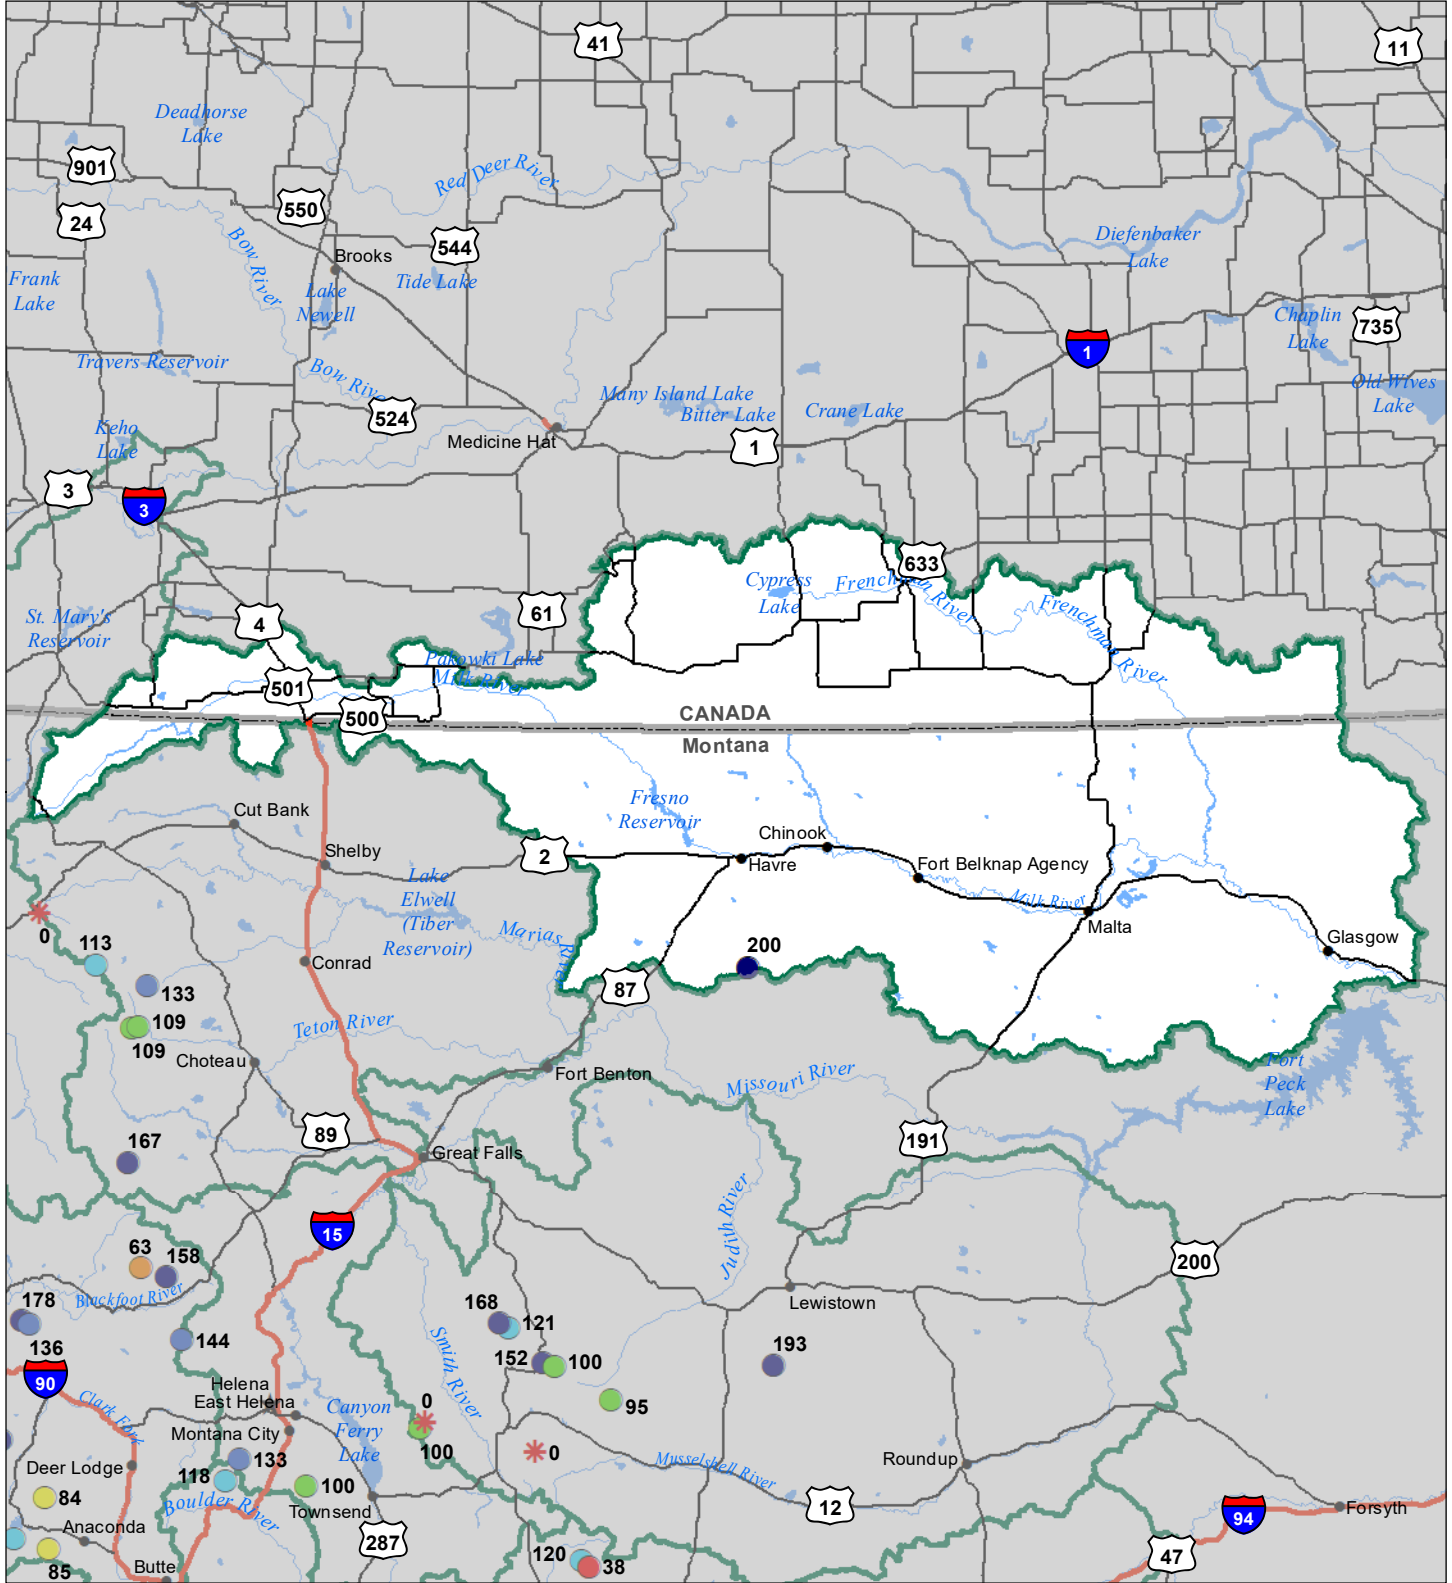

Milk River Basin Snow Water Equivalent Percentage of Normal December 1, 2022

Snow Water Equivalent Percent of Normal

SNOTEL

- > 150%
- 131 - 150%
- 111 - 130%
- 91 - 110%
- 71 - 90%
- 51 - 70%
- 1 - 50%
- 0%

Snowcourse

- ⊕ > 150%
- ⊕ 131 - 150%
- ⊕ 111 - 130%
- ⊕ 91 - 110%
- ⊕ 71 - 90%
- ⊕ 51 - 70%
- ⊕ 1 - 50%
- ⊕ 0%